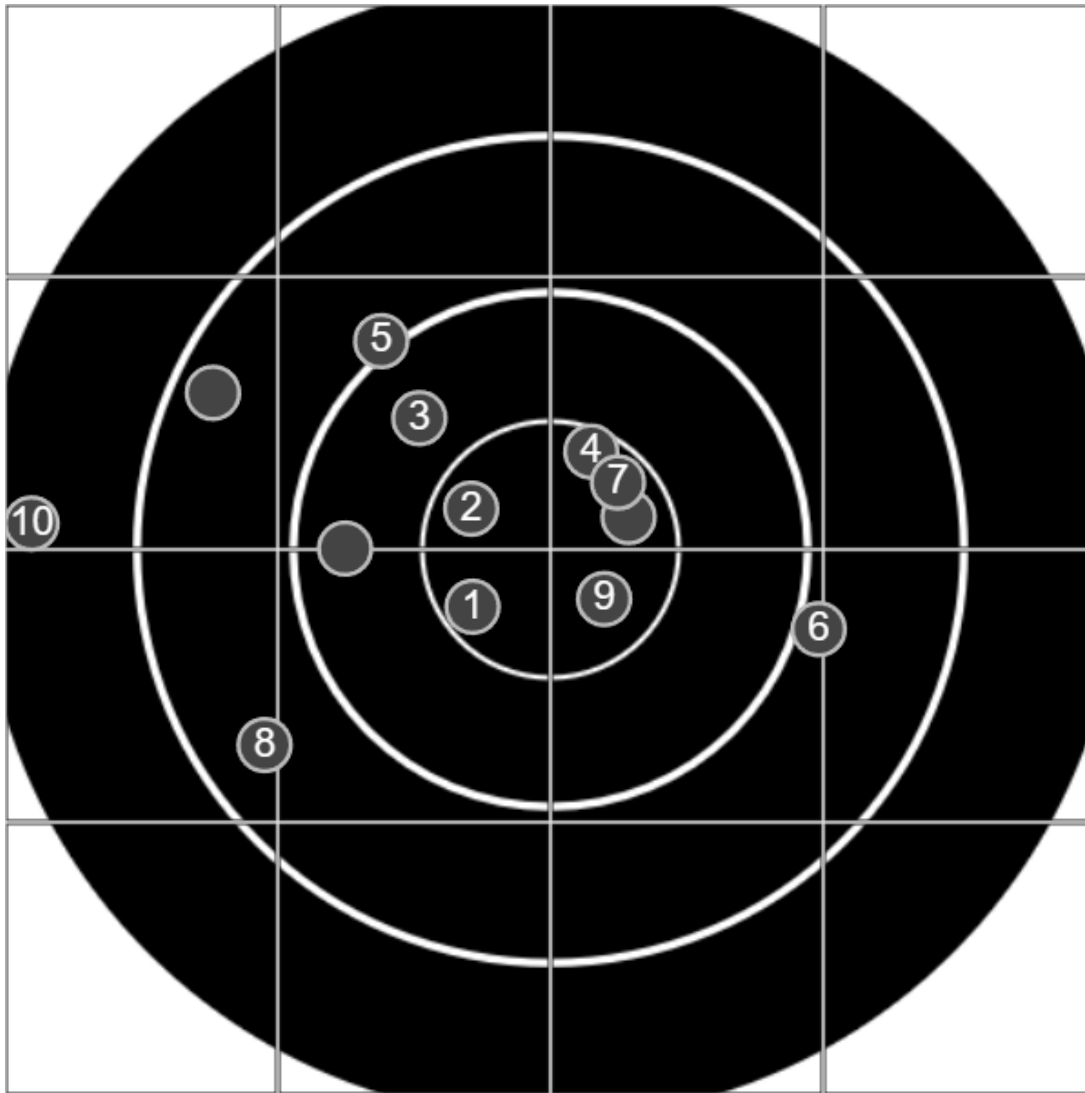

**SILVER  
MOUNTAIN  
TARGETS**  
Made in Canada

true  
26/08/2023  
2:22:08 pm

**BRC Club Shoot**  
Series 1  
900 yards

**BRC T6 [-62]**  
AU-LR

Group: 774.9 mm  
(768.0w x 394.1h)

(Iron)  
Shooter  
Graeme Bright [m01]

**45.5**

**FINAL**  
v: 1571, sd: 90.5

#	fps	score
10	1533	<b>3</b>
9	1555	<b>V</b>
8	1535	<b>4</b>
7	1542	<b>V</b>
6	1554	<b>4</b>
5	1536	<b>4</b>
4	1531	<b>V</b>
3	1545	<b>5</b>
2	1842	<b>V</b>
	1558	<b>4</b>
1	1540	<b>V</b>
	1850	<b>(V)</b>
	1850	<b>5</b>
S1	1507	<b>(2)</b>

**SILVER  
MOUNTAIN  
TARGETS**  
Made in Canada

true  
26/08/2023  
3:00:49 pm

**BRC Club Shoot**  
Series 1  
900 yards

**BRC T6 [-62]**  
AU-LR

Group: 606.9 mm  
(602.1w x 365.0h)

(Iron)  
Shooter  
Graeme Bright [m01]