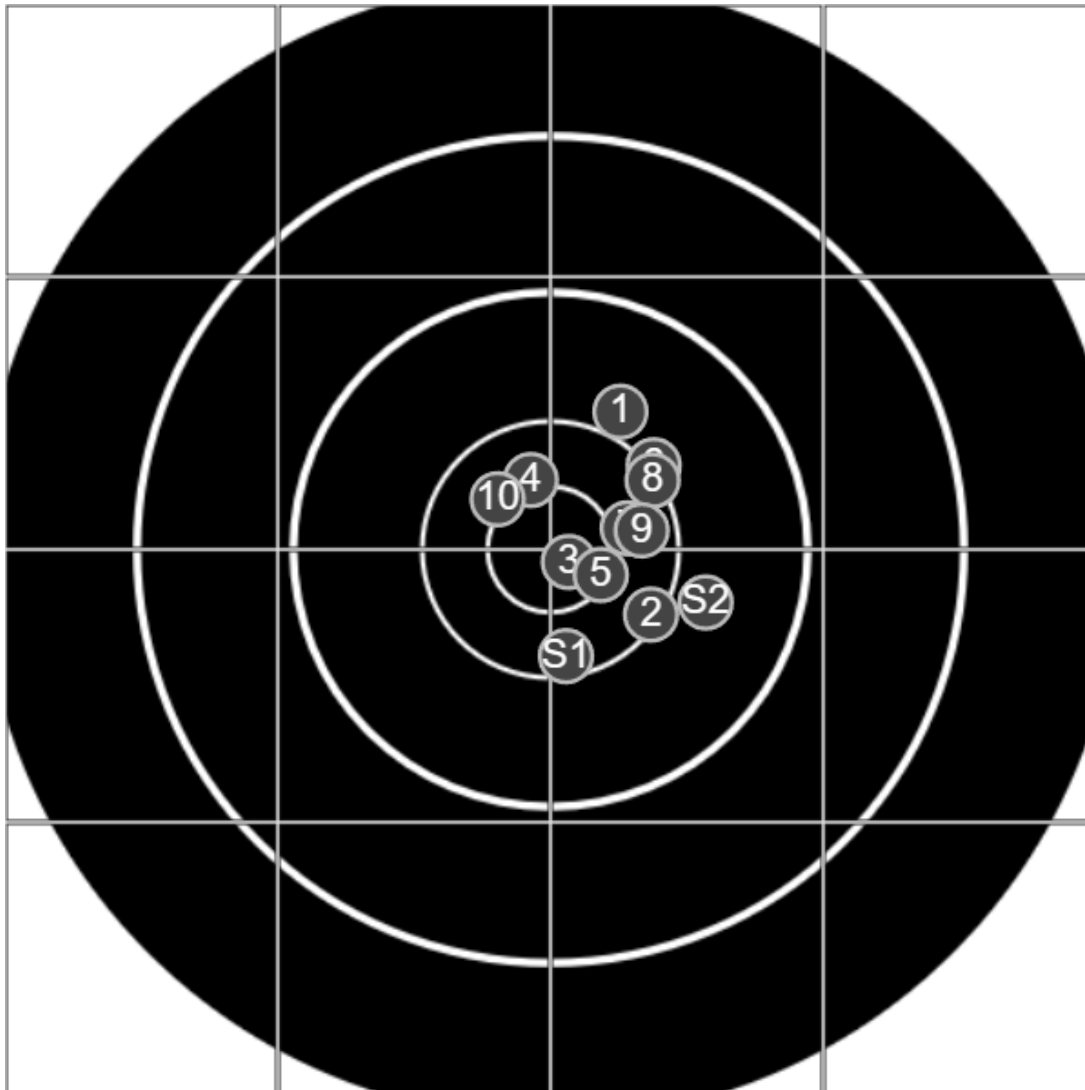

BRC Club Shoot
Series 1
900 yards

BRC T6 [-62]
AU-LR

Group: 200.2 mm
(152.3w x 198.0h)

(F)

Shooter
Jeff Eppleston [m07]

59.2

FINAL
v: 1590, sd: 9.0

#	fps	score
10	1595	6
9	1590	6
8	1593	6
7	1586	6
6	1591	6
5	1579	X
4	1598	6
3	1575	X
2	1586	6
1	1609	5
S2	1579	(5)
S1	1582	(6)