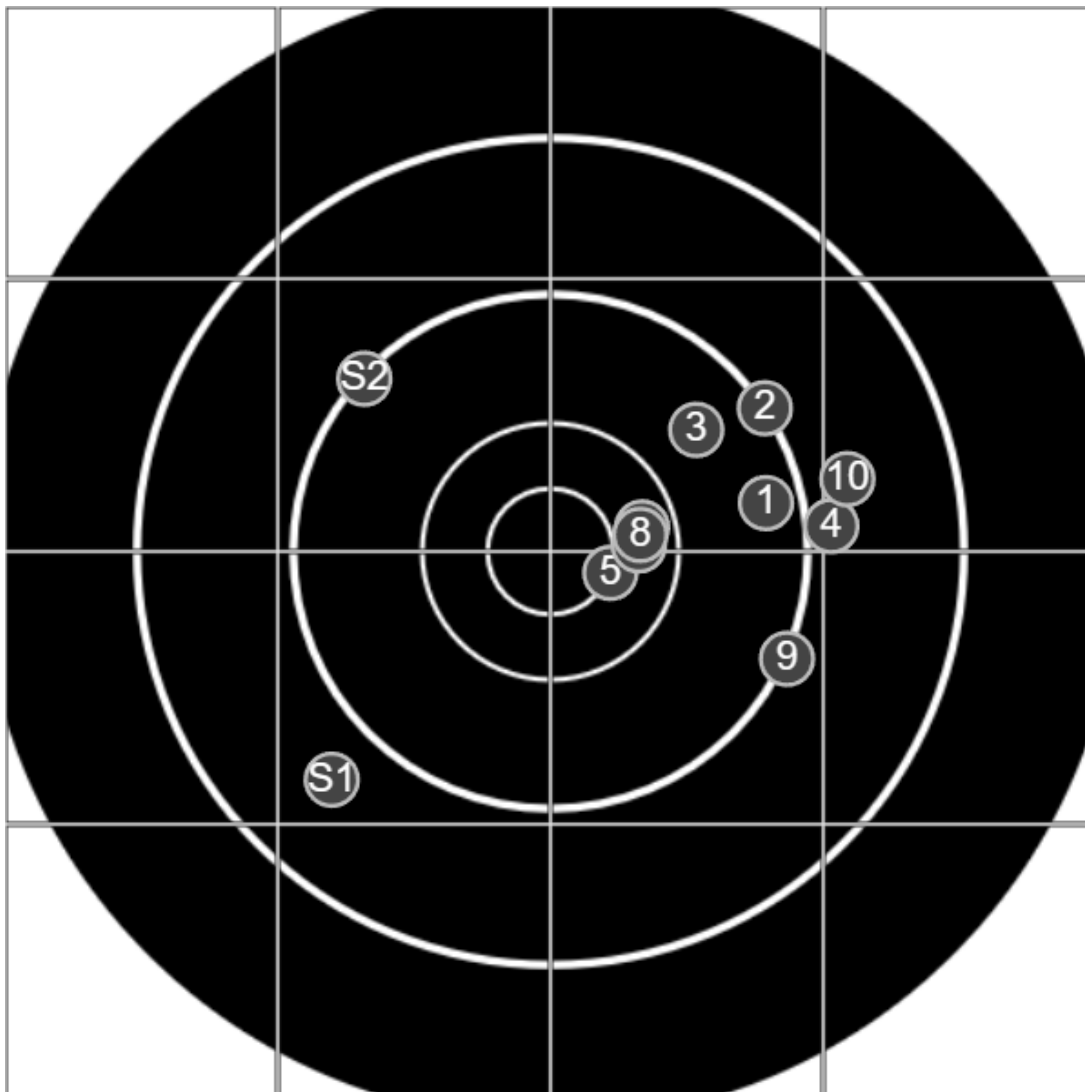

**SILVER
MOUNTAIN
TARGETS**
Made in Canada

true
26/08/2023
2:06:45 pm

BRC Club Shoot
Series 1
900 yards

BRC T6 [-62]
AU-LR

Group: 248.7 mm
(231.3w x 244.5h)

(F)
Shooter
Ken Eppleston [v1]

52.1

FINAL
v: 1562, sd: 16.6

BRC T6 [-62]
AU-LR

Group: 181.3 mm
(141.2w x 173.7h)

(F)
Shooter
Ken Eppleston [v1]

58.1

FINAL
v: 1576, sd: 15.8

#	fps	score
10	1563	5
9	1560	6
8	1569	5
7	1574	X
6	1606	6
5	1596	6
4	1572	6
3	1582	6
2	1588	6
1	1554	6
S1	1567	(5)