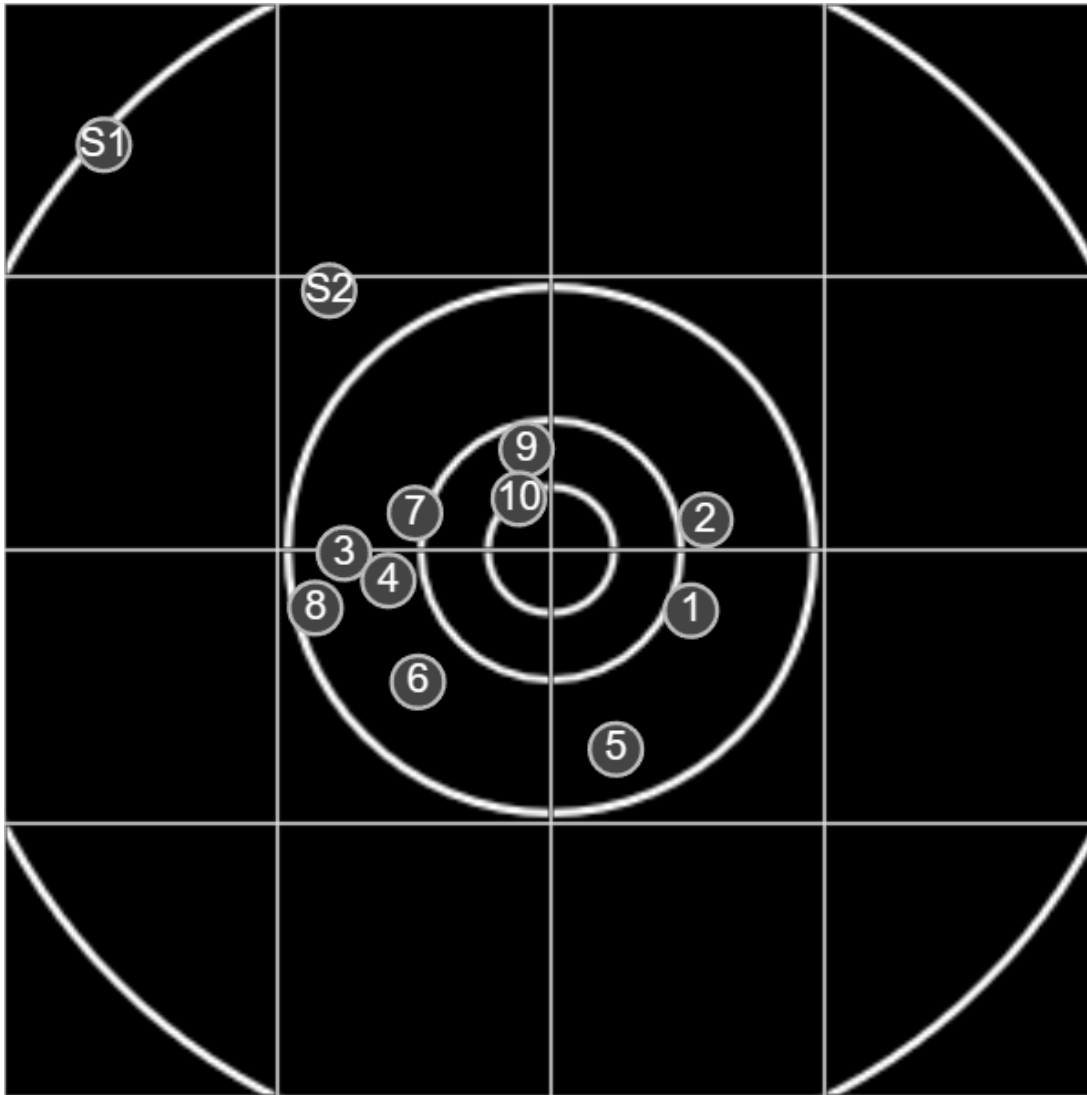

**SILVER  
MOUNTAIN  
TARGETS**  
Made in Canada

true  
02/12/2023  
9:59:00 am

**BRC Club Shoot**  
NSWRA Medal  
500yards

**BRC T4 [-63]**  
AU-500y

Group: 194.6 mm  
(189.8w x 145.9h)

(F)  
**Shooter**  
Mal Wright [m24]

**53.1**

**FINAL**  
v: 2106, sd: 31.8

#	fps	score
10	2095	<b>X</b>
9	2199	<b>6</b>
8	2078	<b>5</b>
7	2108	<b>6</b>
6	2094	<b>5</b>
5	2096	<b>5</b>
4	2095	<b>5</b>
3	2094	<b>5</b>
2	2102	<b>5</b>
1	2101	<b>5</b>
S2	2084	<b>(4)</b>
S1	2068	<b>(4)</b>

**SILVER  
MOUNTAIN  
TARGETS**  
Made in Canada

true  
02/12/2023  
11:11:49 am

**BRC Club Shoot**  
NSWRA Medal  
600yards

**BRC T4 [-63]**  
AU-600y

Group: 287.4 mm  
(237.0w x 287.4h)

(F)  
**Shooter**  
Mal Wright [m24]

**BRC T4 [-63]**  
AU-LR

Group: 224.0 mm  
(216.9w x 201.1h)

(F)  
**Shooter**  
Mal Wright [m24]

**57.2**

**FINAL**  
v: 1872, sd: 12.5

#	fps	score
10	1851	6
9	1878	X
8	1862	6
7	1889	5
6	1853	5
5	1881	5
4	1879	X
3	1886	6
2	1866	6
1	1873	6
S1	1868	(3)