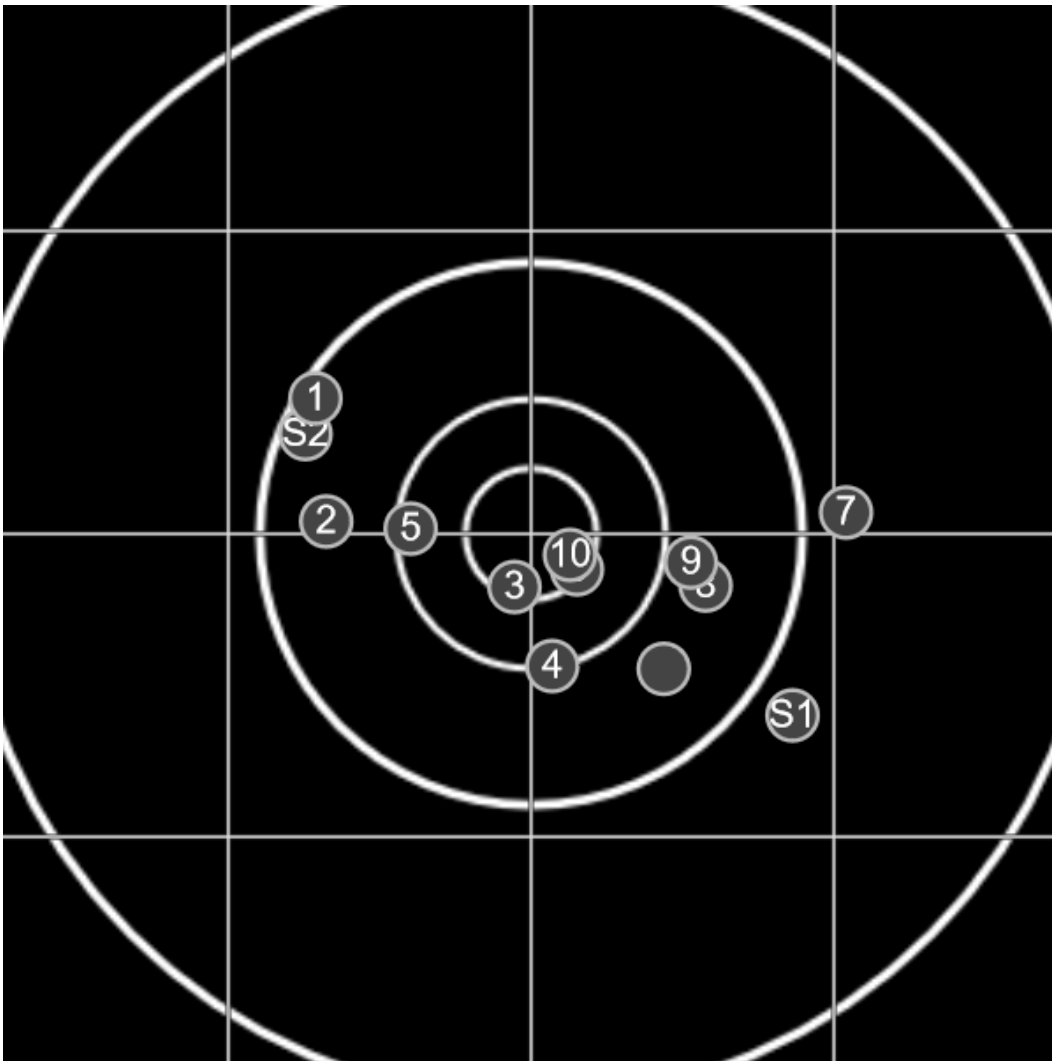

**SILVER  
MOUNTAIN  
TARGETS**  
Made in Canada

true  
16/12/2023  
1:54:08 pm

**BRC Club Shoot**  
Series 2  
600 yards

**BRC T6 [-59]**  
AU-600y

Group: 285.4 mm  
(279.0w x 140.7h)

(F)

**Shooter**  
Colin Howell [m10]

**54.3**

**FINAL**  
v: 1931, sd: 15.8

#	fps	score
10	1935	X
9	1925	5
8	1938	5
7	1962	4
6	1906	X
5	1941	6
4	1941	6
3	1936	X
2	1908	5
1	1922	5
	2171	5
S2	1925	(5)
S1	1905	(4)

**SILVER  
MOUNTAIN  
TARGETS**  
Made in Canada

true  
16/12/2023  
3:01:03 pm

**BRC Club Shoot**  
Series 2  
600 yards

**BRC T6 [-59]**  
AU-600y

Group: 355.0 mm  
(354.8w x 147.9h)

(F)

**Shooter**  
Colin Howell [m10]

**52.1**

**FINAL**  
v: 1930, sd: 18.2