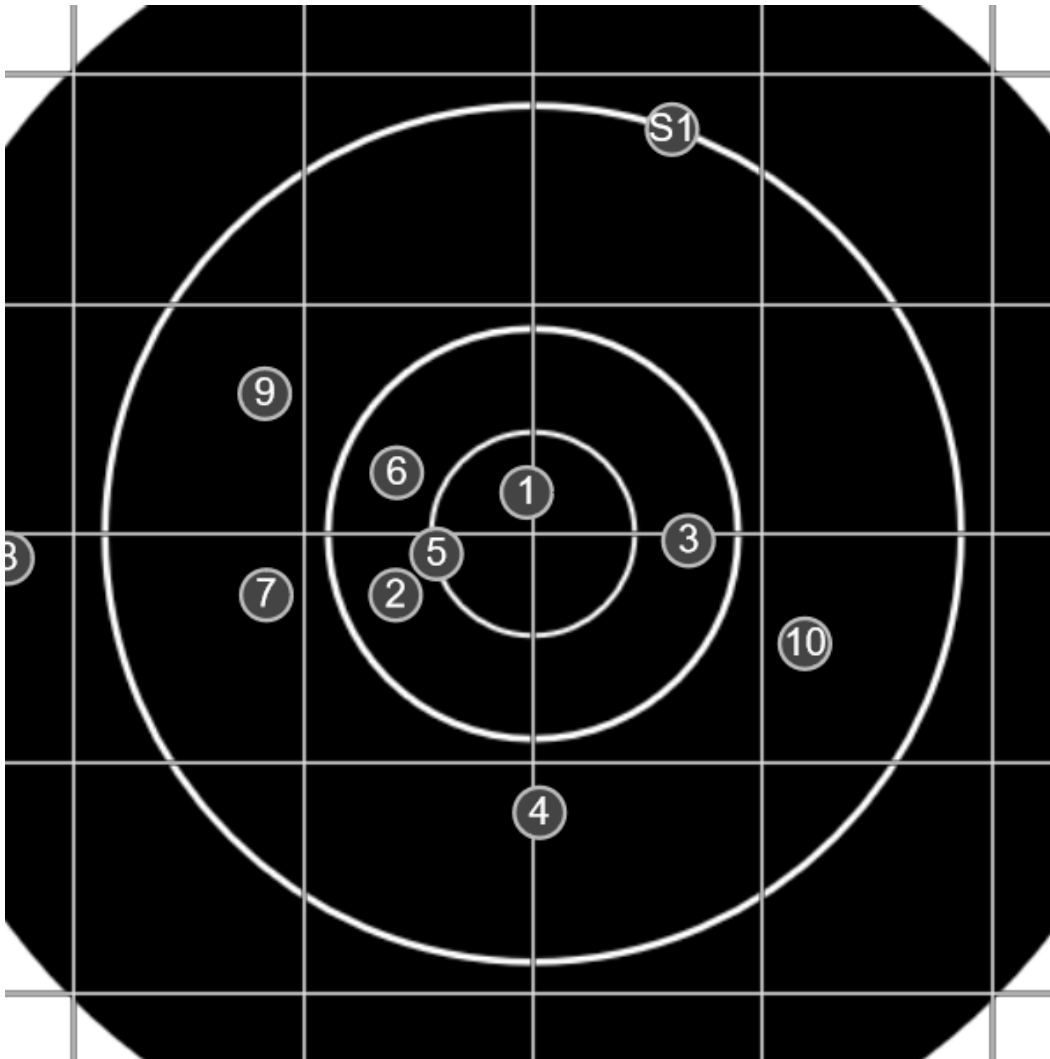

true  
16/12/2023  
2:32:00 pm

**BRC Club Shoot**  
Series 2  
600 yards

**BRC T6 [-59]**  
AU-600y

Group: 557.7 mm  
(554.6w x 291.2h)

(Iron)  
Shooter  
Dennis Lavelle [m04]

**44.2**

**FINAL**  
v: 1937, sd: 34.0