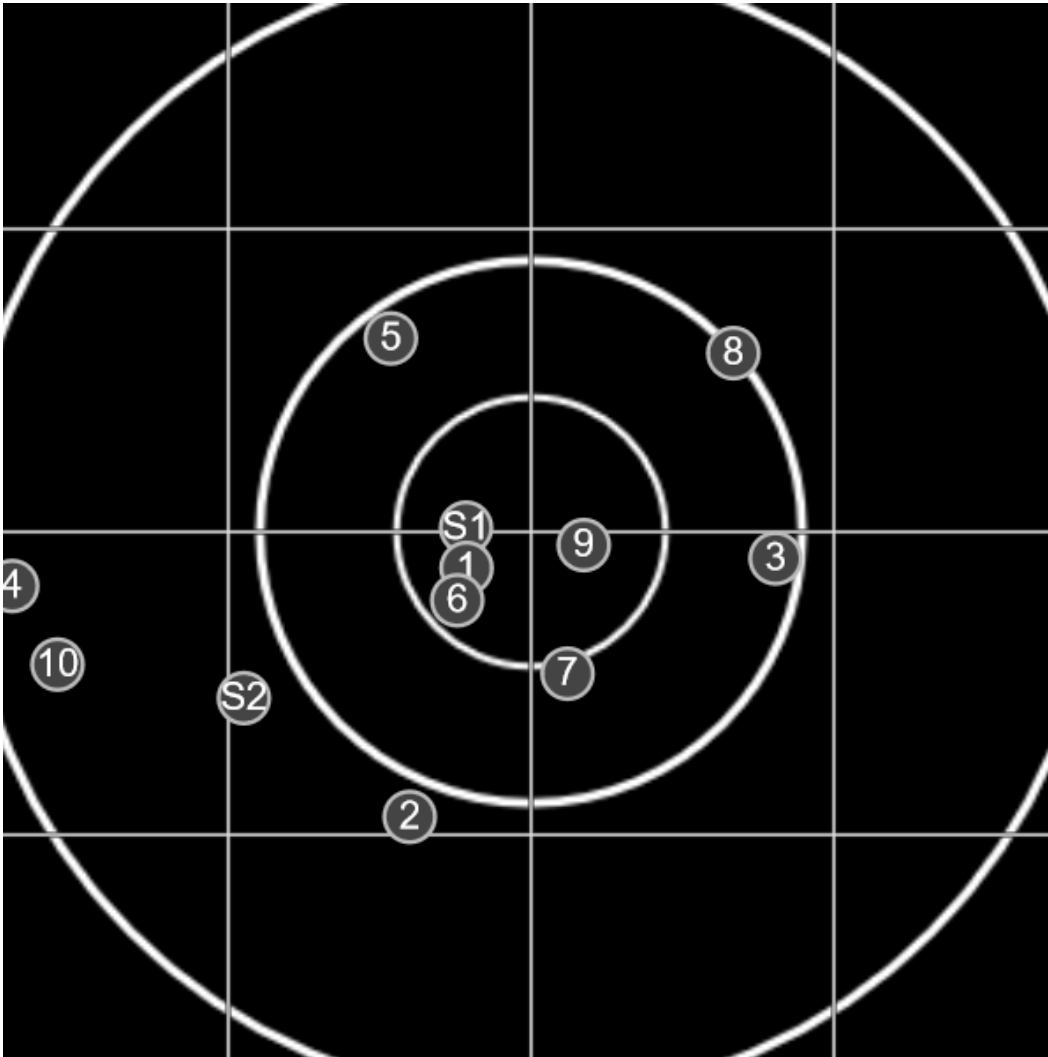

**SILVER  
MOUNTAIN  
TARGETS**  
Made in Canada

true  
16/12/2023  
1:34:40 pm

**BRC Club Shoot**  
Series 2  
600 yards

**BRC T4 [-60]**  
AU-600y

Group: 401.6 mm  
(401.4w x 251.5h)

(Iron)  
**Shooter**  
Gordon Shepherd [m02]

**47.3**

**FINAL**  
v: 1912, sd: 16.5

#	fps	score
10	1910	4
9	1892	V
8	1910	5
7	1943	5
6	1909	V
5	1919	5
4	1909	4
3	1894	5
2	1895	4
1	1938	V
S2	1904	(4)
S1	1934	(V)

**SILVER  
MOUNTAIN  
TARGETS**  
Made in Canada

true  
16/12/2023  
2:37:34 pm

**BRC Club Shoot**  
Series 2  
600 yards

**BRC T4 [-60]**  
AU-600y

Group: 777.3 mm  
(776.4w x 238.4h)

(Iron)  
Shooter  
Gordon Shepherd [m02]

**42.1**

**FINAL**  
v: 1908, sd: 18.5