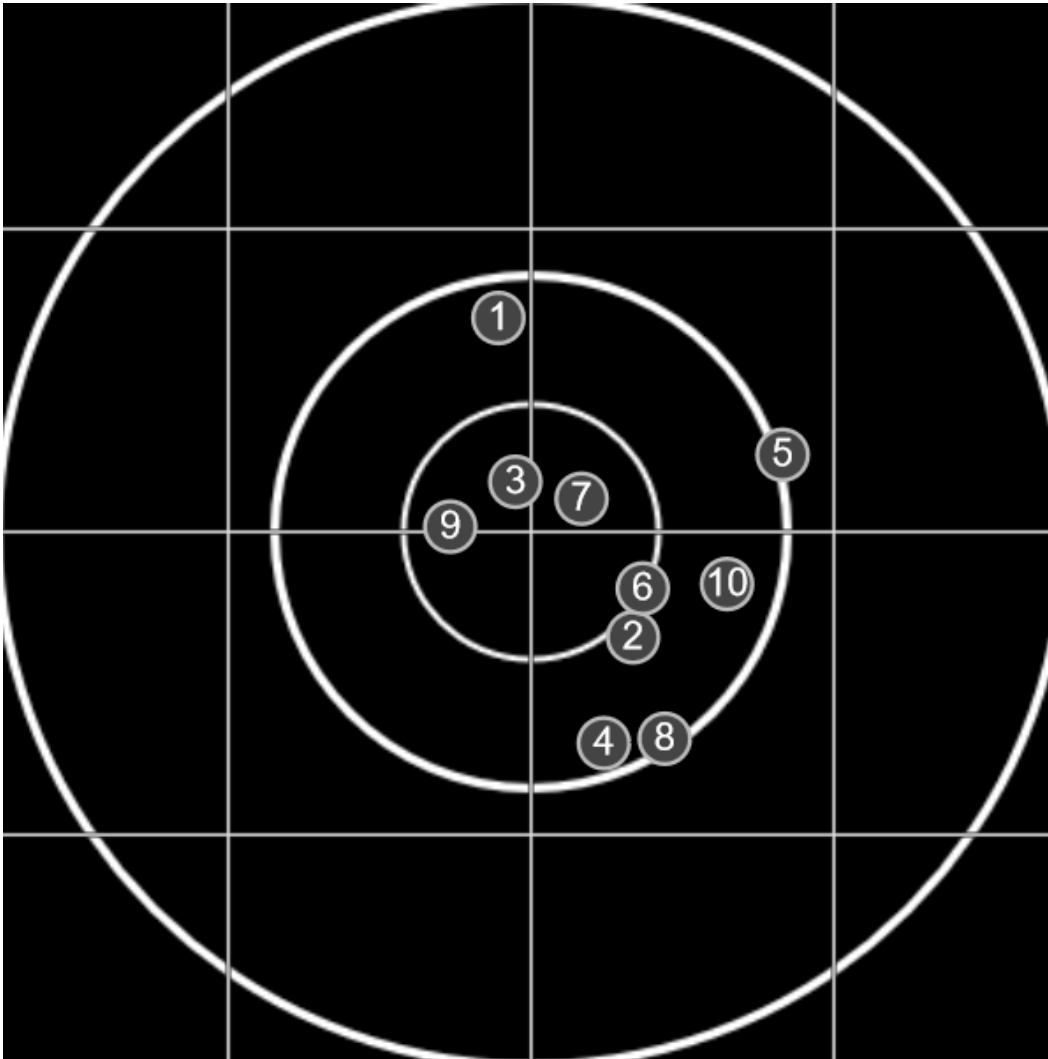

true  
23/12/2023  
1:47:34 pm

**BRC Club Shoot**  
Series 2  
700 yards

**BRC T6 [-65]**  
AU-700y

Group: 277.5 mm  
(203.9w x 260.8h)

(Iron)  
**Shooter**  
Dennis Lavelle [m04]

**50.4**

**FINAL**  
v: 1757, sd: 12.7