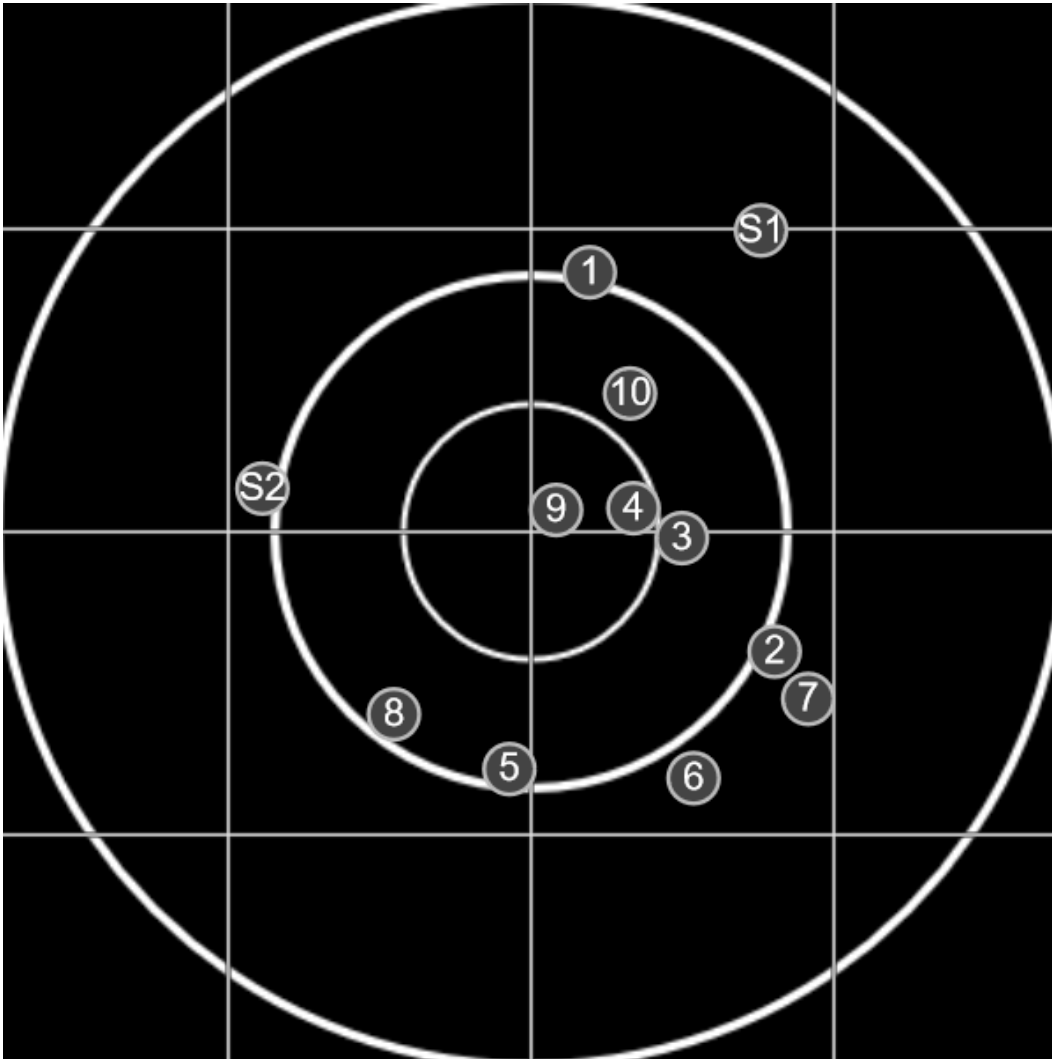

**SILVER  
MOUNTAIN  
TARGETS**  
Made in Canada

true  
23/12/2023  
1:00:49 pm

**BRC Club Shoot**  
Series 2  
700 yards

**BRC T6 [-65]**  
AU-700y

Group: 316.7 mm  
(254.2w x 310.2h)

(Iron)  
Shooter  
Dennis Lavelle [m04]

**47.2**

**FINAL**  
v: 1743, sd: 25.1

#	fps	score
10	1750	5
9	1777	V
8	1689	5
7	1725	4
6	1715	4
5	1758	5
4	1768	V
3	1747	5
2	1758	4
1	1742	5
S2	1750	(4)
S1	1698	(4)

**SILVER  
MOUNTAIN  
TARGETS**  
Made in Canada

true  
23/12/2023  
1:47:34 pm

**BRC Club Shoot**  
Series 2  
700 yards

**BRC T6 [-65]**  
AU-700y

Group: 277.5 mm  
(203.9w x 260.8h)

(Iron)  
**Shooter**  
Dennis Lavelle [m04]

**50.4**

**FINAL**  
v: 1757, sd: 12.7