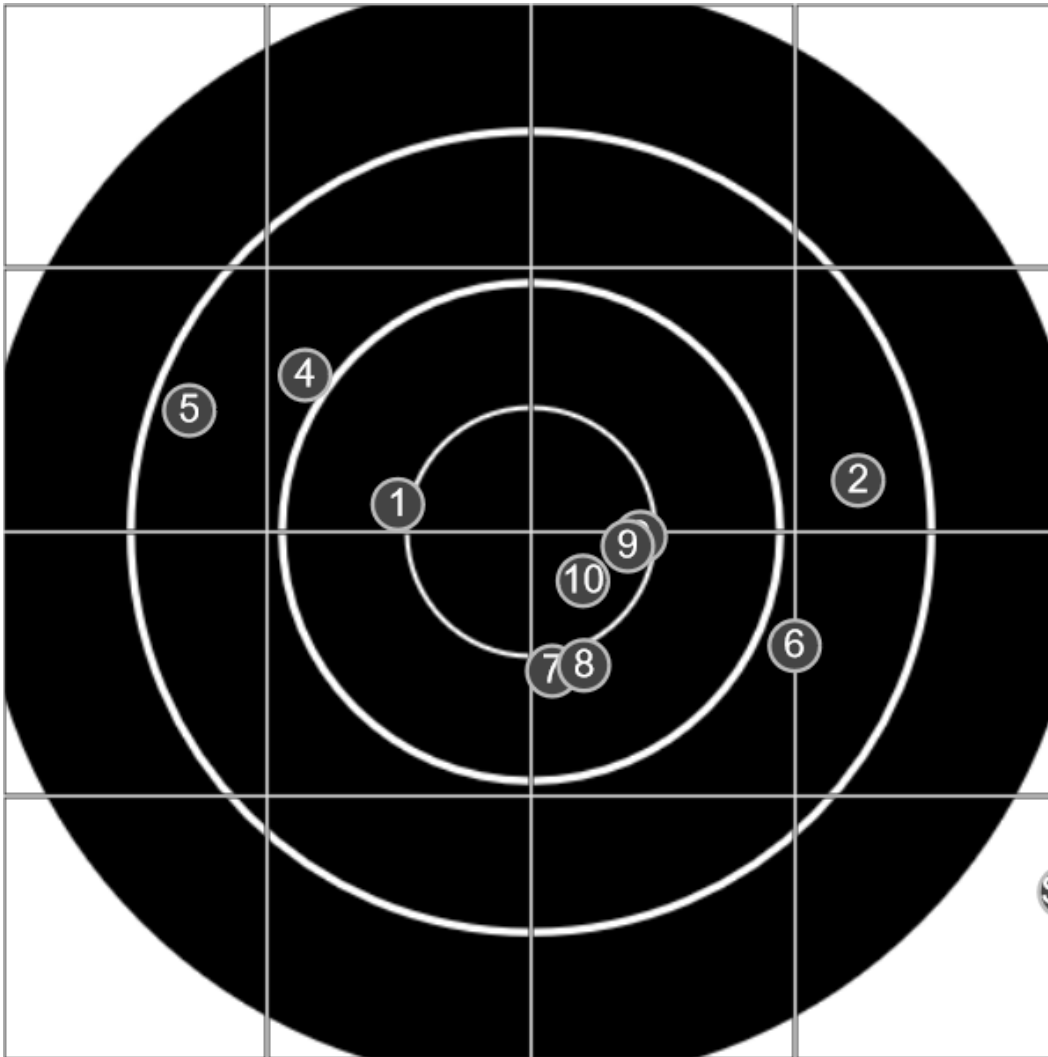

**SILVER  
MOUNTAIN  
TARGETS**  
Made in Canada

true  
30/12/2023  
1:48:18 pm

**BRC Club Shoot**  
Series 2  
800 yards

**BRC T6 [-65]**  
AU-LR

Group: 677.9 mm  
(674.2w x 298.1h)

(Iron)  
Shooter  
Dennis Lavelle [m04]

**46.3**

**FINAL**  
v: 1605, sd: 25.2

#	fps	score
10	1573	V
9	1621	V
8	1569	5
7	1602	5
6	1588	4
5	1618	4
4	1620	4
3	1660	V
2	1597	4
1	1604	5
S1	1545	(2)

**SILVER  
MOUNTAIN  
TARGETS**  
Made in Canada

true  
30/12/2023  
2:39:55 pm

**BRC Club Shoot**  
Series 2  
800 yards

**BRC T6 [-65]**  
AU-LR

Group: 825.6 mm  
(390.3w x 731.5h)

(Iron)  
Shooter  
Dennis Lavelle [m04]

**47.2**

**FINAL**  
v: 1607, sd: 17.4

#	fps	score
10	1588	<b>V</b>
9	1607	<b>5</b>
8	1605	<b>5</b>
7	1600	<b>5</b>
6	1595	<b>5</b>
5	1614	<b>V</b>
4	1632	<b>5</b>
3	1591	<b>4</b>
2	1644	<b>5</b>
1	1594	<b>3</b>
S2	1592	<b>(4)</b>
S1	1615	<b>(4)</b>