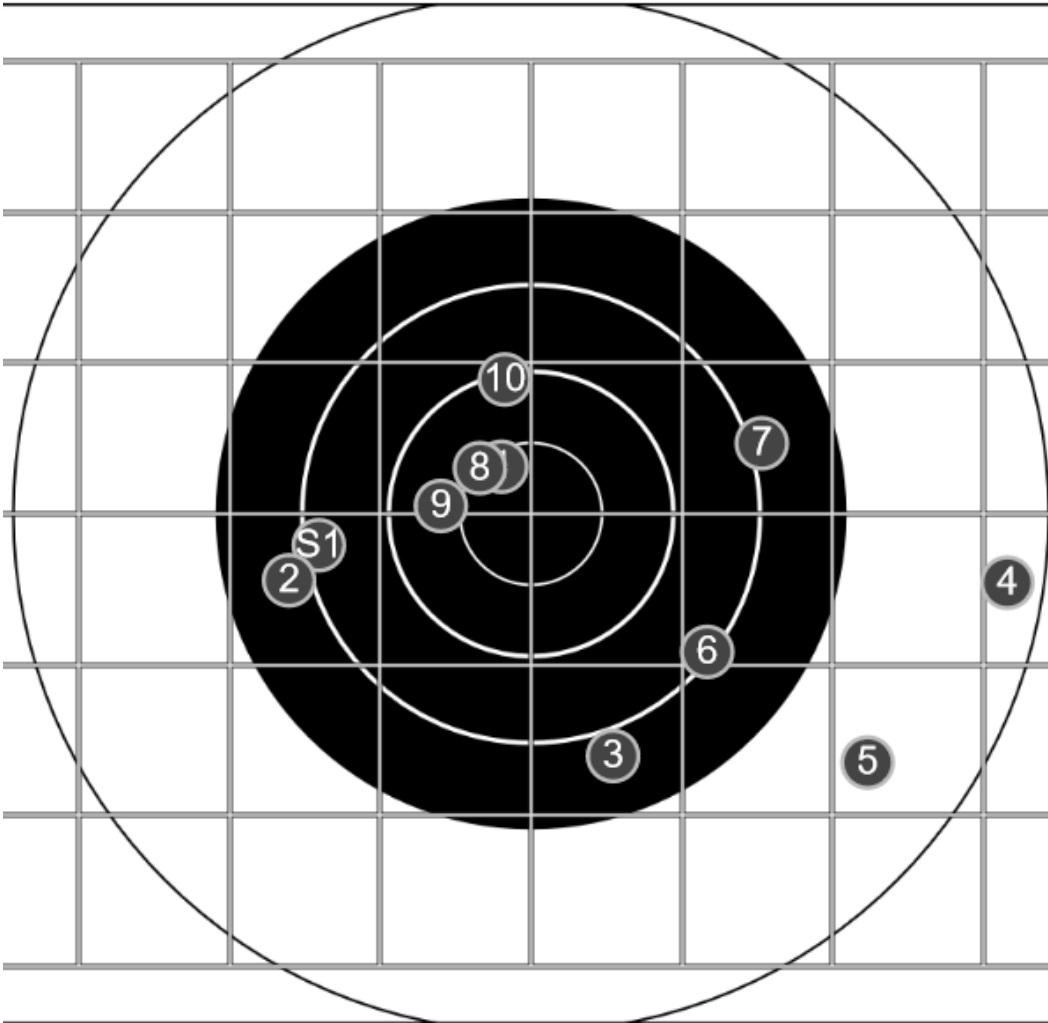

**BRC Club Shoot**  
Series 2  
800 yards

**BRC T6 [-65]**  
AU-LR

Group: 1266.2 mm  
(1266.2w x 674.9h)

(Iron)  
Shooter  
Gordon Shepherd [m02]

**37.2**

**FINAL**  
v: 1560, sd: 19.2

#	fps	score
10	1562	5
9	1567	5
8	1581	V
7	1568	3
6	1582	4
5	1551	2
4	1511	2
3	1549	3
2	1569	3
1	1563	V
S1	1557	(4)