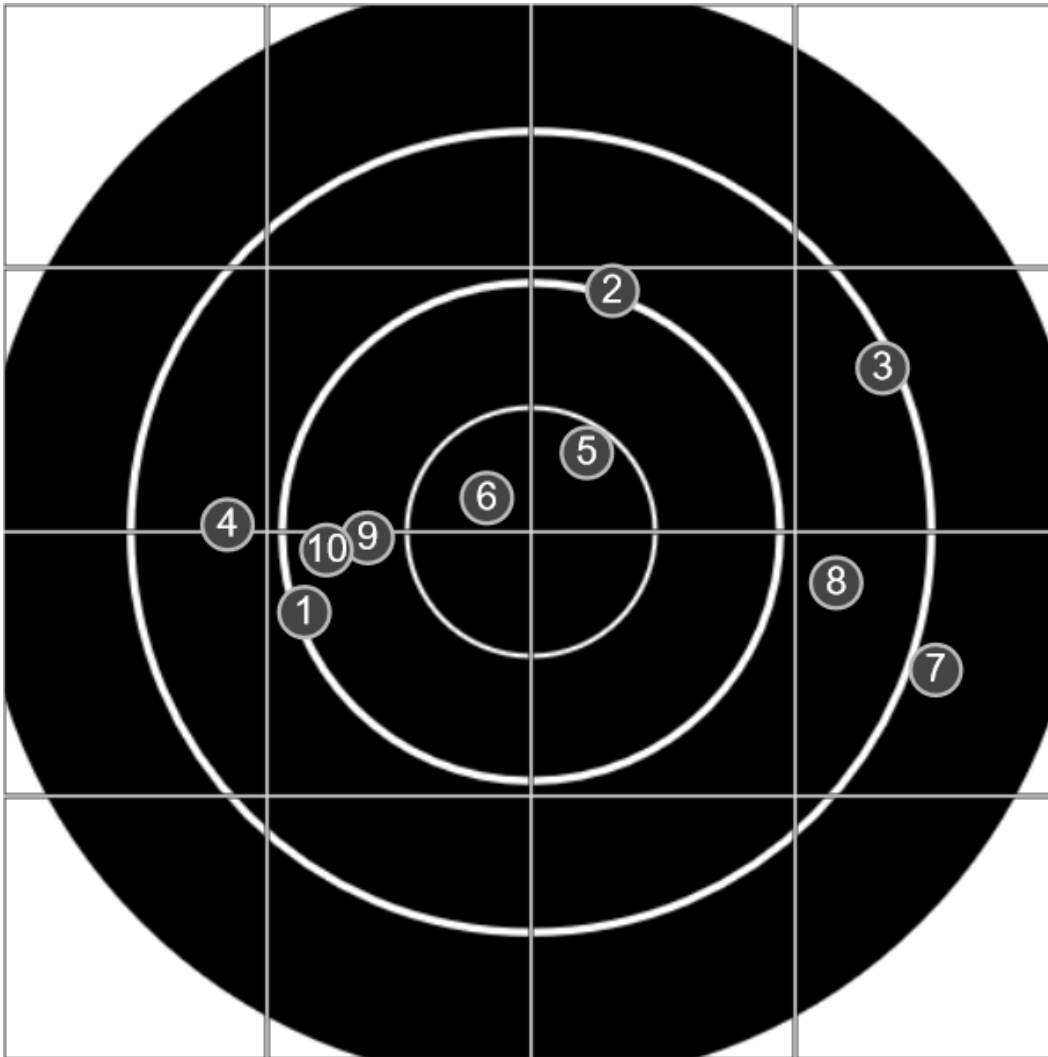

**SILVER  
MOUNTAIN  
TARGETS**  
Made in Canada

true  
30/12/2023  
1:22:05 pm

**BRC Club Shoot**  
Series 2  
800 yards

**BRC T6 [-65]**  
AU-LR

Group: 728.7 mm  
(713.8w x 382.1h)

(Iron)  
Shooter  
Gordon Shepherd [m02]

**45.2**

**FINAL**  
v: 1556, sd: 7.7

#	fps	score
10	1549	5
9	1552	5
8	1568	4
7	1549	3
6	1565	V
5	1548	V
4	1565	4
3	1562	4
2	1553	5
1	1547	5

**SILVER  
MOUNTAIN  
TARGETS**  
Made in Canada

true  
30/12/2023  
2:19:47 pm

**BRC Club Shoot**  
Series 2  
800 yards

**BRC T6 [-65]**  
AU-LR

Group: 1266.2 mm  
(1266.2w x 674.9h)

(Iron)  
Shooter  
Gordon Shepherd [m02]

**37.2**

**FINAL**  
v: 1560, sd: 19.2

#	fps	score
10	1562	5
9	1567	5
8	1581	V
7	1568	3
6	1582	4
5	1551	2
4	1511	2
3	1549	3
2	1569	3
1	1563	V
S1	1557	(4)