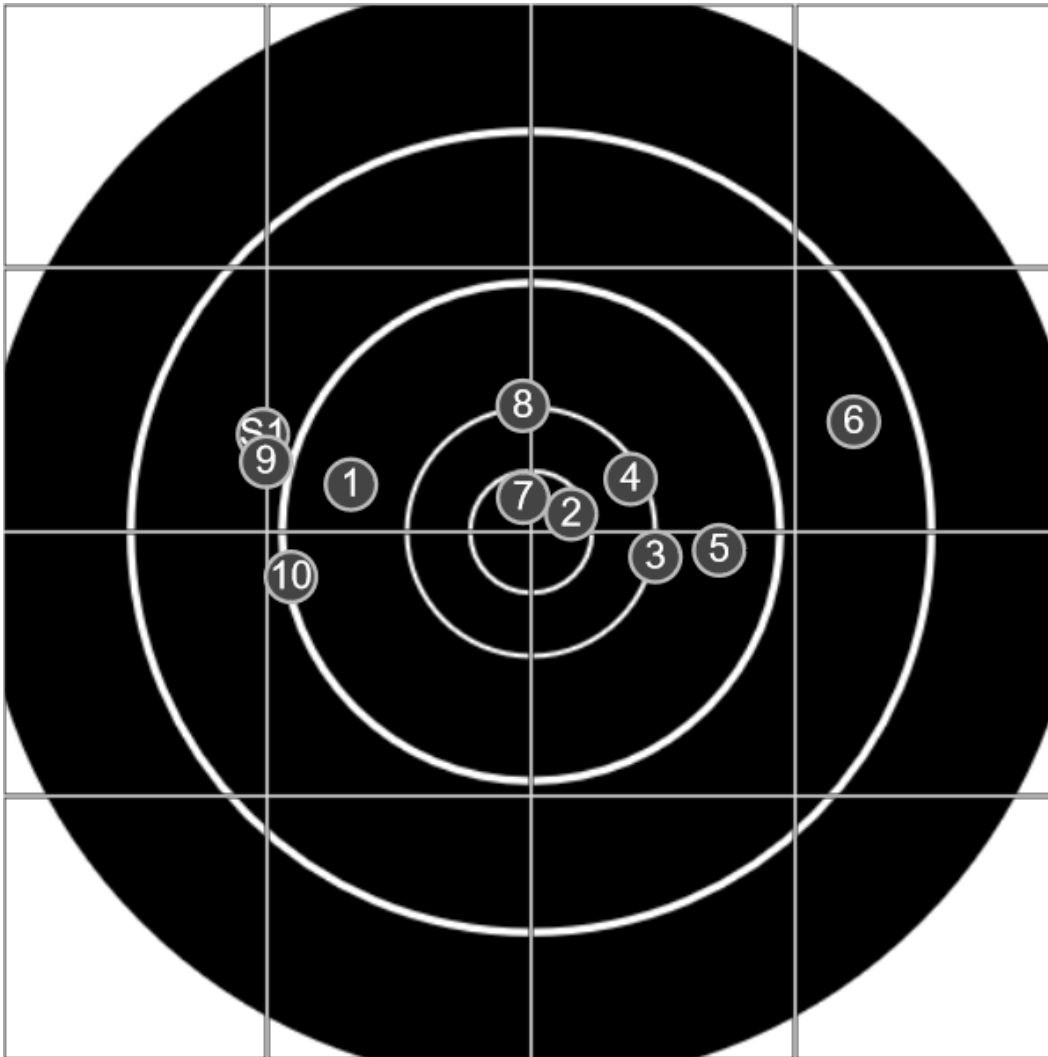

**SILVER
MOUNTAIN
TARGETS**
Made in Canada

true
30/12/2023
2:01:52 pm

BRC Club Shoot
Series 2
800 yards

BRC T4 [-64]
AU-LR

Group: 593.7 mm
(592.3w x 172.4h)

(F)
Shooter
Mal Wright [m24]

53.2

FINAL
v: 1950, sd: 12.2