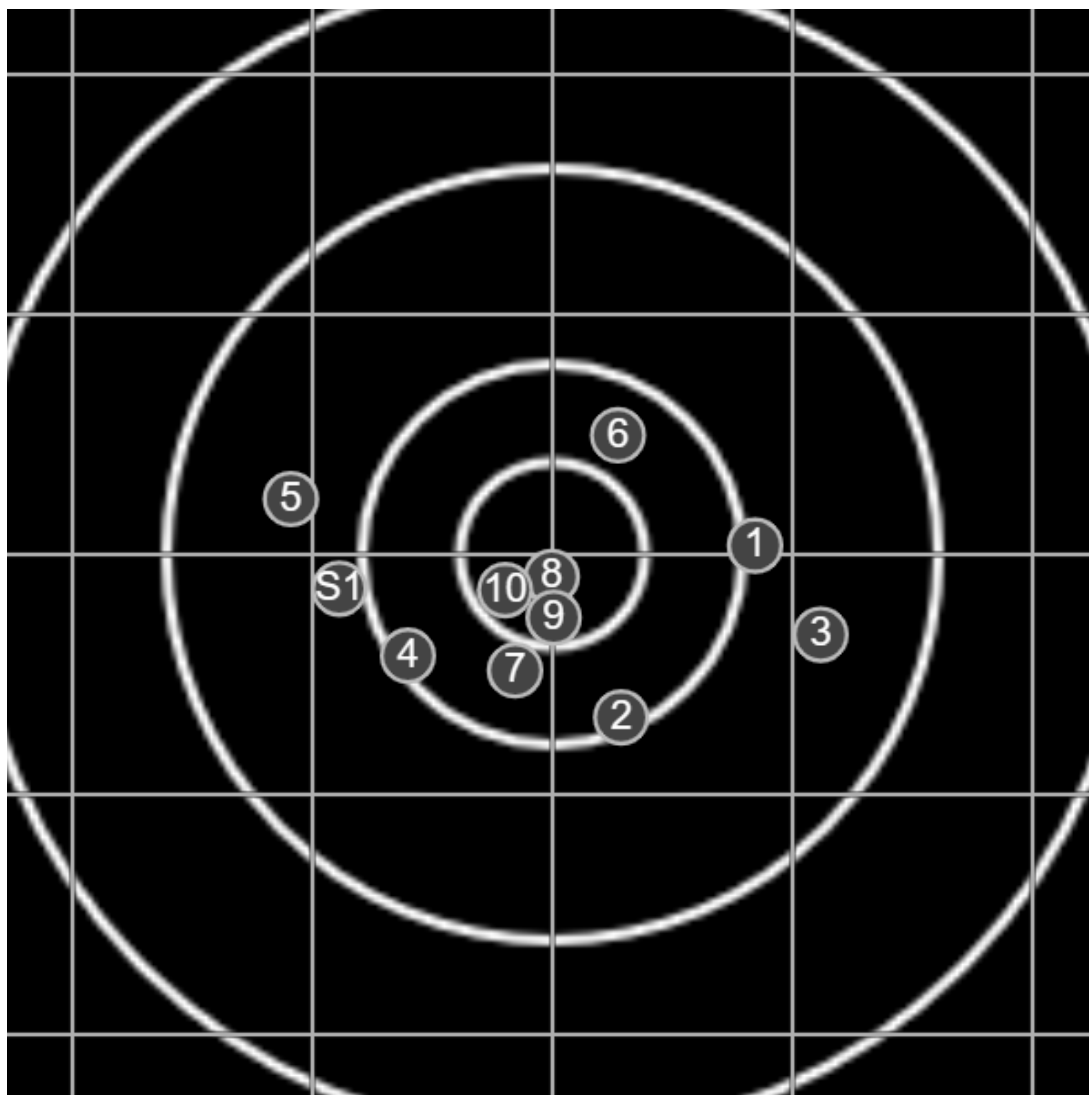

**SILVER
MOUNTAIN
TARGETS**
Made in Canada

true
11/02/2023
2:35:37 pm

BRC Club Shoot
F A Wilde Trophy
300yards

BRC T6 [-65]
AU-300y

Group: 178.1 mm
(175.4w x 66.4h)

(Iron)
Shooter
Paul Lautaru [v11]

49.3

FINAL
v: 2251, sd: 31.0

#	fps	score
10	2287	5
9	2283	5
8	2190	V
7	2252	5
6	2246	V
5	2267	5
4	2252	V
3	2281	4
2	2252	5
1	2203	5
S1	2220	(3)

**SILVER
MOUNTAIN
TARGETS**
Made in Canada

true
11/02/2023
4:11:18 pm

BRC Club Shoot
F A Wilde Trophy
300yards

BRC T6 [-65]
AU-300y

Group: 181.8 mm
(176.1w x 93.8h)

(Iron)
Shooter
Paul Lautaru [v11]

48.3

FINAL
v: 2242, sd: 29.2

#	fps	score
10	2266	V
9	2265	V
8	2235	V
7	2217	5
6	2240	5
5	2246	4
4	2255	5
3	2288	4
2	2178	5
1	2224	5
S1	2205	(4)