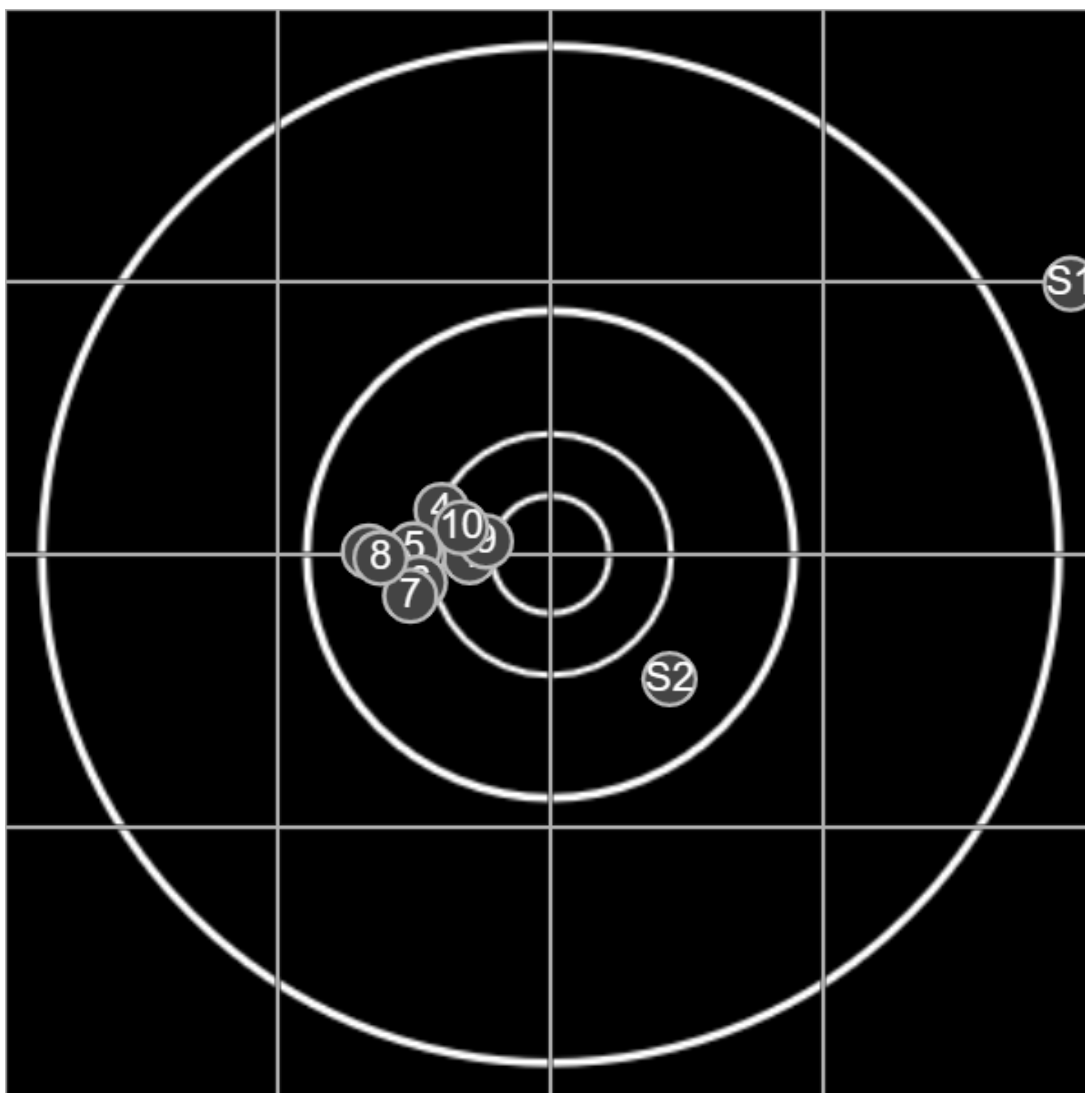

**SILVER
MOUNTAIN
TARGETS**
Made in Canada

true
25/02/2023
2:36:44 pm

BRC Club Shoot
F A Wilde Trophy
600yards

BRC T4 [-66]
AU-600y

Group: 68.8 mm
(68.5w x 50.2h)

(F)

Shooter
Colin Howell [m10]

54.1

FINAL
v: 1934, sd: 15.8

#	fps	score
10	1963	6
9	1917	X
8	1959	5
7	1918	5
6	1918	5
5	1926	5
4	1944	6
3	1933	5
2	1935	5
1	1926	6
S2	1939	(5)
S1	1936	(3)

**SILVER
MOUNTAIN
TARGETS**
Made in Canada

true
25/02/2023
3:19:22 pm

BRC Club Shoot
F A Wilde Trophy
600yards

BRC T4 [-66]
AU-600y

Group: 344.1 mm
(344.1w x 63.7h)

(F)
Shooter
Colin Howell [m10]

55.4

FINAL
v: 1951, sd: 17.4

#	fps	score
10	1940	6
9	1938	5
8	1951	X
7	1948	X
6	1943	5
5	1949	X
4	1936	4
3	1945	5
2	1967	X
1	1997	6
S1	1909	(3)