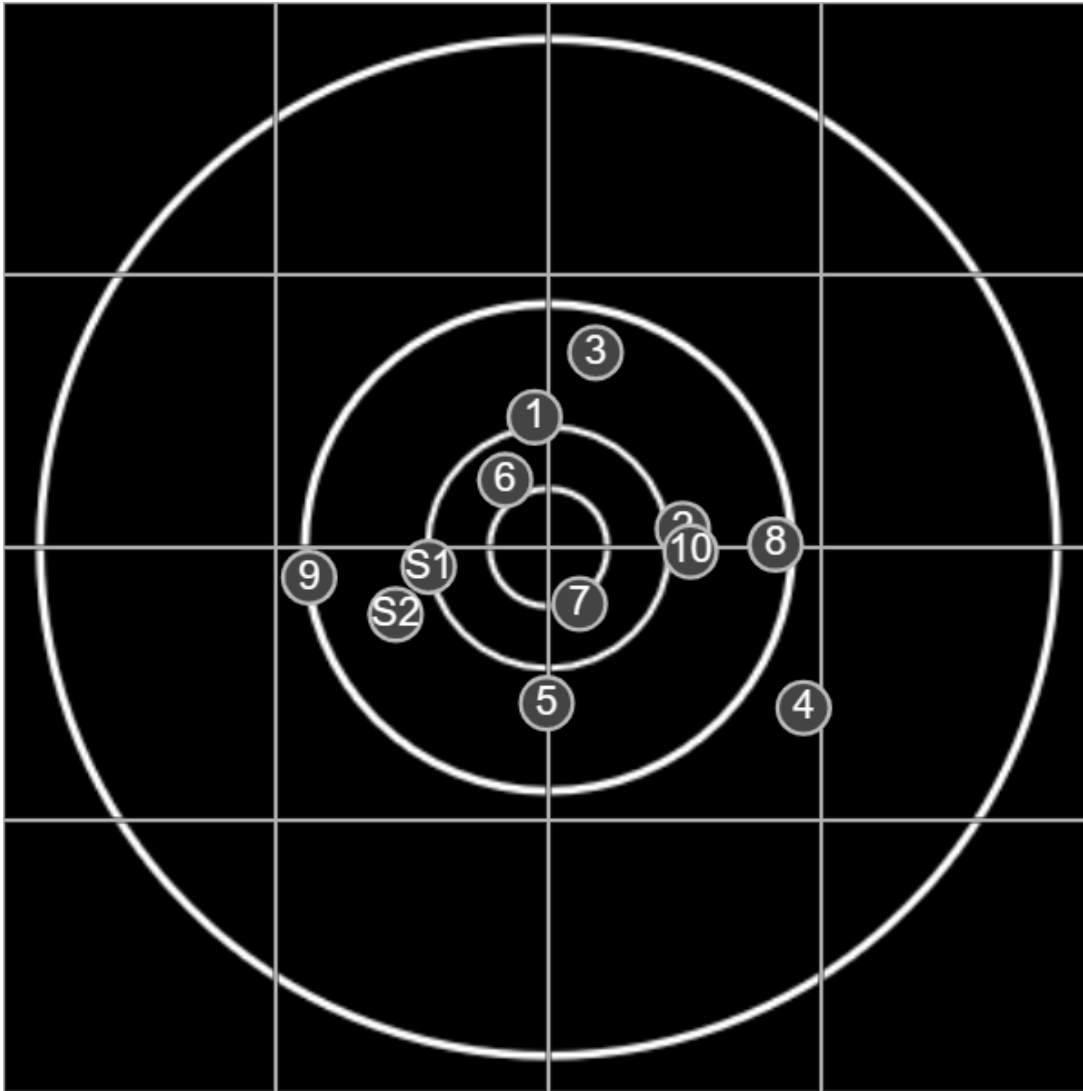

**SILVER
MOUNTAIN
TARGETS**
Made in Canada

true
25/02/2023
2:50:21 pm

BRC Club Shoot
F A Wilde Trophy
600yards

BRC T6 [-61]
AU-600y

Group: 292.9 mm
(291.8w x 149.0h)

(F)

Shooter
Garry Cafe [v7]

54.3

BRC Club Shoot
F A Wilde Trophy
600yards

BRC T6 [-61]
AU-600y

Group: 299.4 mm
(289.5w x 208.1h)

(F)
Shooter
Garry Cafe [v7]

51.1

FINAL
v: 2017, sd: 22.9

#	fps	score
10	1995	5
9	1984	5
8	2018	5
7	2044	X
6	2064	6
5	2003	5
4	2000	4
3	2030	5
2	2021	5
1	2010	5
S2	2005	(5)
S1	2004	(6)