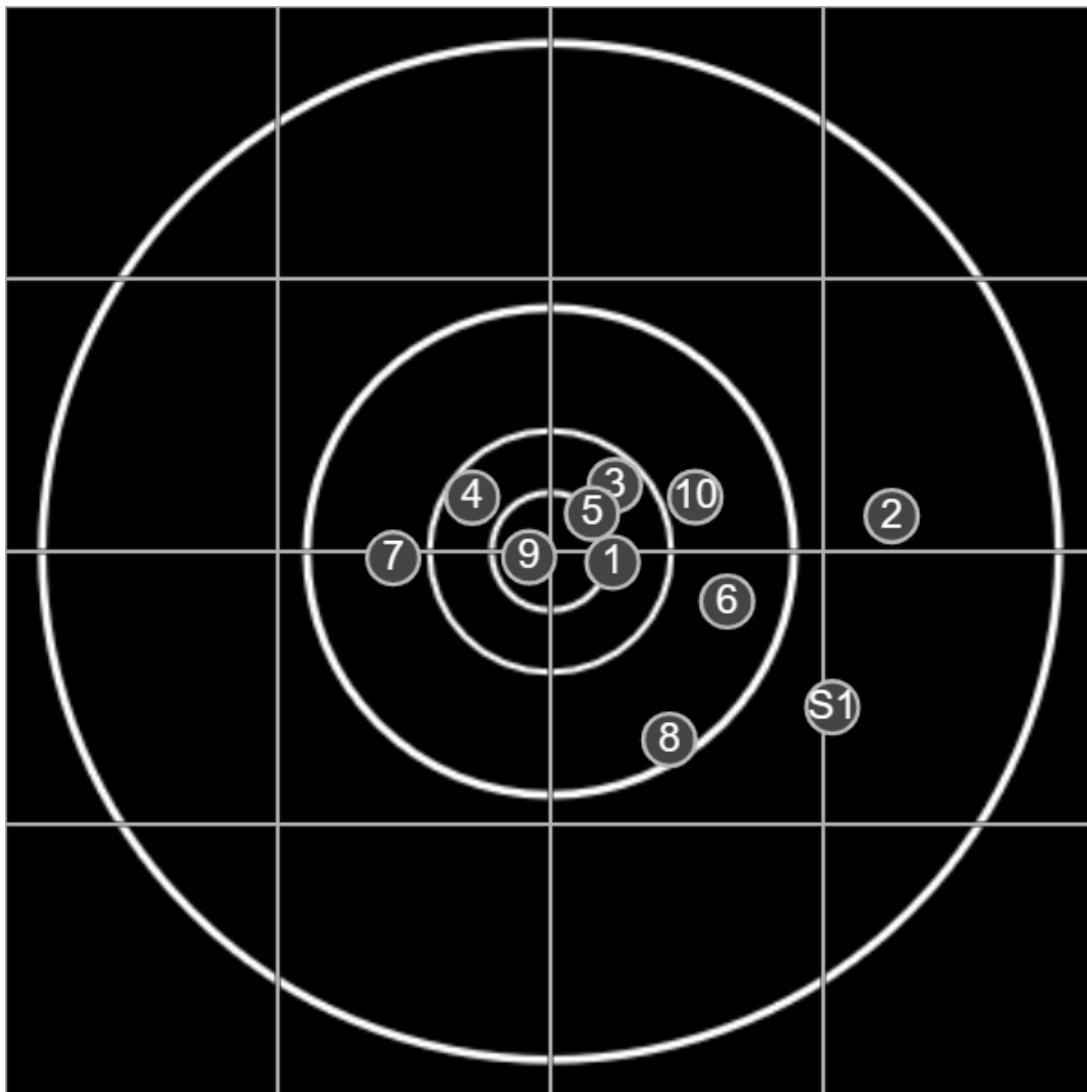

**SILVER
MOUNTAIN
TARGETS**
Made in Canada

true
25/02/2023
2:50:21 pm

BRC Club Shoot
F A Wilde Trophy
600yards

BRC T6 [-61]
AU-600y

Group: 292.9 mm
(291.8w x 149.0h)

(F)

Shooter
Garry Cafe [v7]

54.3

FINAL
v: 1996, sd: 15.2

#	fps	score
10	2003	5
9	2001	X
8	1963	5
7	2003	5
6	1992	5
5	1995	X
4	1984	6
3	2001	6
2	1997	4
1	2026	X
S1	1990	(4)

**SILVER
MOUNTAIN
TARGETS**
Made in Canada

true
25/02/2023
3:38:06 pm

BRC Club Shoot
F A Wilde Trophy
600yards

BRC T6 [-61]
AU-600y

Group: 299.4 mm
(289.5w x 208.1h)

(F)
Shooter
Garry Cafe [v7]

51.1

FINAL
v: 2017, sd: 22.9

#	fps	score
10	1995	5
9	1984	5
8	2018	5
7	2044	X
6	2064	6
5	2003	5
4	2000	4
3	2030	5
2	2021	5
1	2010	5
S2	2005	(5)
S1	2004	(6)