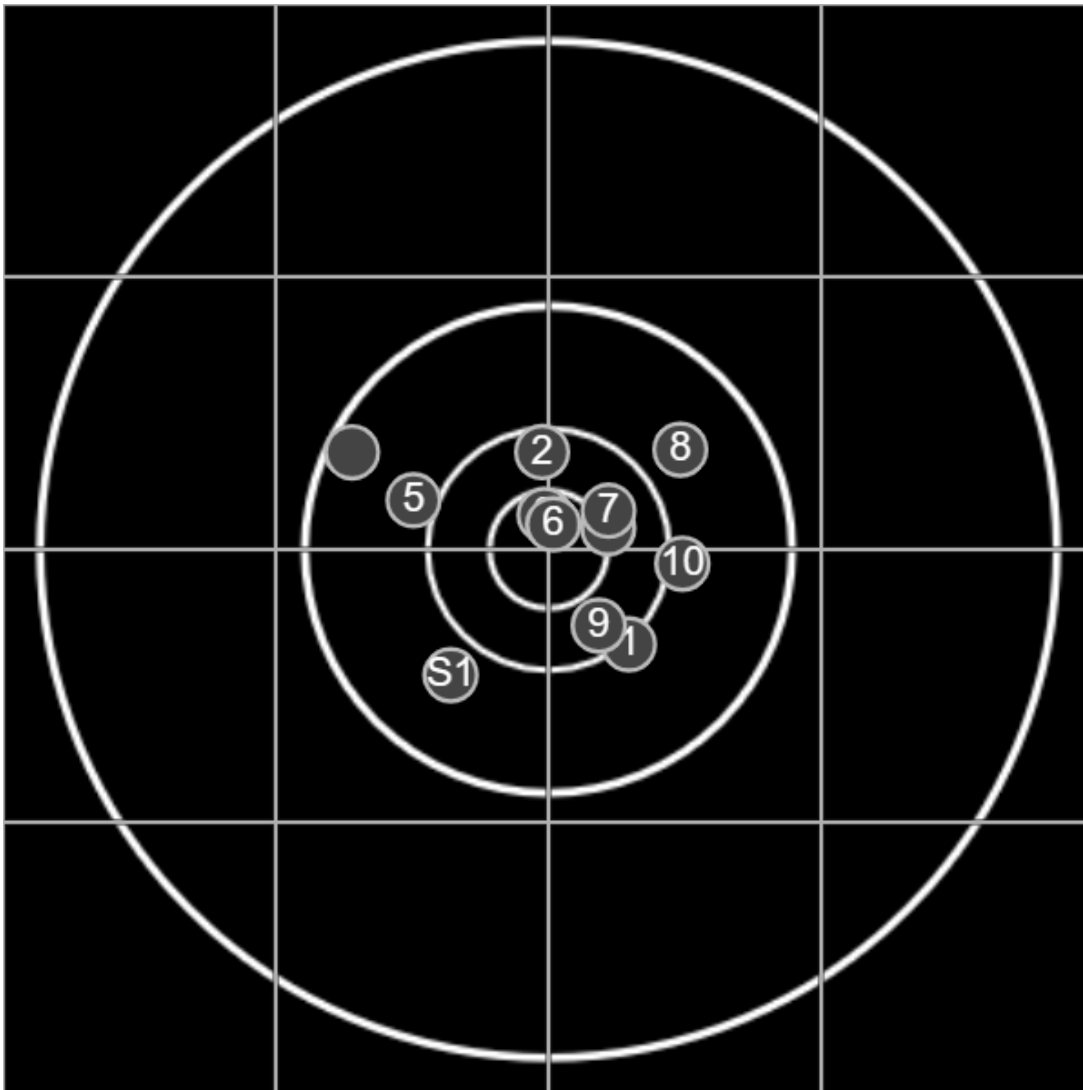

true  
25/02/2023  
3:00:33 pm

**BRC Club Shoot**  
F A Wilde Trophy  
600yards

**BRC T4 [-66]**  
AU-600y

Group: 161.8 mm  
(157.5w x 114.0h)

(F)

**Shooter**  
Jeff Eppleston [m07]

**57.3**

**FINAL**  
v: 1950, sd: 18.2