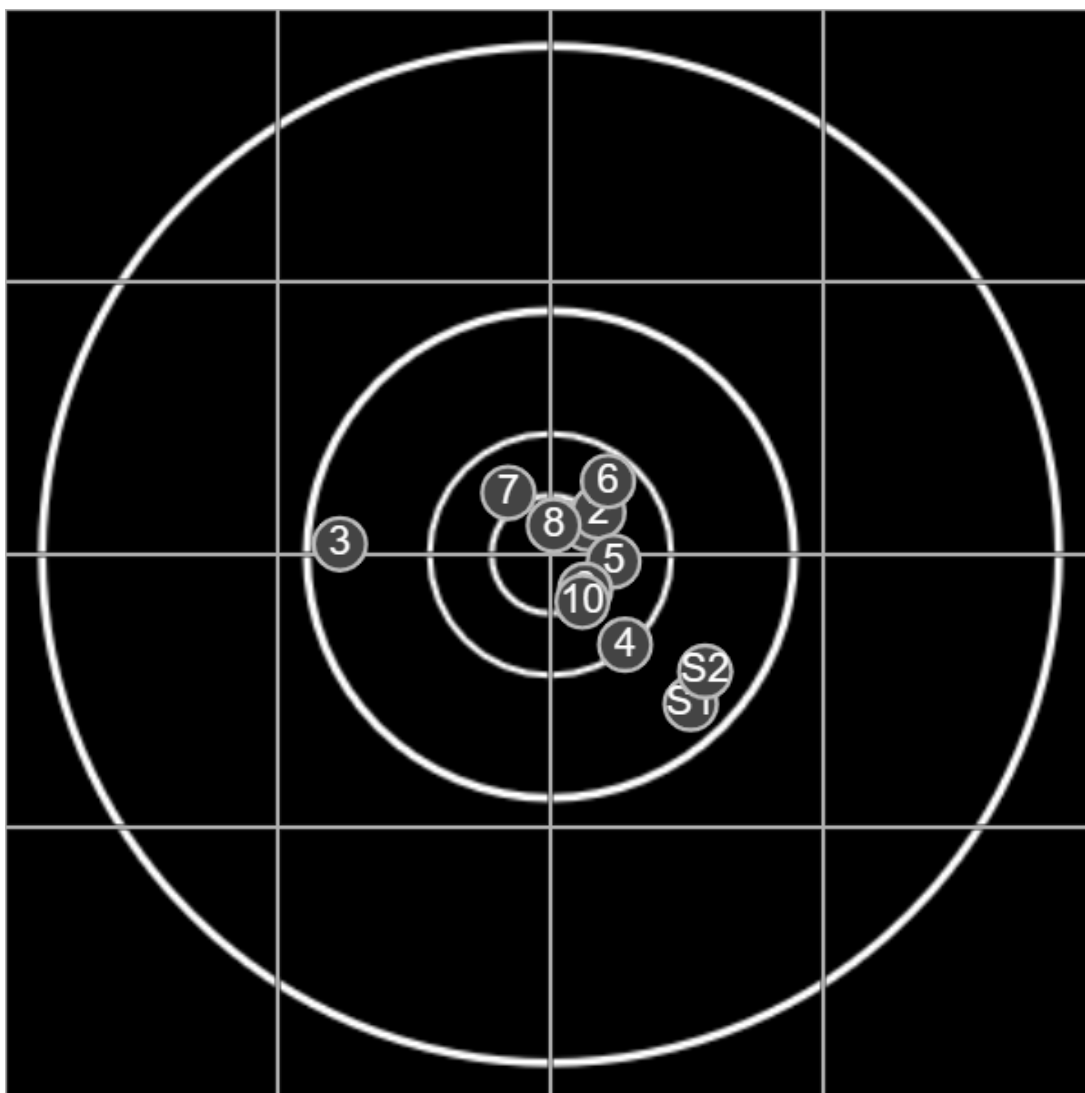

**SILVER  
MOUNTAIN  
TARGETS**  
Made in Canada

true  
25/02/2023  
2:10:54 pm

**BRC Club Shoot**  
F A Wilde Trophy  
600yards

**BRC T4 [-66]**  
AU-600y

Group: 177.0 mm  
(166.9w x 95.7h)

(F)

**Shooter**  
Jeff Eppleston [m07]

**59.6**

**FINAL**  
v: 1946, sd: 15.9

#	fps	score
10	1915	X
9	1964	X
8	1927	X
7	1947	6
6	1954	6
5	1947	X
4	1928	6
3	1958	5
2	1962	X
1	1955	X
S2	1935	(5)
S1	1924	(5)

**SILVER  
MOUNTAIN  
TARGETS**  
Made in Canada

true  
25/02/2023  
3:00:33 pm

**BRC Club Shoot**  
F A Wilde Trophy  
600yards

**BRC T4 [-66]**  
AU-600y

Group: 161.8 mm  
(157.5w x 114.0h)

(F)

**Shooter**  
Jeff Eppleston [m07]

**57.3**

**FINAL**  
v: 1950, sd: 18.2