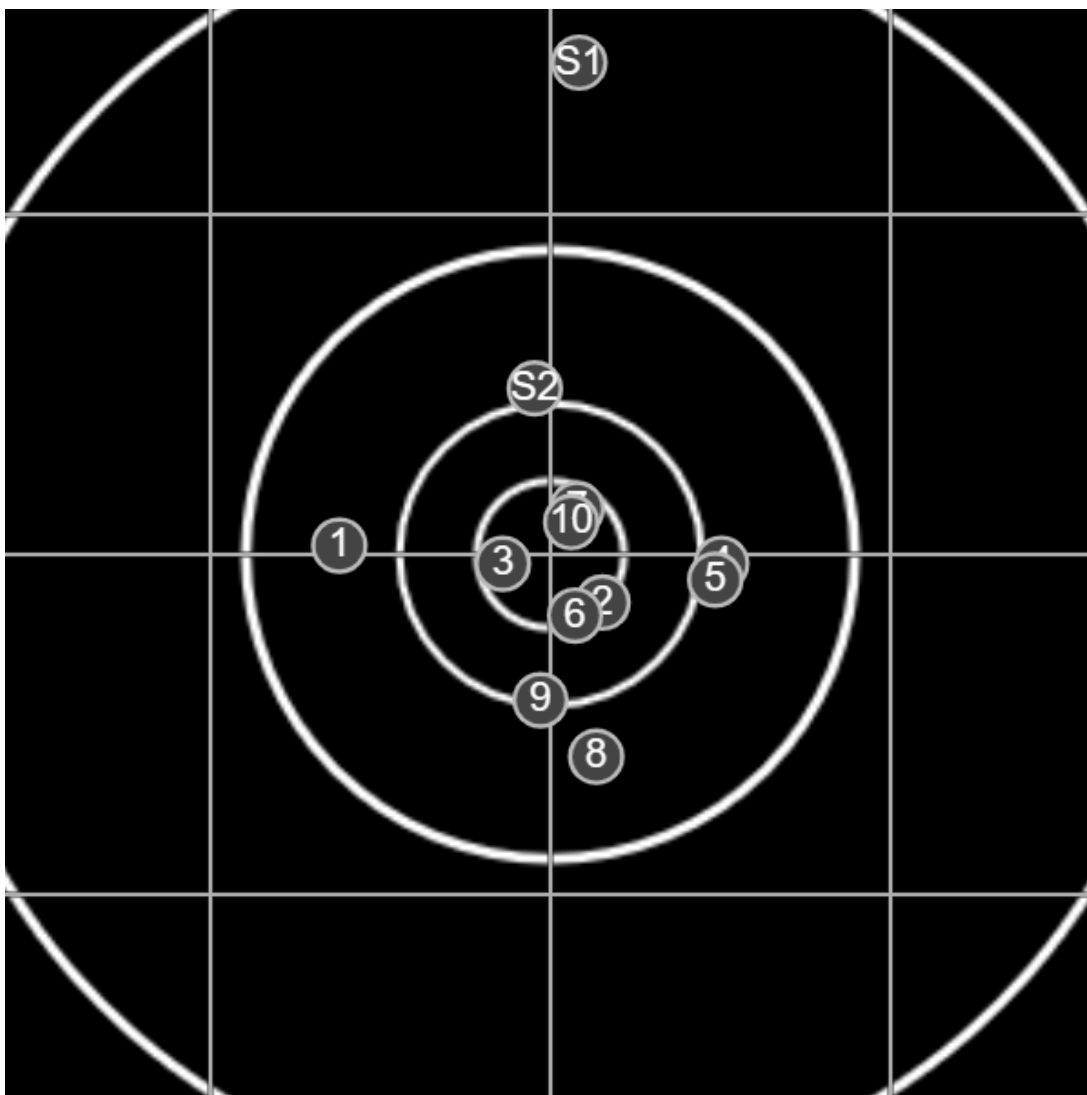

true  
02/01/2023  
9:27:24 am

**BRC Practice**  
Open  
600yards

**BRC T6 [-65]**  
AU-600y

Group: 179.1 mm  
(178.9w x 116.1h)

(F)

**Shooter**  
Jeff Eppleston [m07]

**56.5**

**FINAL**  
v: 1904, sd: 10.3