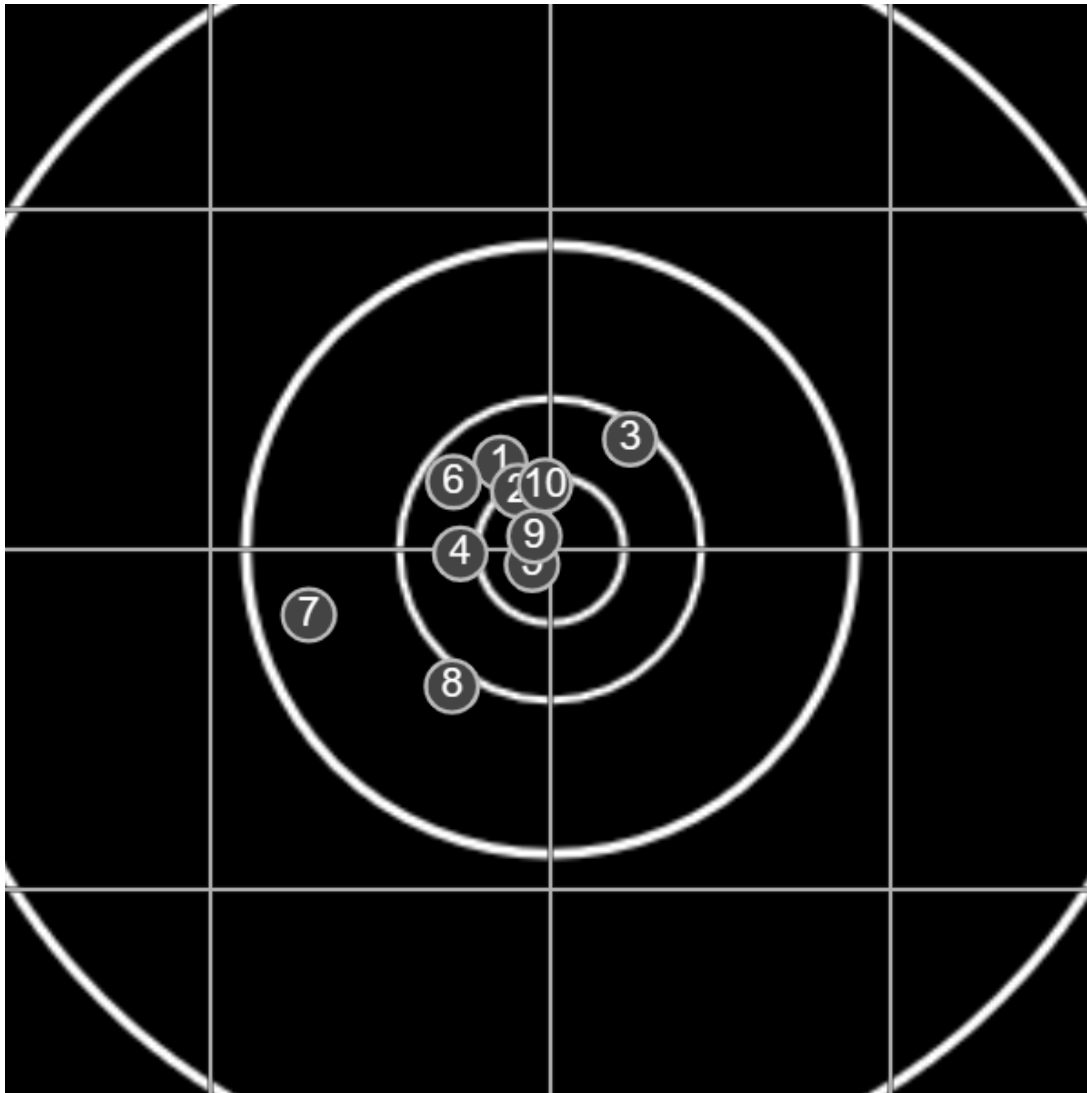

**SILVER
MOUNTAIN
TARGETS**
Made in Canada

true
07/01/2023
1:58:51 pm

BRC Club Shoot
L Williams Cup
600yards

BRC T4 [-79]
AU-600y

Group: 350.0 mm
(350.0w x 80.7h)

(F)
Shooter
Colin Howell [m10]

54.3

FINAL
v: 1922, sd: 17.1

BRC T4 [-79]
AU-600y

Group: 171.6 mm
(150.6w x 115.8h)

(F)

Shooter
Colin Howell [m10]

58.4

FINAL

v: 1934, sd: 12.4

#	fps	score
10	1935	X
9	1952	X
8	1943	5
7	1916	5
6	1936	6
5	1929	X
4	1935	6
3	1927	6
2	1948	X
1	1911	6