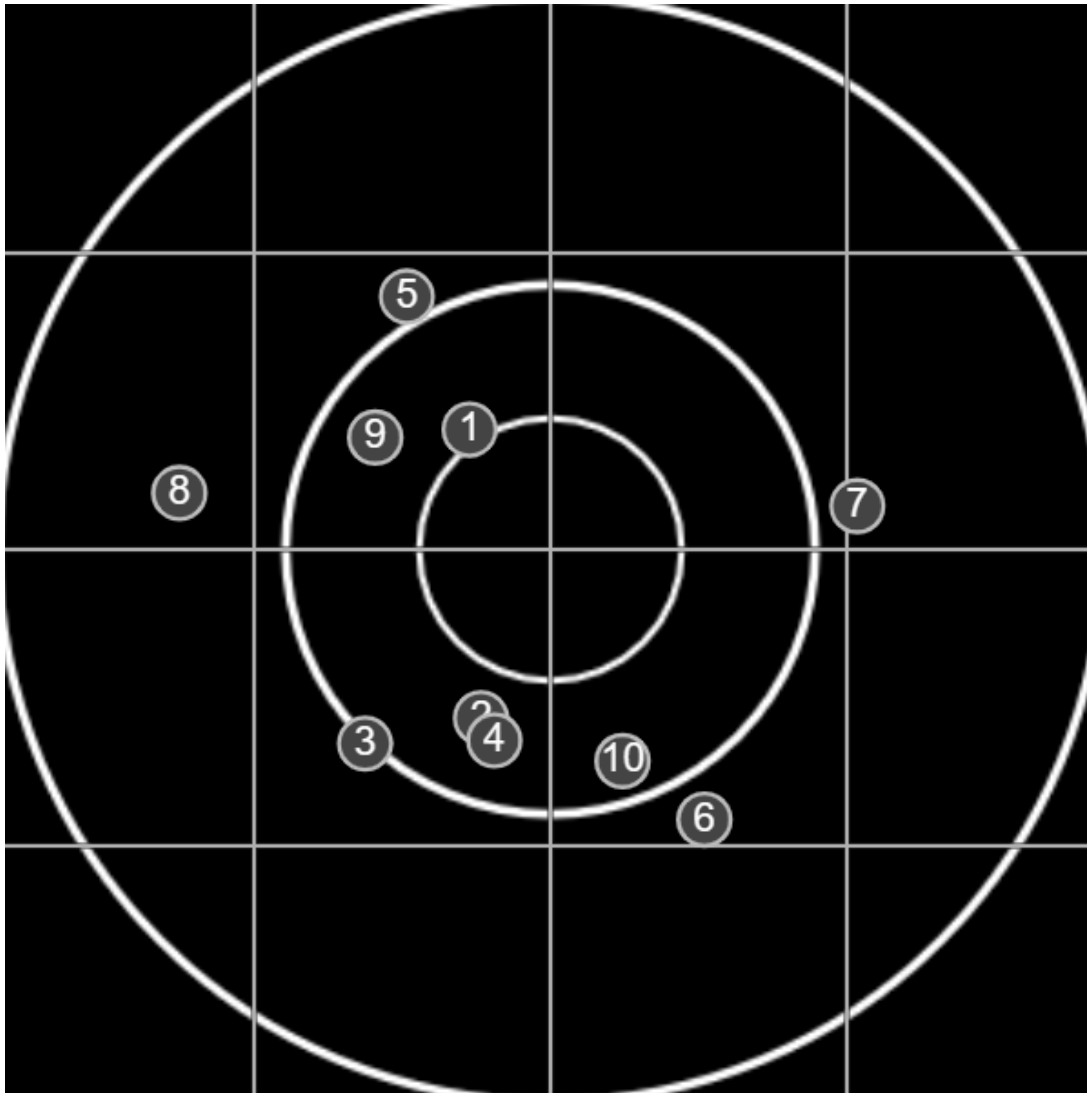

**SILVER
MOUNTAIN
TARGETS**
Made in Canada

true
07/01/2023
2:14:32 pm

BRC Club Shoot
L Williams Cup
600yards

BRC T6 [-76]
AU-600y

Group: 365.2 mm
(365.1w x 281.6h)

(Iron)
Shooter
Graeme Bright [m01]

46.0

FINAL
v: 1941, sd: 8.6