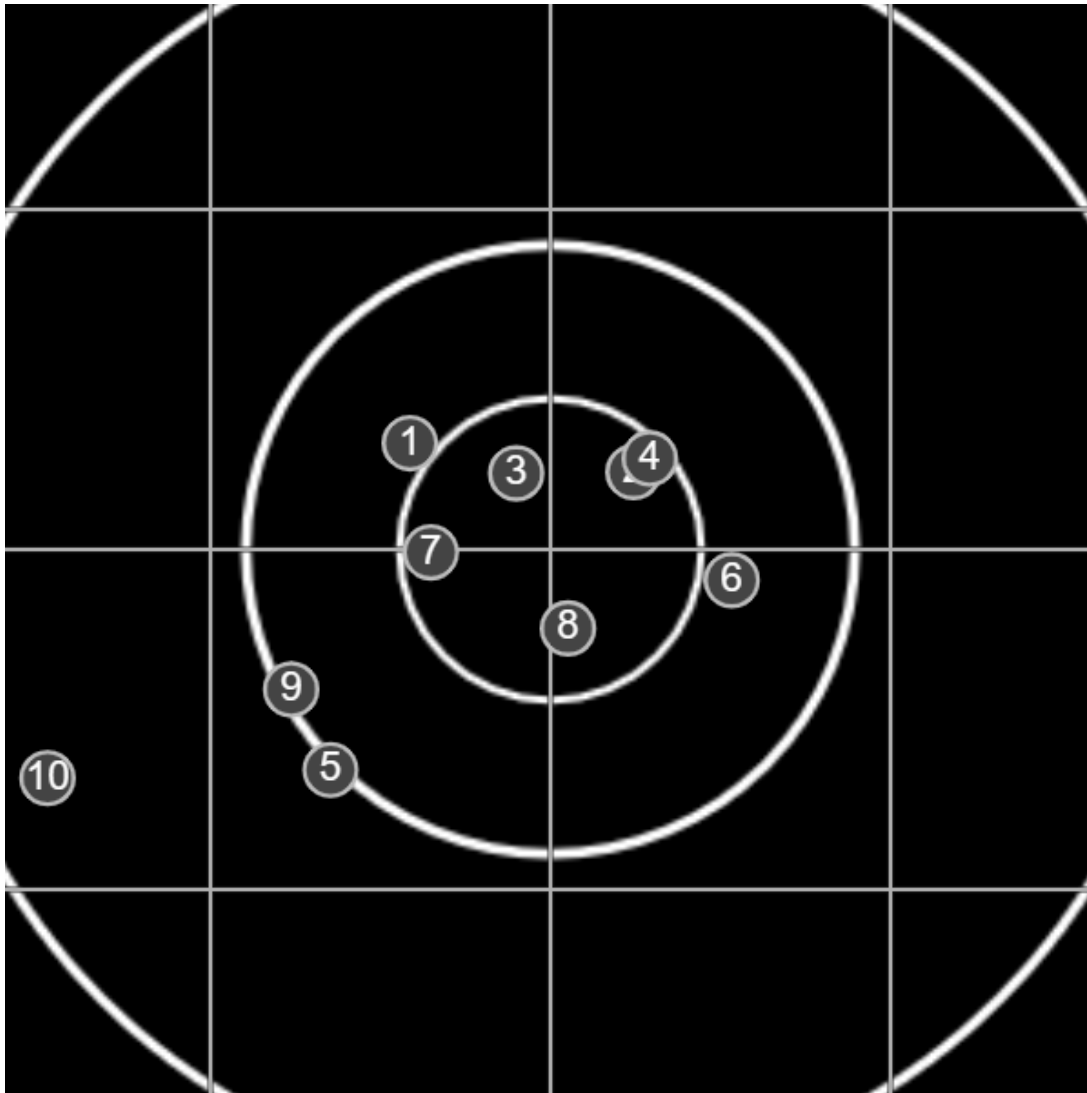

**SILVER
MOUNTAIN
TARGETS**
Made in Canada

true
07/01/2023
3:01:56 pm

BRC Club Shoot
L Williams Cup
600yards

BRC T6 [-76]
AU-600y

Group: 333.6 mm
(320.5w x 156.9h)

(Iron)
Shooter
Graeme Bright [m01]

49.5

FINAL
v: 1950, sd: 18.7

#	fps	score
10	1941	4
9	1942	5
8	1907	V
7	1971	V
6	1950	5
5	1964	5
4	1978	V
3	1953	V
2	1951	V
1	1941	5