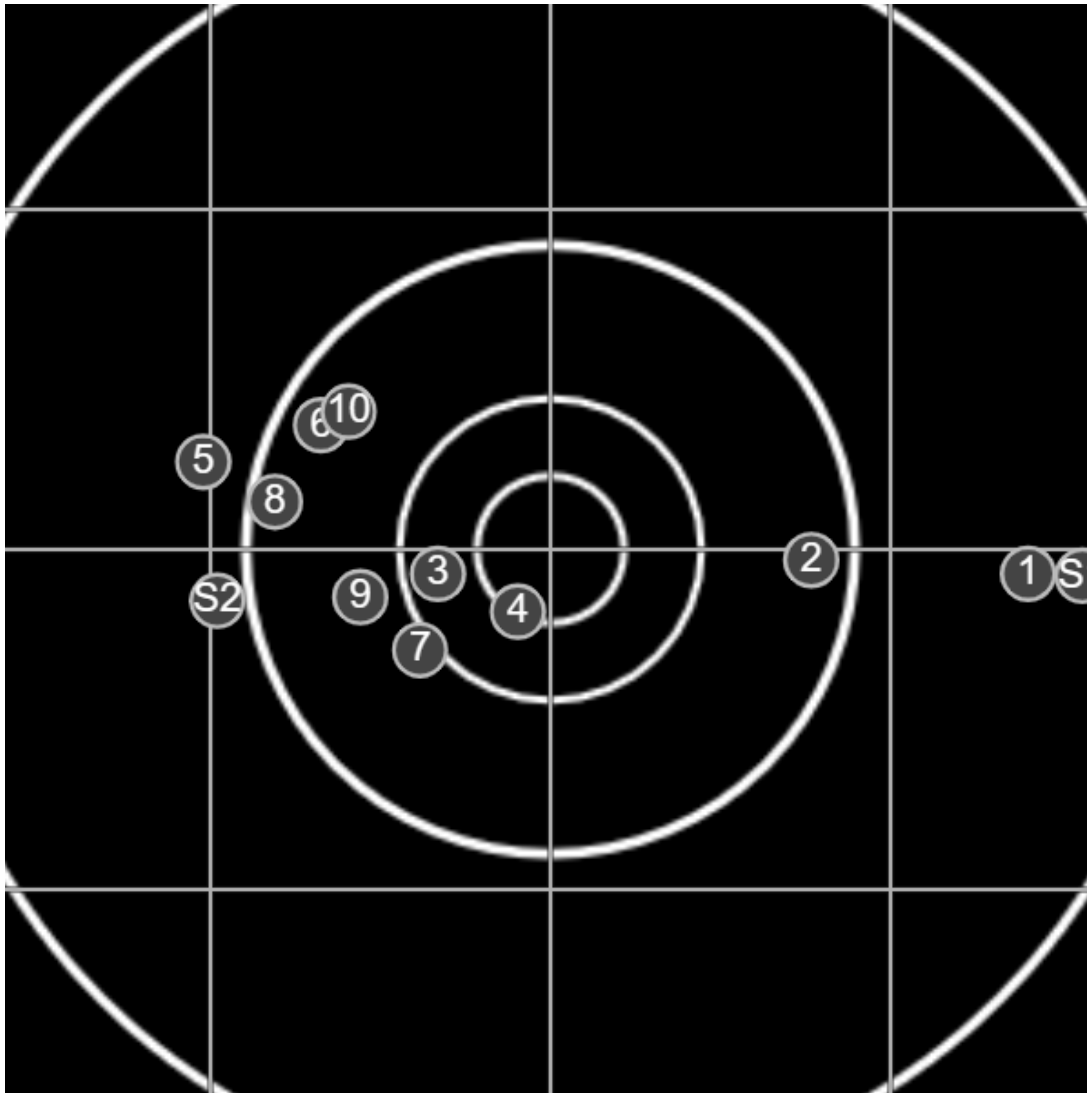

BRC Club Shoot
L Williams Cup
600yards

BRC T4 [-79]
AU-600y

Group: 389.9 mm
(386.4w x 111.7h)

(F)

Shooter
Mal Wright [m24]

50.1

FINAL
v: 1980, sd: 11.5

#	fps	score
10	1979	5
9	1973	5
8	1978	5
7	1985	5
6	1990	5
5	1988	4
4	1965	X
3	1958	6
2	1984	5
1	1999	4
S2	2022	(4)
S1	1970	(4)

**SILVER
MOUNTAIN
TARGETS**
Made in Canada

true
07/01/2023
2:55:20 pm

BRC Club Shoot
L Williams Cup
600yards

BRC T4 [-79]
AU-600y

Group: 289.8 mm
(289.4w x 112.7h)

(F)

Shooter
Mal Wright [m24]

54.3