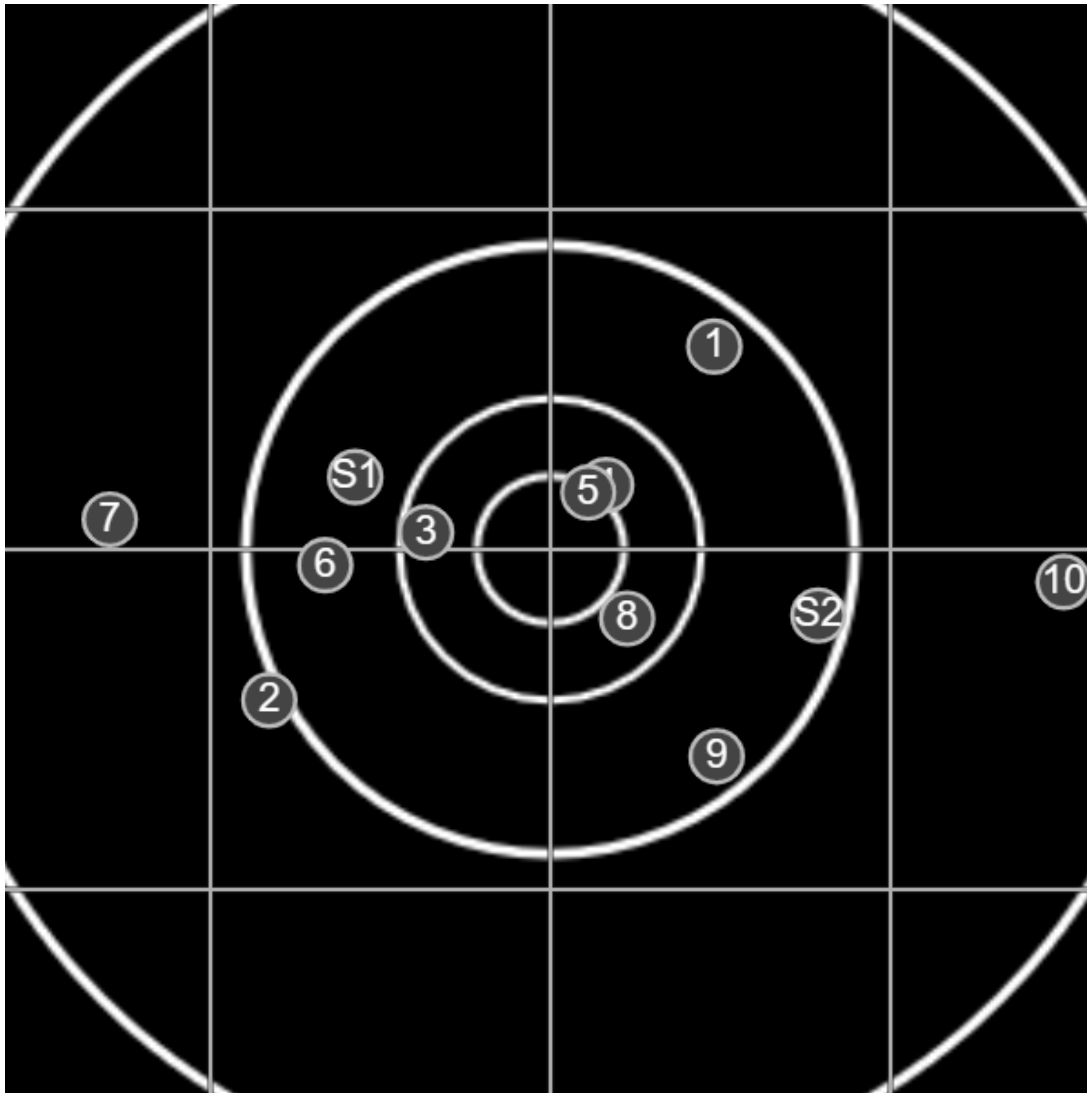

**SILVER
MOUNTAIN
TARGETS**
Made in Canada

true
07/01/2023
1:45:35 pm

BRC Club Shoot
L Williams Cup
600yards

BRC T4 [-79]
AU-600y

Group: 447.7 mm
(446.7w x 191.9h)

(F)

Shooter
Mal Wright [m24]

51.2

FINAL
v: 1989, sd: 14.9

#	fps	score
10	2003	4
9	1983	5
8	1983	6
7	2003	4
6	1984	5
5	1959	X
4	1993	X
3	2005	6
2	2002	4
1	1969	5
S2	1968	(5)
S1	1990	(5)

**SILVER
MOUNTAIN
TARGETS**
Made in Canada

true
07/01/2023
2:20:36 pm