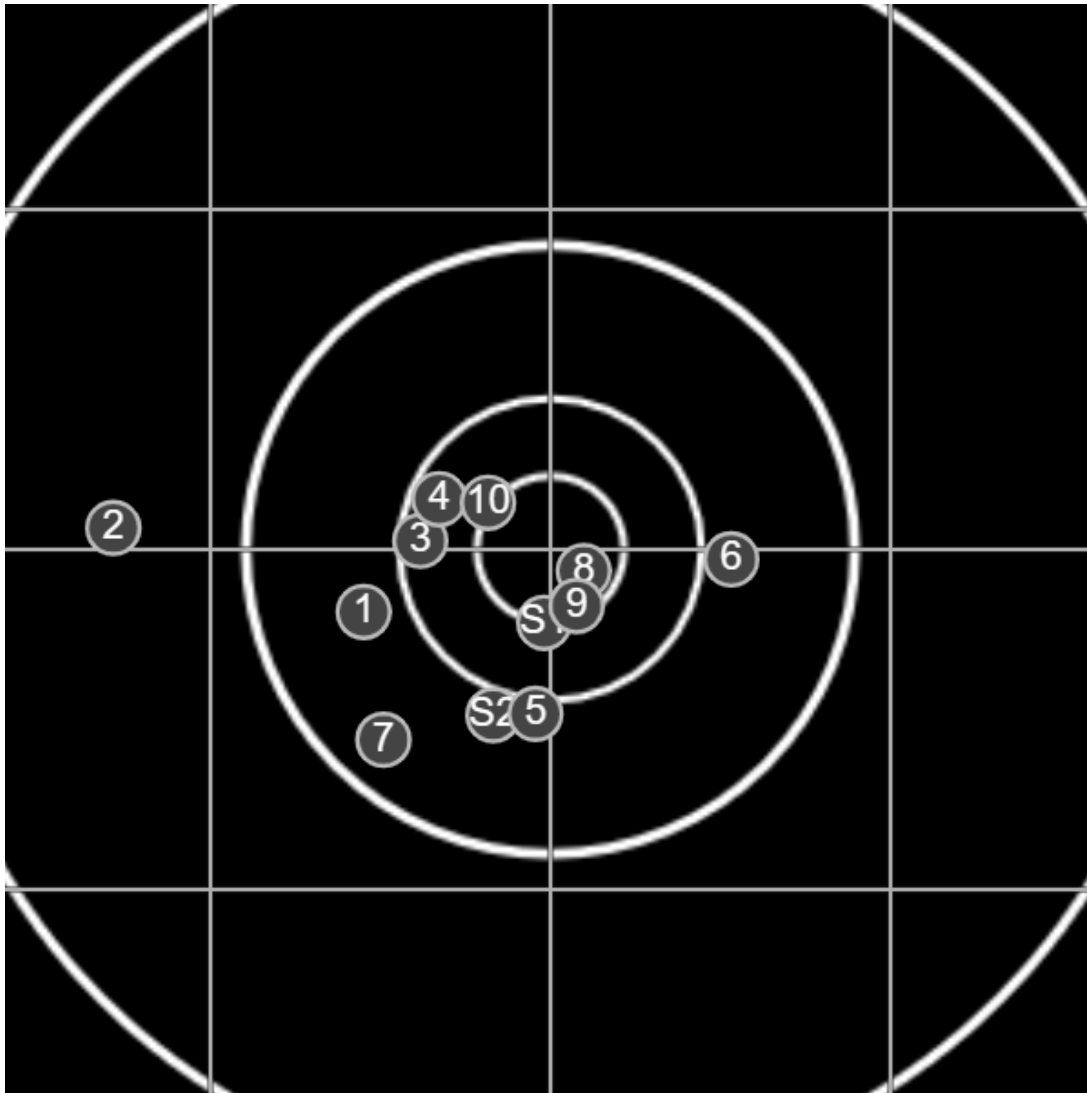

**SILVER
MOUNTAIN
TARGETS**
Made in Canada

true
07/01/2023
2:55:20 pm

BRC Club Shoot
L Williams Cup
600yards

BRC T4 [-79]
AU-600y

Group: 289.8 mm
(289.4w x 112.7h)

(F)

Shooter
Mal Wright [m24]

54.3

FINAL
v: 2005, sd: 17.7

#	fps	score
10	1997	X
9	1999	X
8	2007	X
7	1994	5
6	2031	5
5	1983	5
4	2002	6
3	1990	6
2	2044	4
1	2002	5
S2	1958	(5)
S1	1979	(X)