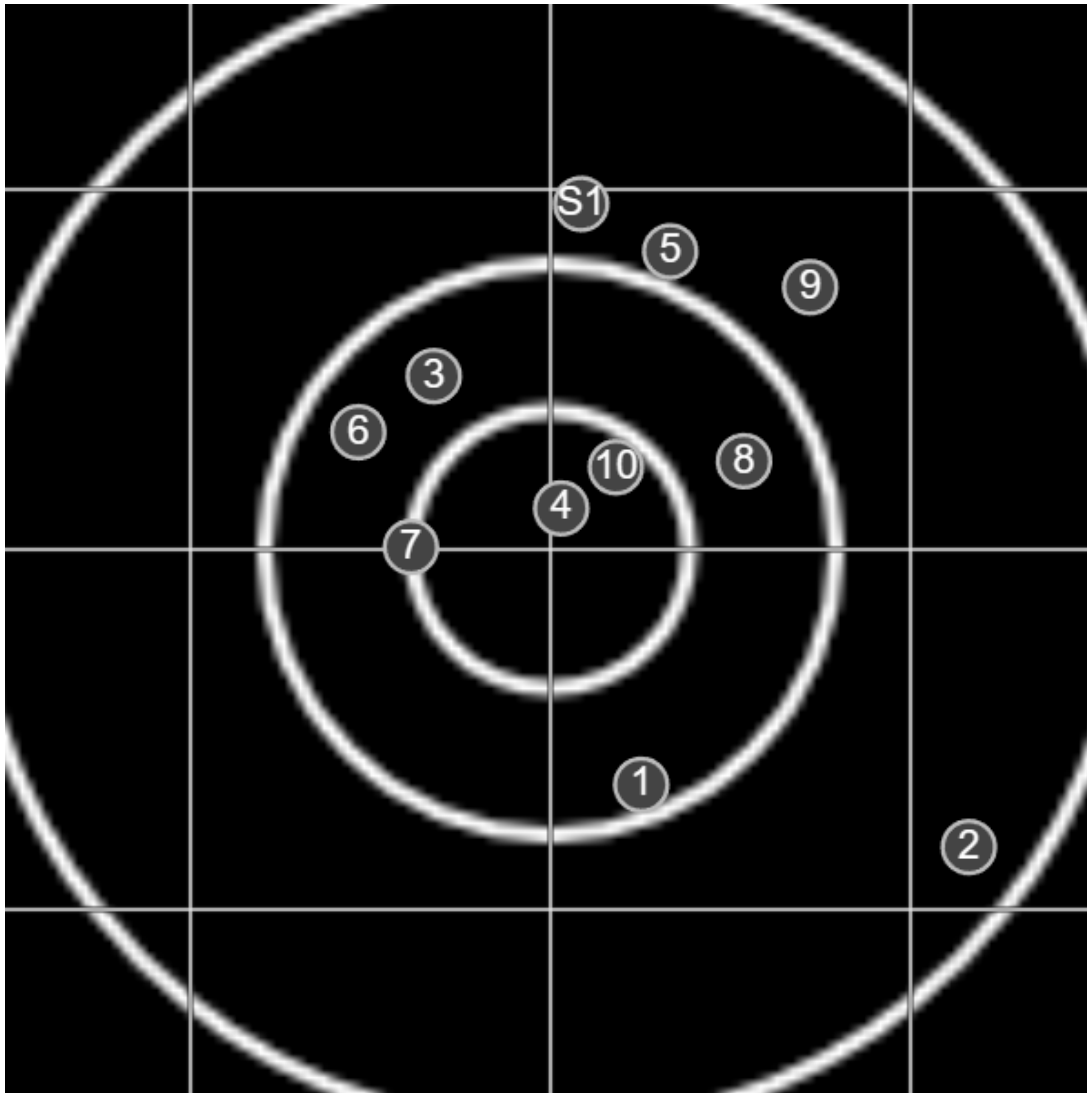

true  
03/06/2023  
2:48:34 pm

**BRC Club Shoot**  
Series 1  
300 yards

**BRC T6 [-58]**  
AU-300y

Group: 163.4 mm  
(135.1w x 131.9h)

(Iron)  
Shooter  
Dennis Lavelle [m04]

**47.3**

**FINAL**  
v: 2192, sd: 14.6