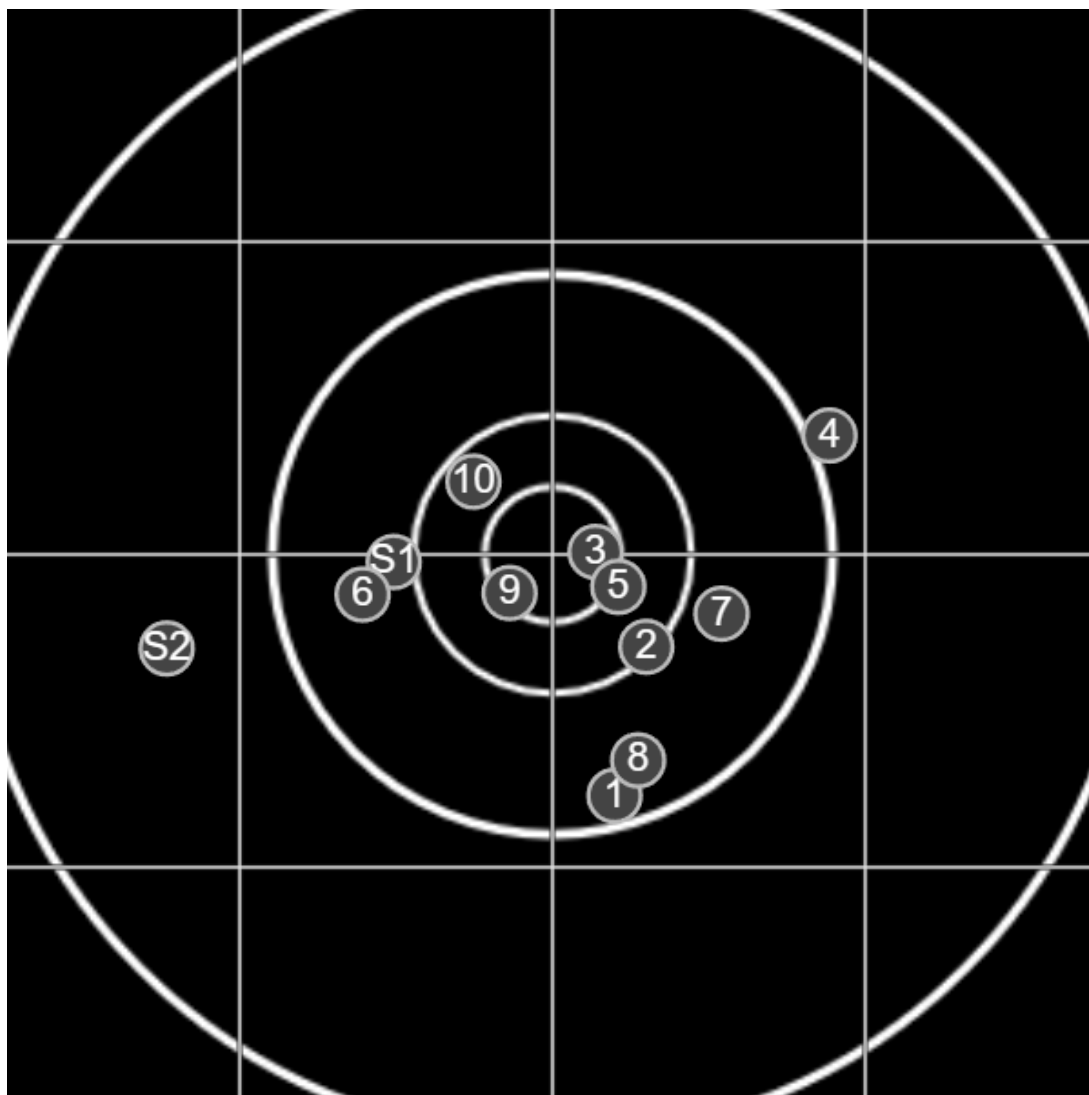

**SILVER
MOUNTAIN
TARGETS**
Made in Canada

true
24/06/2023
2:00:01 pm

BRC Club Shoot
Series 1
600 yards

BRC T4 [-55]
AU-600y

Group: 251.1 mm
(237.7w x 183.4h)

(F)
Shooter
Garry Cafe [m28]

54.3

FINAL
v: 2010, sd: 15.4

#	fps	score
10	1986	6
9	1984	X
8	2020	5
7	2010	5
6	1998	5
5	2031	X
4	2024	4
3	2011	X
2	2022	6
1	2019	5
S2	2021	(4)
S1	2045	(5)

**SILVER
MOUNTAIN
TARGETS**
Made in Canada

true
24/06/2023
2:55:30 pm

BRC Club Shoot
Series 1
600 yards

BRC T6 [-55]
AU-600y

Group: 184.3 mm
(97.7w x 184.1h)

(F)
Shooter
Garry Cafe [m28]

58.2

FINAL
v: 1987, sd: 7.2

#	fps	score
10	1970	5
9	1990	X
8	1988	5
7	1990	6
6	1996	6
5	1991	X
4	1990	6
3	1988	6
2	1977	6
1	1986	6
S2	1989	(5)
S1	1969	(6)