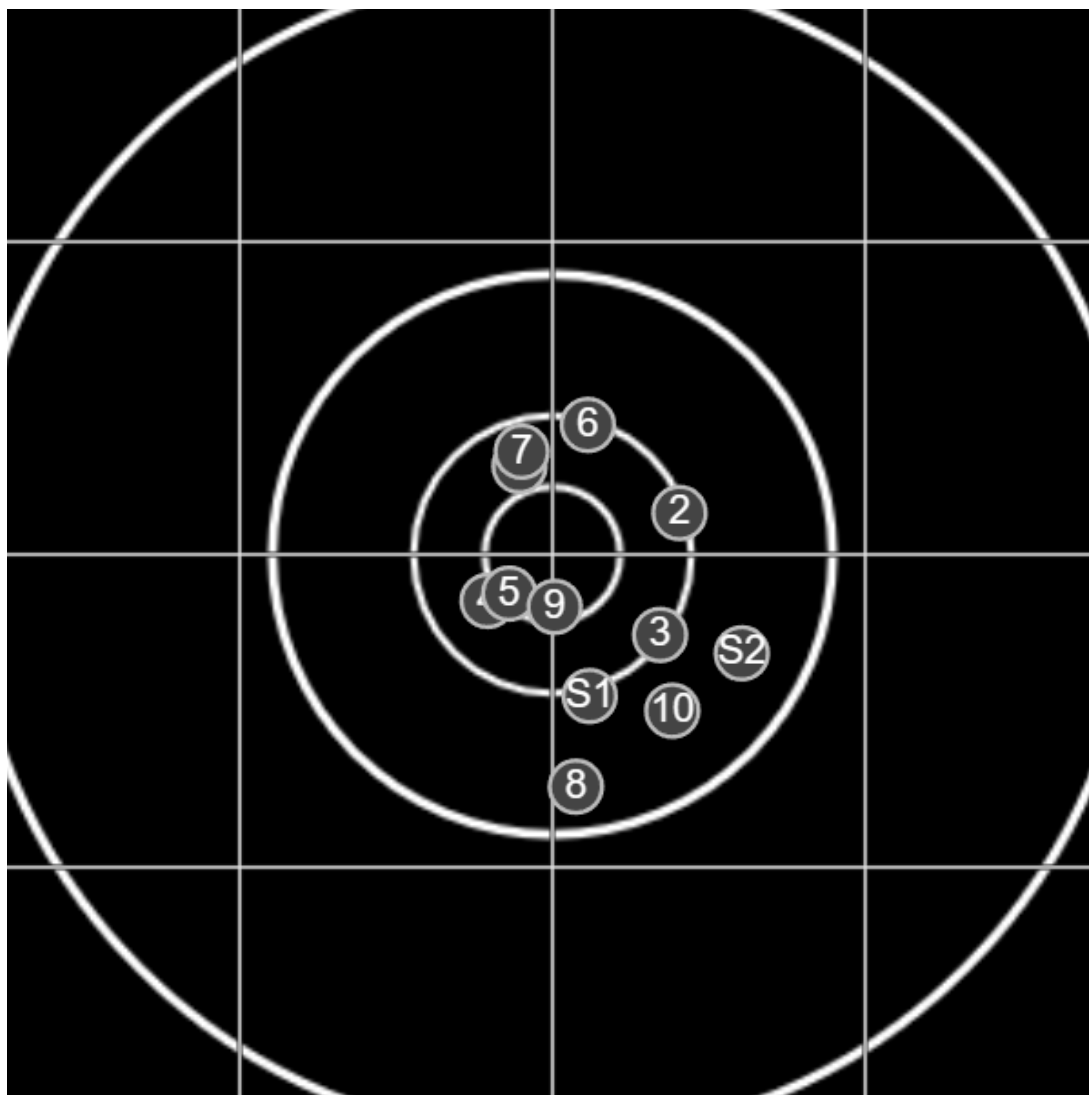

#	fps	score
10	1986	6
9	1984	X
8	2020	5
7	2010	5
6	1998	5
5	2031	X
4	2024	4
3	2011	X
2	2022	6
1	2019	5
S2	2021	(4)
S1	2045	(5)

**SILVER
MOUNTAIN
TARGETS**
Made in Canada

true
24/06/2023
2:55:30 pm

BRC Club Shoot
Series 1
600 yards

BRC T6 [-55]
AU-600y

Group: 184.3 mm
(97.7w x 184.1h)

(F)
Shooter
Garry Cafe [m28]

58.2

FINAL
v: 1987, sd: 7.2

#	fps	score
10	1970	5
9	1990	X
8	1988	5
7	1990	6
6	1996	6
5	1991	X
4	1990	6
3	1988	6
2	1977	6
1	1986	6
S2	1989	(5)
S1	1969	(6)