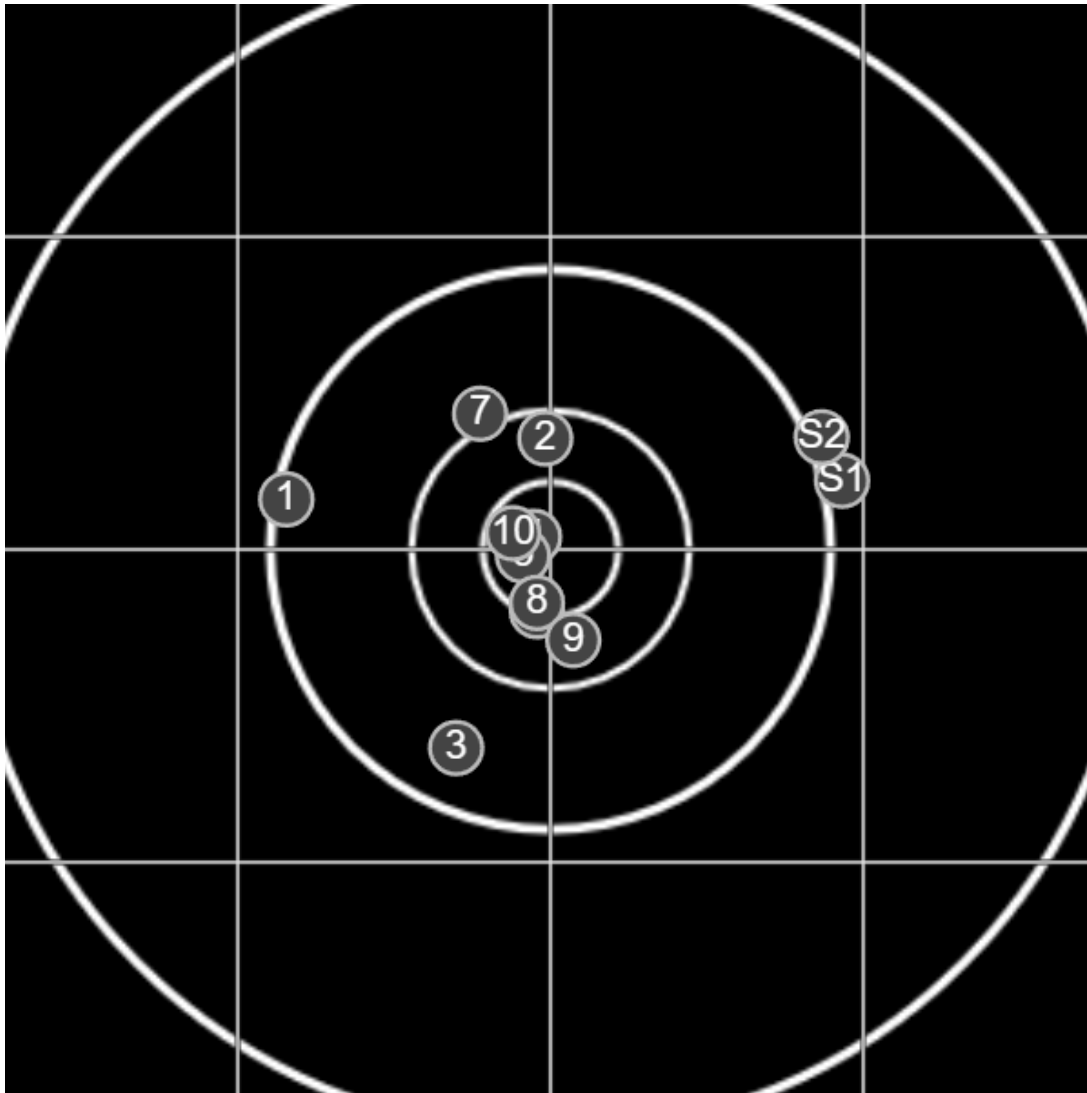

true  
24/06/2023  
2:25:54 pm

**BRC Club Shoot**  
Series 1  
600 yards

**BRC T6 [-55]**  
AU-600y

Group: 170.6 mm  
(146.1w x 170.2h)

(F)

**Shooter**  
Graham Willis [m08]

**57.5**

**FINAL**  
v: 1937, sd: 12.1