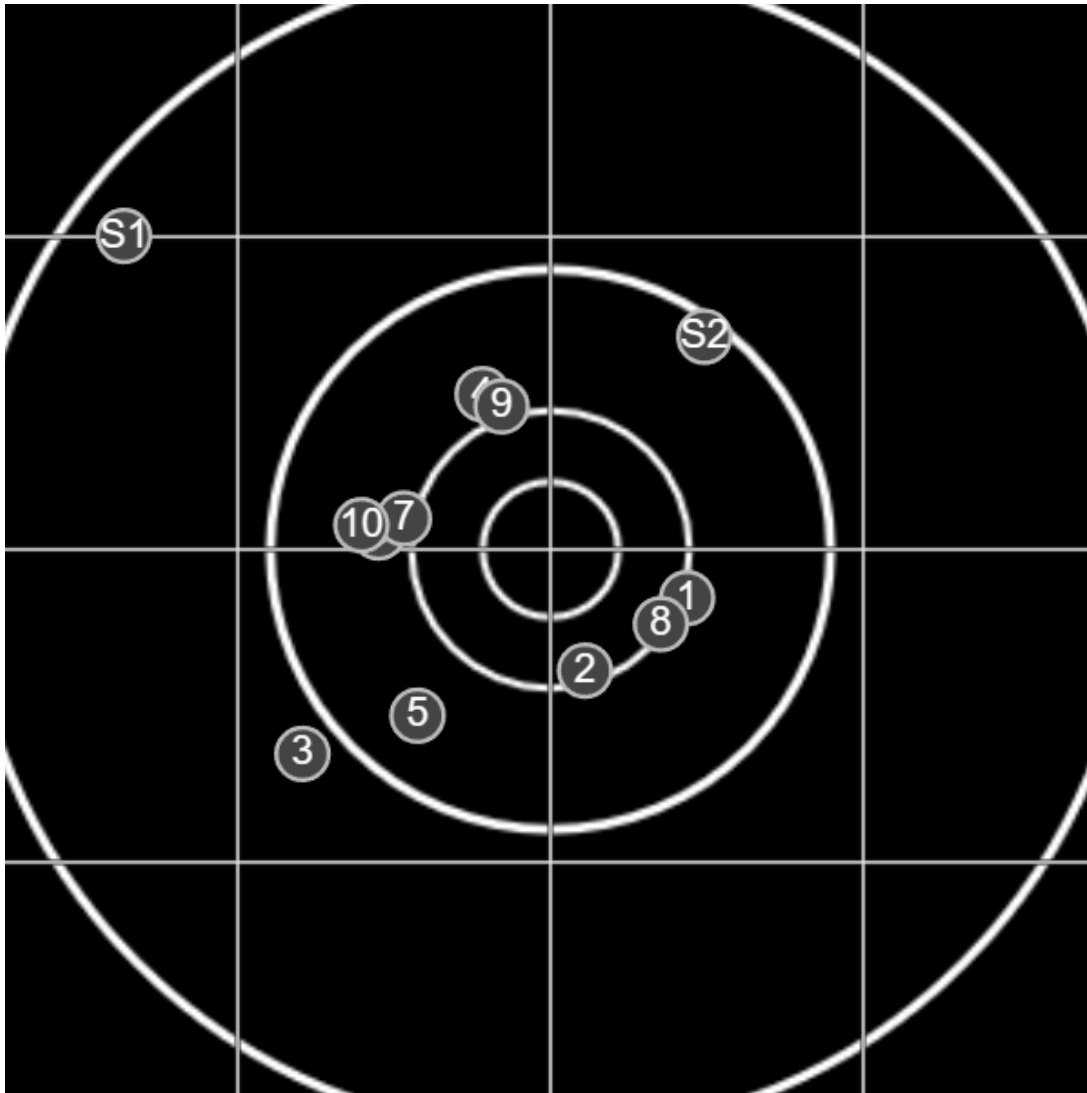

**SILVER  
MOUNTAIN  
TARGETS**  
Made in Canada

true  
24/06/2023  
1:38:32 pm

**BRC Club Shoot**  
Series 1  
600 yards

**BRC T6 [-55]**  
AU-600y

Group: 211.3 mm  
(195.8w x 183.1h)

(F)

**Shooter**  
Graham Willis [m08]

**53.0**

**FINAL**  
v: 1932, sd: 8.2

#	fps	score
10	1946	5
9	1942	5
8	1919	6
7	1928	6
6	1933	5
5	1924	5
4	1939	5
3	1933	4
2	1922	6
1	1929	6
S2	1924	(5)
S1	1889	(4)

**SILVER  
MOUNTAIN  
TARGETS**  
Made in Canada

true  
24/06/2023  
2:25:54 pm

**BRC Club Shoot**  
Series 1  
600 yards

**BRC T6 [-55]**  
AU-600y

Group: 170.6 mm  
(146.1w x 170.2h)

(F)

**Shooter**  
Graham Willis [m08]

**57.5**

**FINAL**  
v: 1937, sd: 12.1