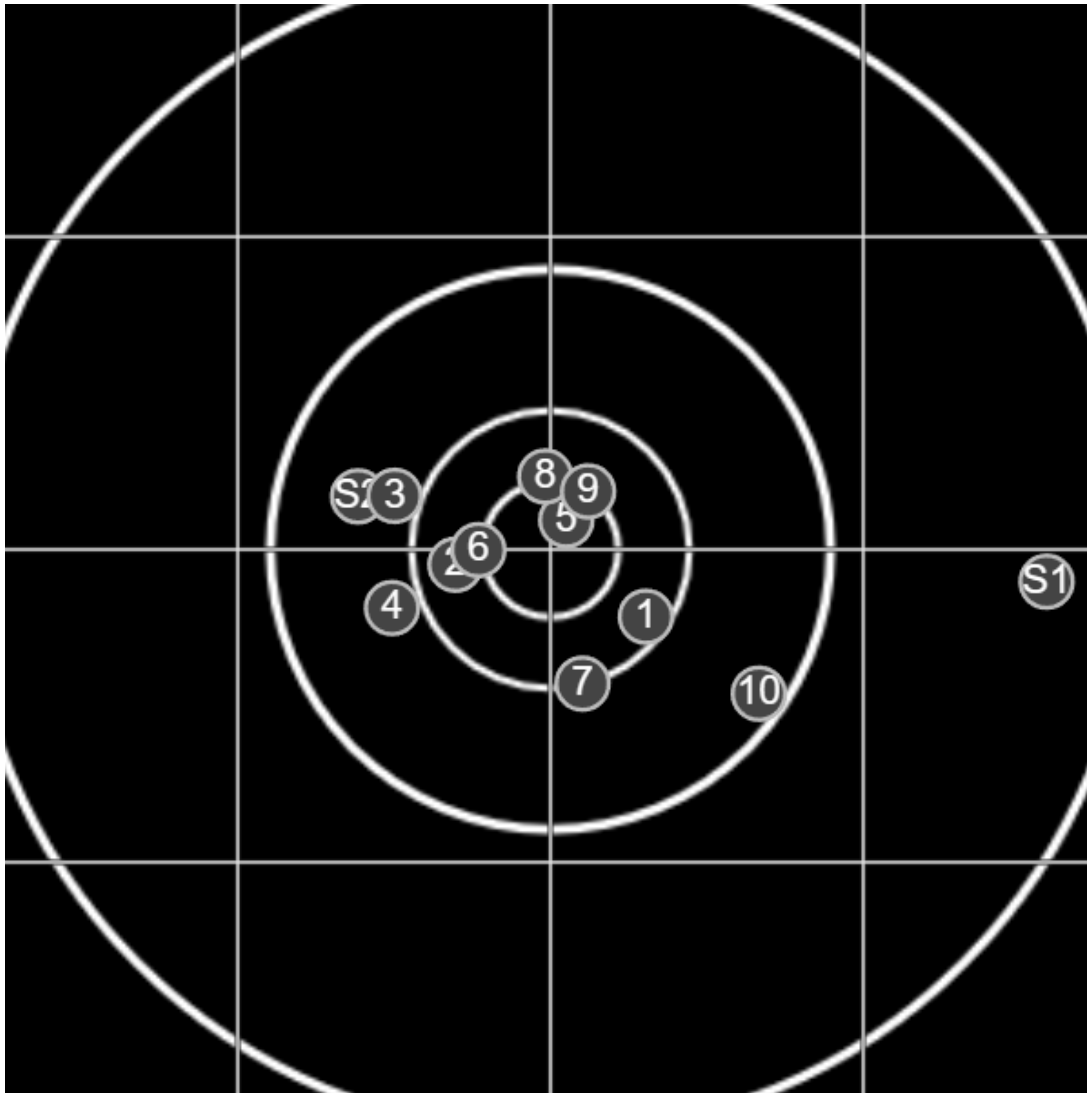

true  
24/06/2023  
2:35:42 pm

**BRC Club Shoot**  
Series 1  
600 yards

**BRC T4 [-55]**  
AU-600y

Group: 211.0 mm  
(186.8w x 110.6h)

(F)

**Shooter**  
Mal Wright [m24]

**57.4**

**FINAL**  
v: 1934, sd: 13.4