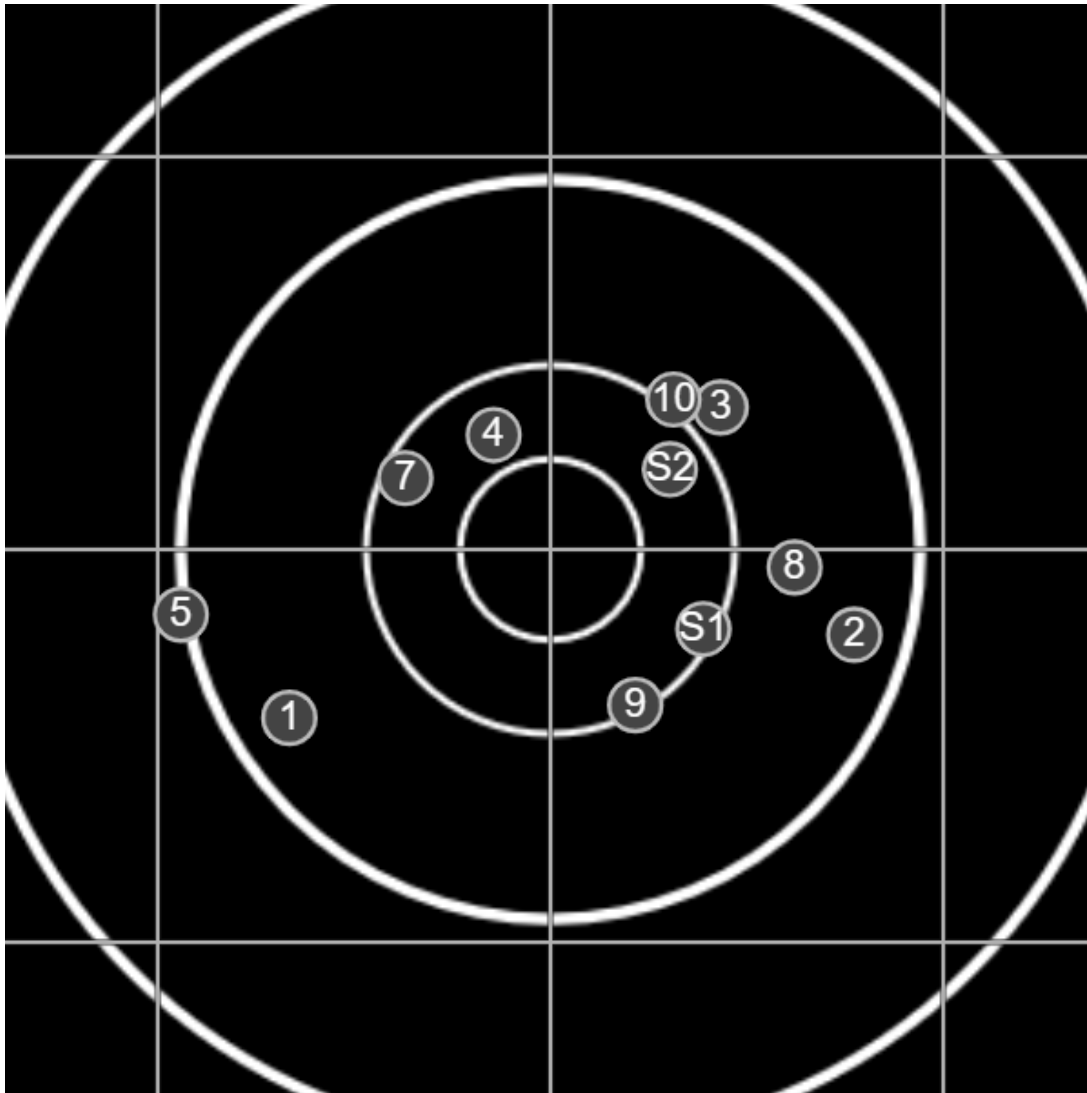

**SILVER
MOUNTAIN
TARGETS**
Made in Canada

true
18/03/2023
1:31:28 pm

BRC Club Shoot
C R Kelly Cup
900yards

BRC T4 [-76]
AU-LR

Group: 668.7 mm
(659.2w x 216.2h)

(F)

Shooter
Geoff Willis [m06]

51.0

FINAL
v: 1641, sd: 12.0

#	fps	score
10	1663	5
9	1635	6
8	1626	5
7	1661	6
6	1642	3
5	1630	5
4	1638	6
3	1629	5
2	1639	5
1	1646	5
S2	1652	(6)
S1	1651	(6)