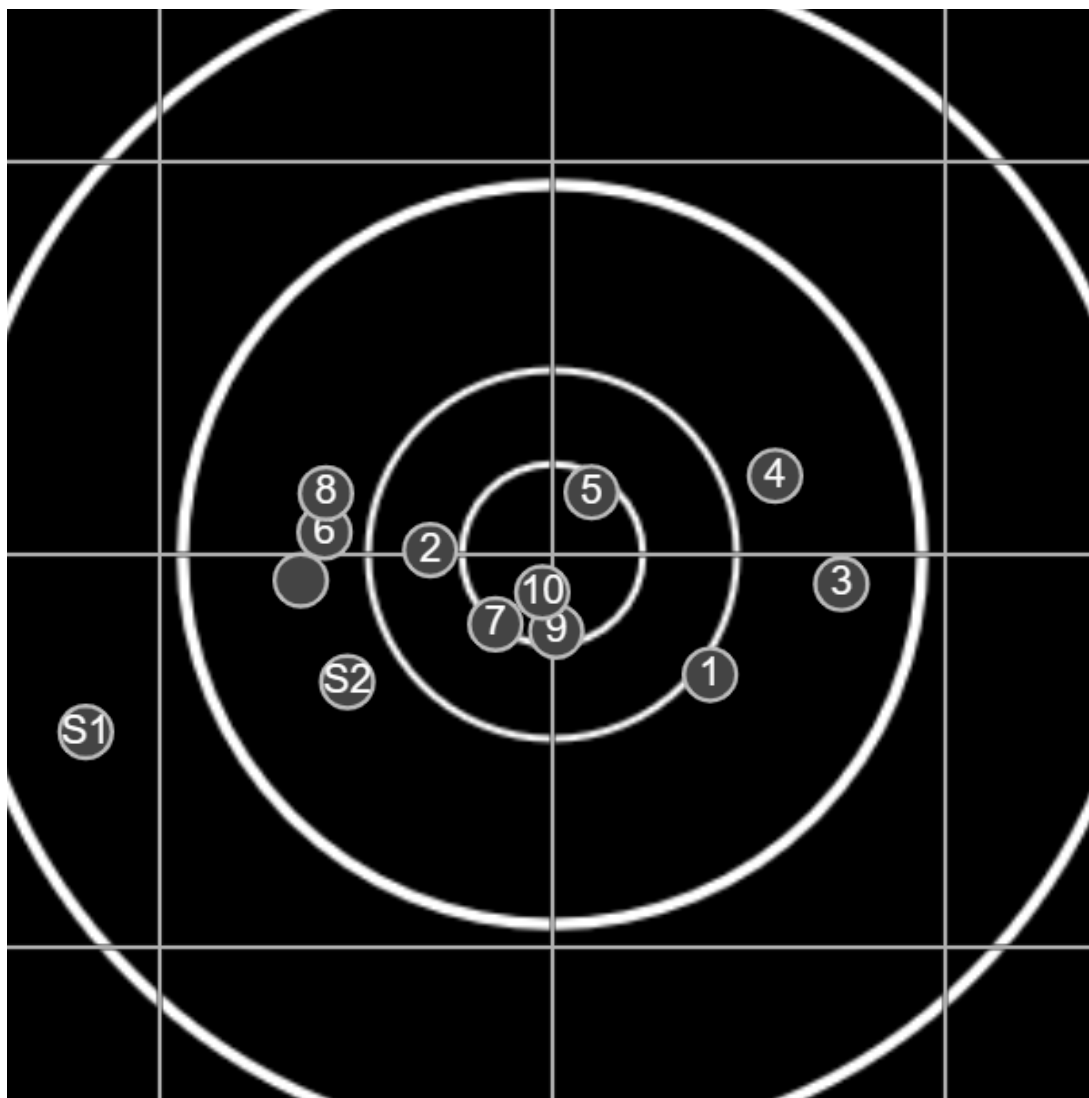

**SILVER
MOUNTAIN
TARGETS**
Made in Canada

true
18/03/2023
12:37:15 pm

BRC Club Shoot
C R Kelly Cup
900yards

BRC T6 [-71]
AU-LR

Group: 355.3 mm
(350.8w x 134.9h)

(F)

Shooter
Graham Willis [m08]

55.4

FINAL
v: 1555, sd: 8.3

#	fps	score
10	1543	X
9	1544	X
8	1553	5
7	1566	X
6	1553	5
5	1569	X
4	1549	5
3	1561	5
2	1552	6
1	1559	5
S2	1562	(5)
S1	1547	(4)
	1487	(5)

**SILVER
MOUNTAIN
TARGETS**
Made in Canada