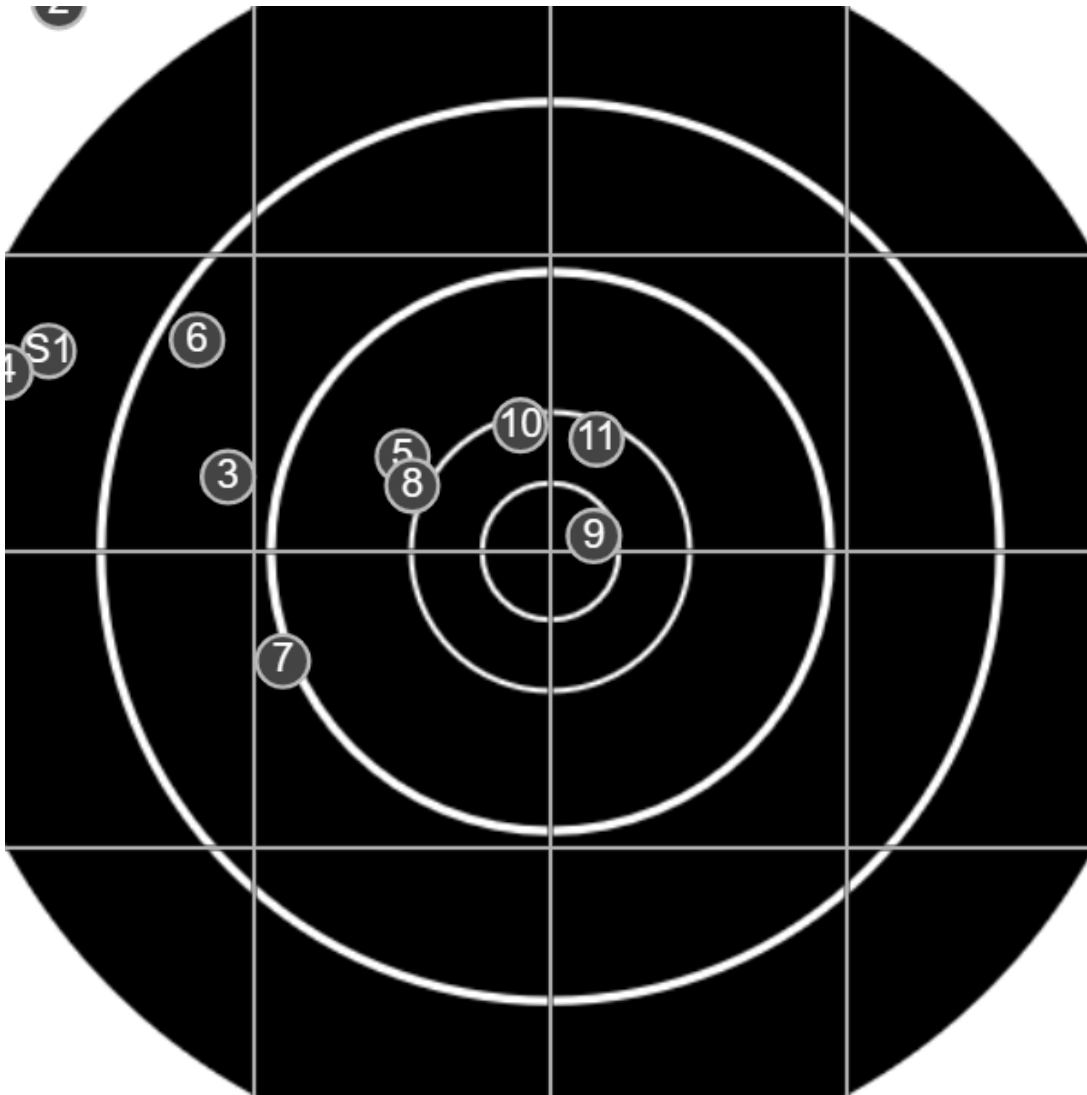

#	fps	score
10	1912	X
9	1881	X
8	1876	6
7	1885	5
6	1892	4
5	1872	5
4	1892	5
3	1872	X
2	1902	4
1	1868	5
S2	1901	(4)
S1	1773	(2)

**SILVER
MOUNTAIN
TARGETS**
Made in Canada

true
18/03/2023
12:59:09 pm

BRC Club Shoot
C R Kelly Cup
900yards

BRC T4 [-76]
AU-LR

Group: 678.5 mm
(530.6w x 591.6h)

(F)

Shooter

Mal Wright [m24]
TOO MANY SHOTS!
v: 1710, sd: 540.9

#	fps	score
11	1855	6
10	1876	6
9	1873	X
8	1892	5
7	1890	4
6	1888	4
5	1879	5
4	1867	3
3	1882	4
2	1908	2
1	0	0
S1	1864	(3)