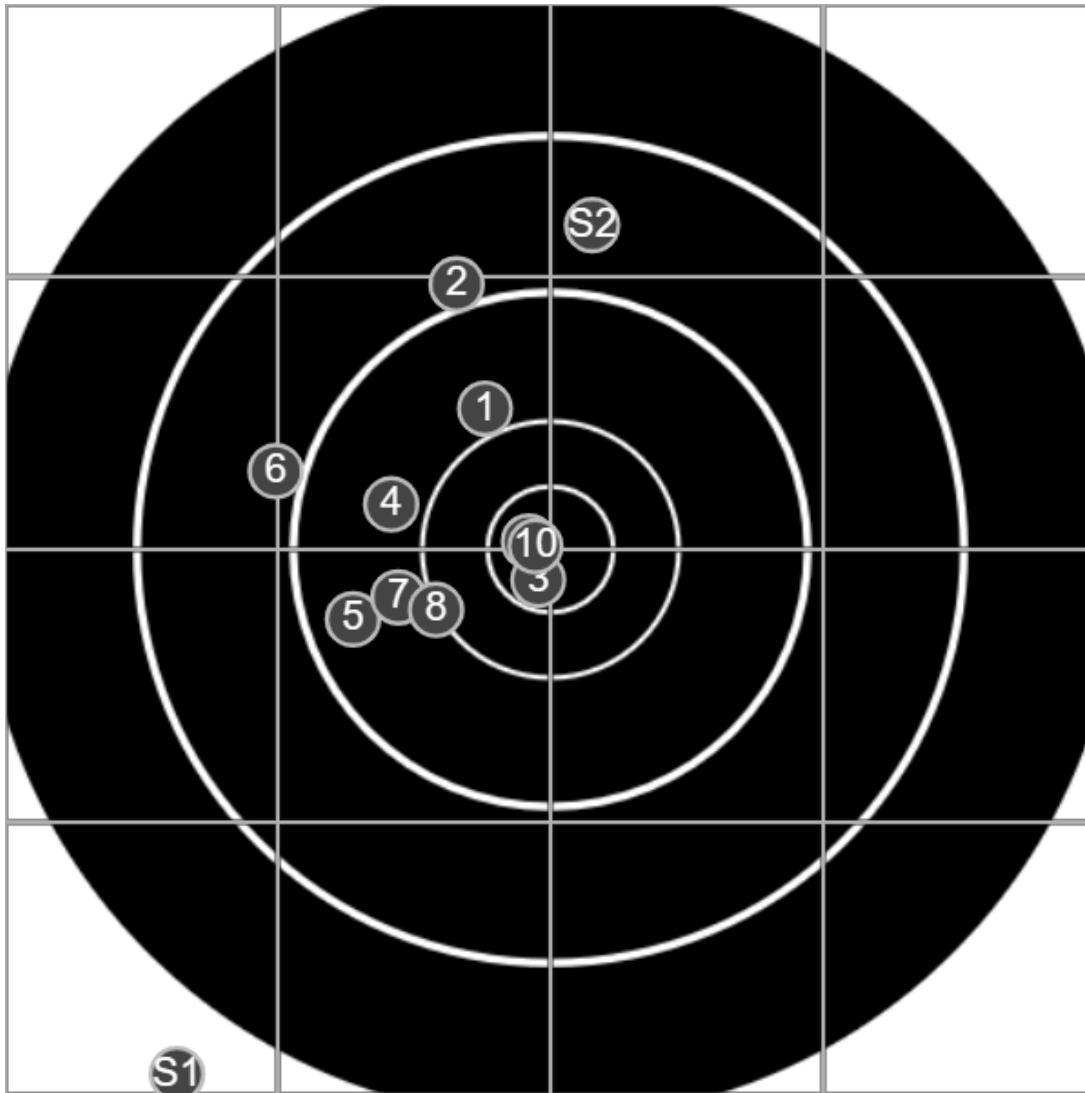

**SILVER
MOUNTAIN
TARGETS**
Made in Canada

true
18/03/2023
12:04:22 pm

BRC Club Shoot
C R Kelly Cup
900yards

BRC T4 [-76]
AU-LR

Group: 342.1 mm
(256.1w x 326.8h)

(F)
Shooter
Mal Wright [m24]

52.3

FINAL
v: 1885, sd: 13.4

#	fps	score
10	1912	X
9	1881	X
8	1876	6
7	1885	5
6	1892	4
5	1872	5
4	1892	5
3	1872	X
2	1902	4
1	1868	5
S2	1901	(4)
S1	1773	(2)

**SILVER
MOUNTAIN
TARGETS**
Made in Canada

true
18/03/2023
12:59:09 pm

BRC Club Shoot
C R Kelly Cup
900yards

BRC T4 [-76]
AU-LR

Group: 678.5 mm
(530.6w x 591.6h)

(F)

Shooter

Mal Wright [m24]
TOO MANY SHOTS!
v: 1710, sd: 540.9

#	fps	score
11	1855	6
10	1876	6
9	1873	X
8	1892	5
7	1890	4
6	1888	4
5	1879	5
4	1867	3
3	1882	4
2	1908	2
1	0	0
S1	1864	(3)