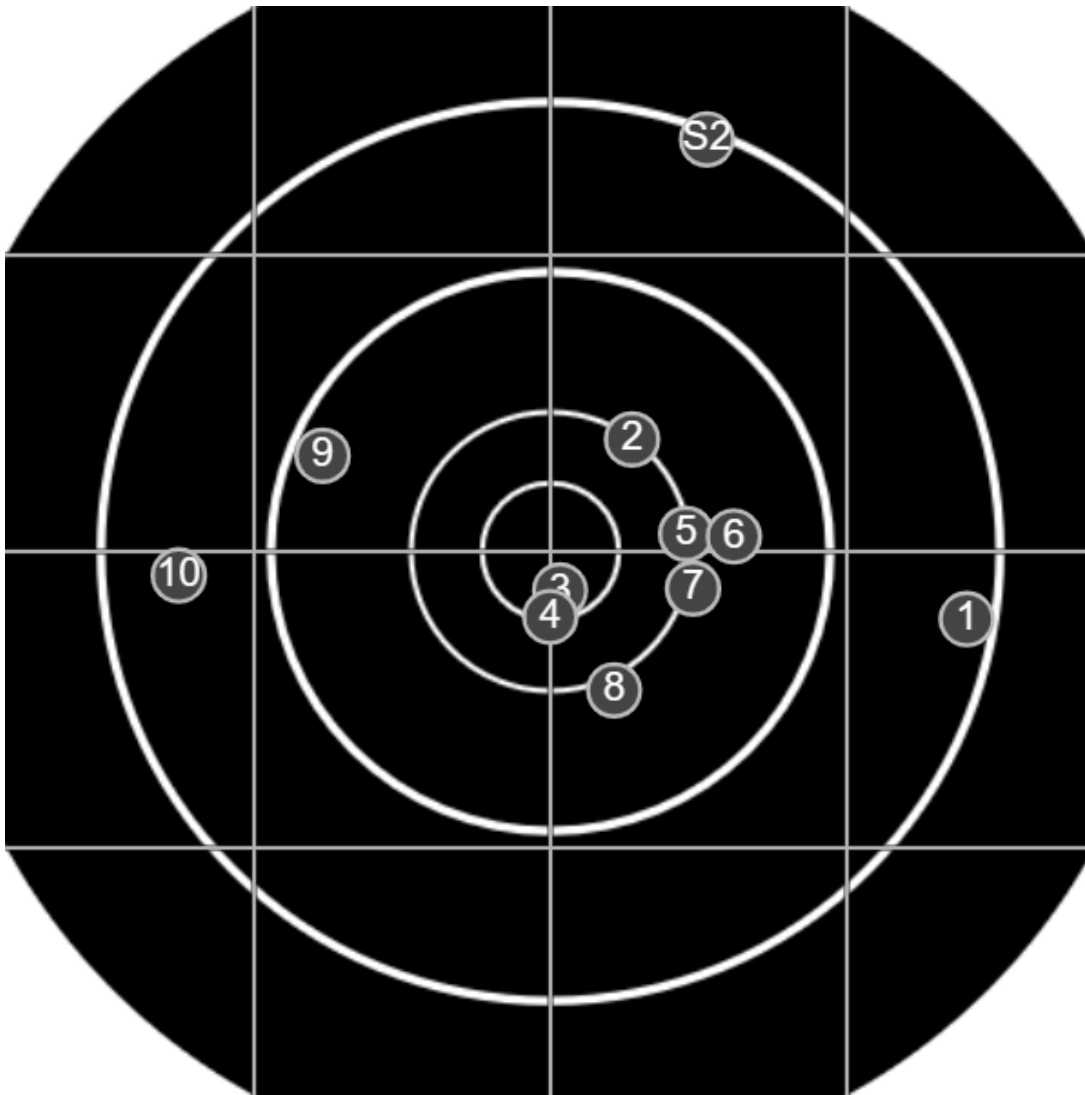

**SILVER
MOUNTAIN
TARGETS**
Made in Canada

true
18/03/2023
12:08:54 pm

BRC Club Shoot
C R Kelly Cup
900yards

BRC T6 [-71]
AU-LR

Group: 708.5 mm
(707.4w x 225.2h)

(F)
Shooter
Phil Mahon [m11]

52.2

FINAL
v: 1506, sd: 9.1

BRC T6 [-71]
AU-LR

Group: 347.8 mm
(293.8w x 232.0h)

(F)
Shooter
Phil Mahon [m11]

54.1

FINAL
v: 1519, sd: 13.2

#	fps	score
10	1535	5
9	1510	5
8	1500	6
7	1520	6
6	1508	6
5	1512	5
4	1523	5
3	1521	4
2	1547	X
1	1513	6
S1	1509	(2)