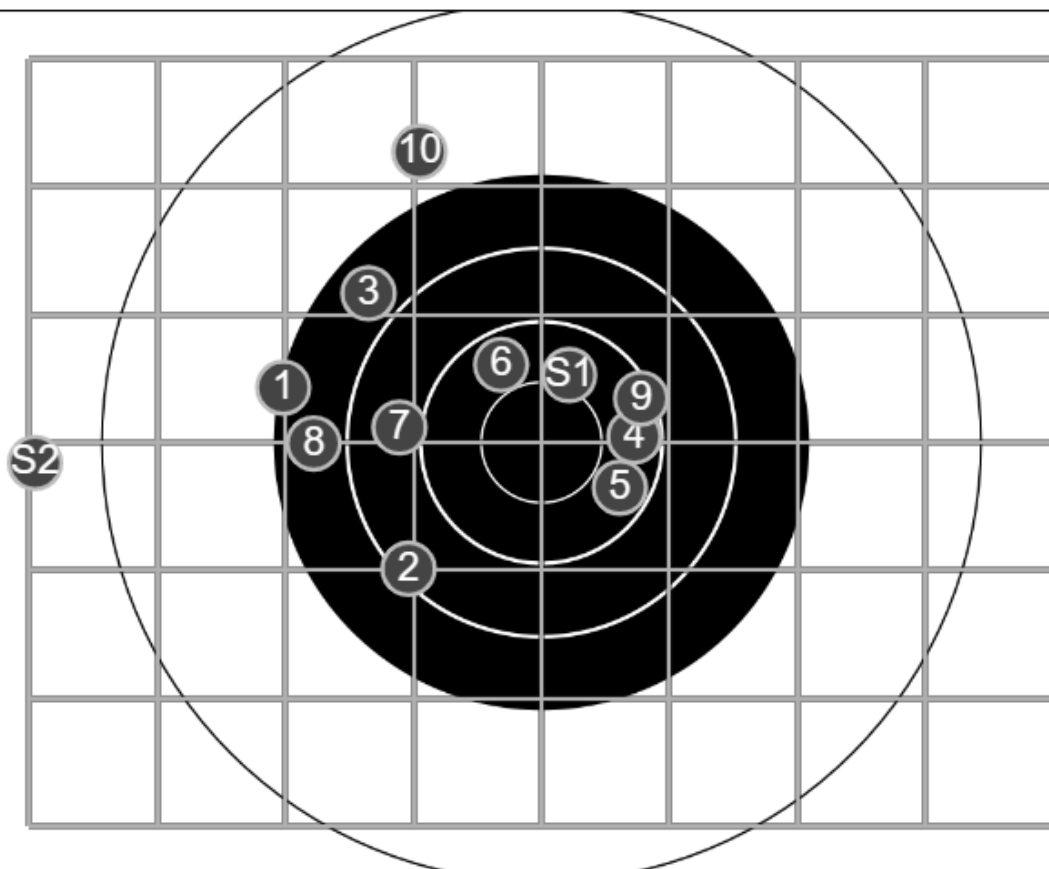

**SILVER
MOUNTAIN
TARGETS**
Made in Canada

true
18/03/2023
12:30:39 pm

BRC Club Shoot
C R Kelly Cup
900yards

BRC T6 [-71]
AU-LR

Group: 866.0 mm
(743.0w x 865.7h)

(Iron)
Shooter
Ron Gibson [m05]

39.0

FINAL
v: 1560, sd: 17.1

#	fps	score
10	1589	2
9	1549	5
8	1569	3
7	1561	4
6	1551	5
5	1583	5
4	1535	5
3	1564	3
2	1536	4
1	1559	3
S2	1558	(1)
S1	1547	(5)