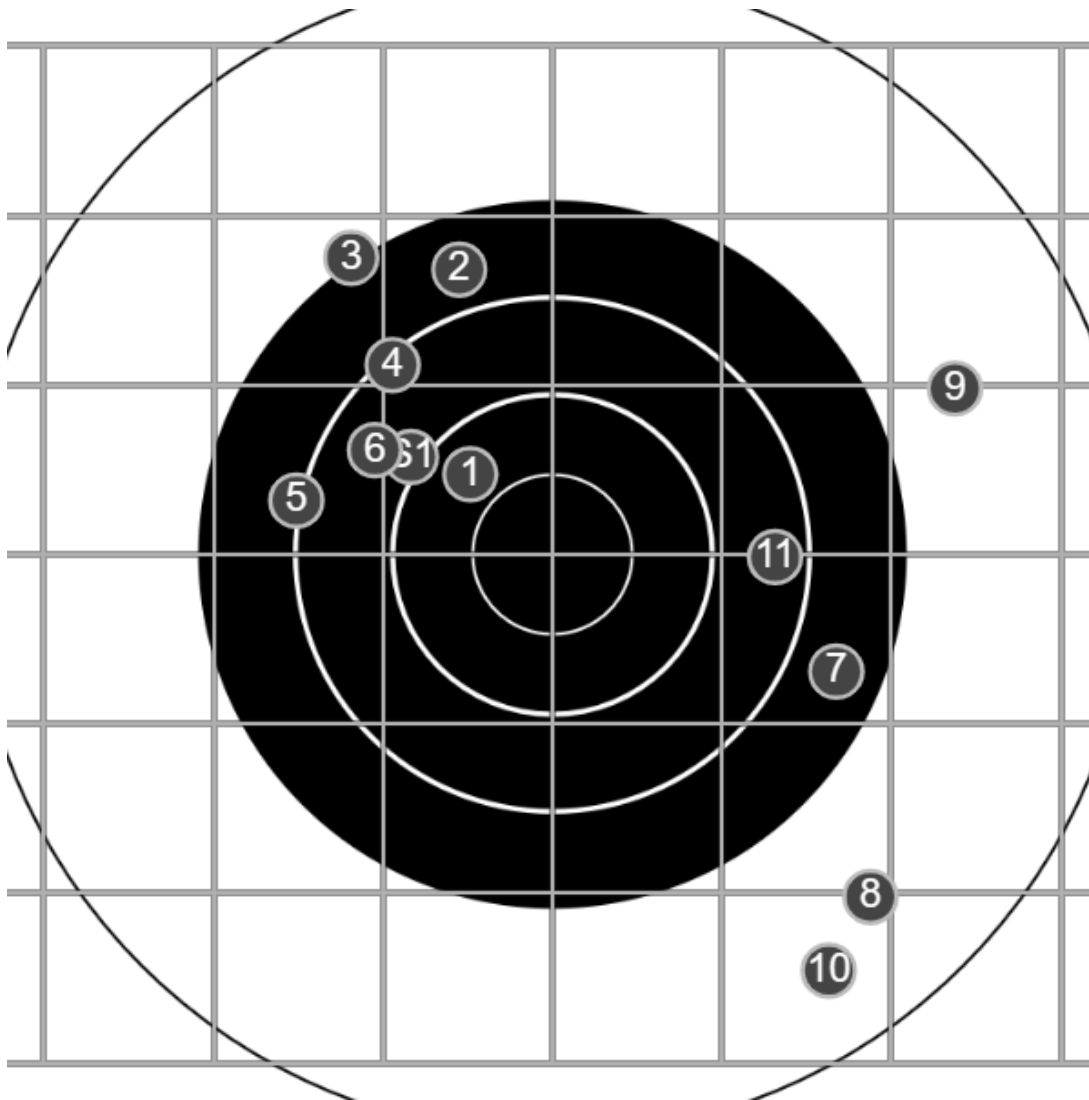

18/03/2023  
1:07:50 pm

**BRC Club Shoot**  
C R Kelly Cup  
900yards

**BRC T6 [-71]**  
AU-LR

Group: 1347.2 mm  
(1033.9w x 1119.3h)

(Iron)

**Shooter**

Ron Gibson [m05]  
**TOO MANY SHOTS!**  
v: 1552, sd: 43.3