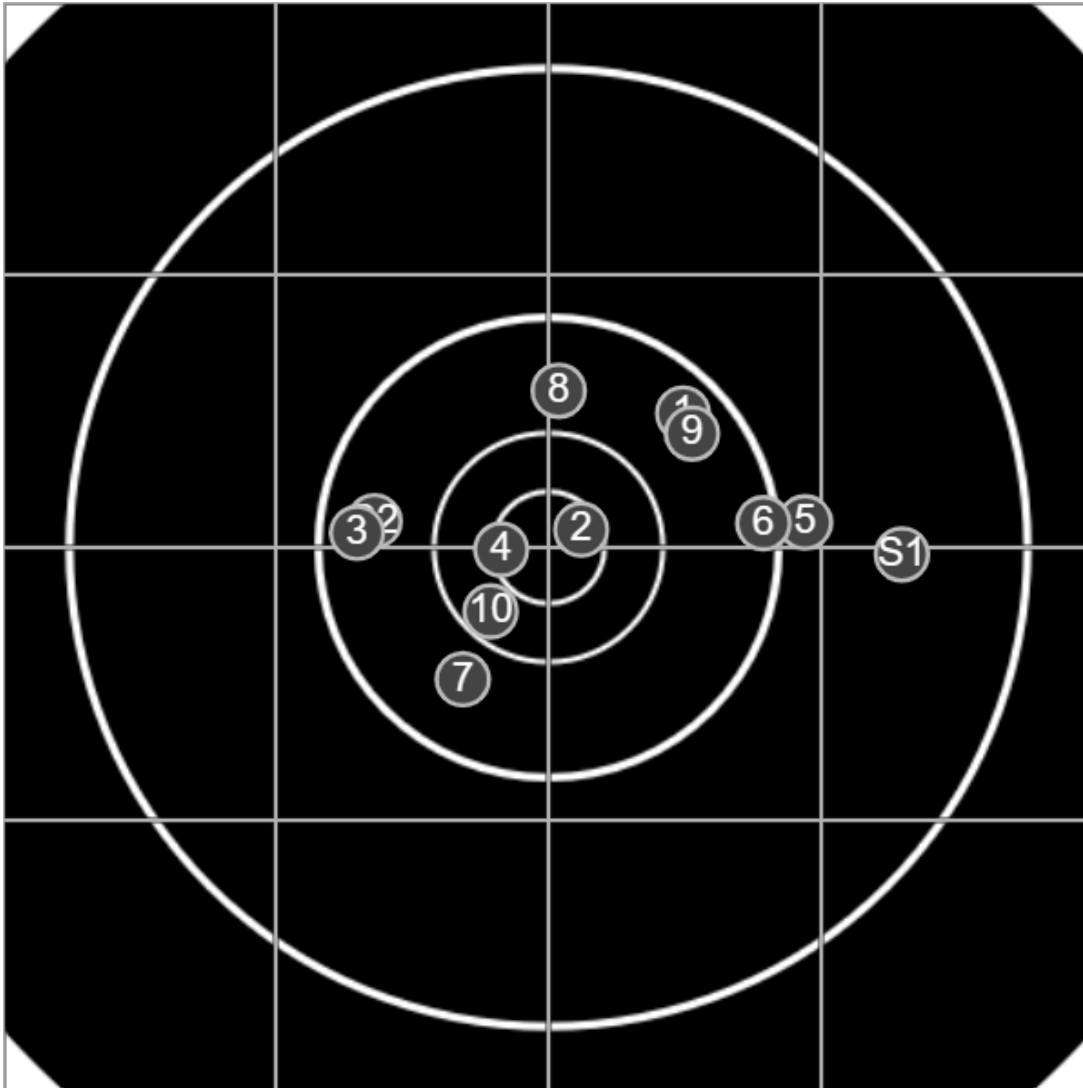

**SILVER
MOUNTAIN
TARGETS**
Made in Canada

true
06/05/2023
2:30:03 pm

BRC Club Shoot
W & J Brown Shield
700yards

BRC T4 [-64]
AU-700y

Group: 213.3 mm
(213.3w x 158.4h)

(F)
Shooter
Garry Cafe [m28]

53.2

FINAL
v: 1877, sd: 14.4

#	fps	score
10	1854	6
9	1876	6
8	1895	X
7	1900	5
6	1871	X
5	1871	4
4	1864	5
3	1874	5
2	1869	6
1	1897	4
S2	1873	(4)
S1	1882	(5)

**SILVER
MOUNTAIN
TARGETS**
Made in Canada

true
06/05/2023
3:53:12 pm

BRC Club Shoot
W & J Brown Shield
700yards

BRC T4 [-64]
AU-700y

Group: 306.0 mm
(305.9w x 197.1h)

(F)
Shooter
Garry Cafe [m28]

52.2

FINAL
v: 1869, sd: 8.5

#	fps	score
10	1869	6
9	1873	5
8	1874	5
7	1889	5
6	1855	5
5	1866	4
4	1862	X
3	1866	5
2	1867	X
1	1868	5
S2	1864	(5)
S1	1858	(4)