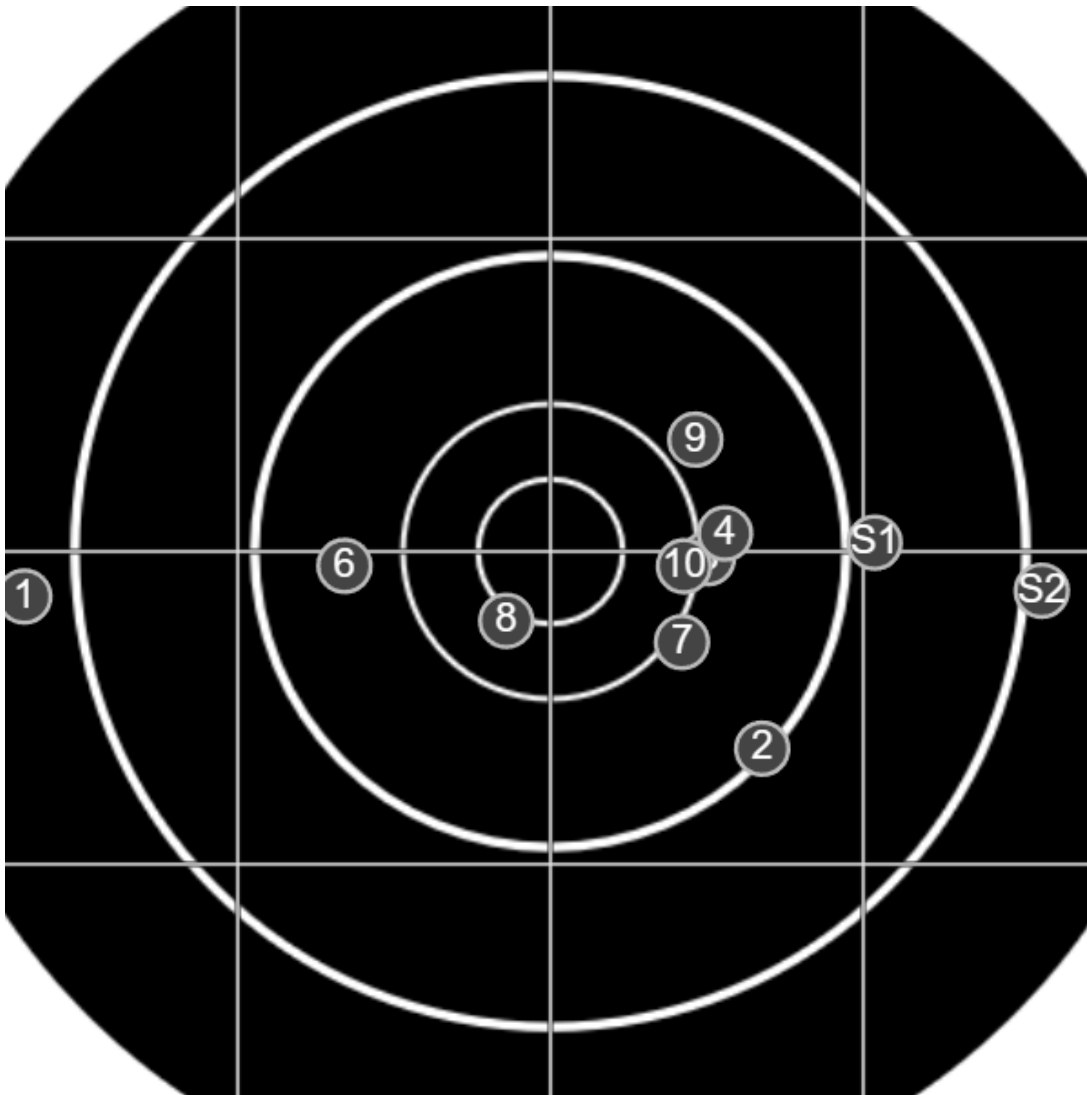

**SILVER
MOUNTAIN
TARGETS**
Made in Canada

true
13/05/2023
2:27:56 pm

BRC Club Shoot
W & J Brown Shield
900yards

BRC T4 [-62]
AU-LR

Group: 639.3 mm
(626.1w x 262.2h)

(F)

Shooter
Ben Wright [m09]

45.0

FINAL
v: 1507, sd: 502.5

#	fps	score
10	1680	6
9	1688	5
8	1669	6
7	1667	5
6	1677	5
5	0	0
4	1666	5
3	1669	5
2	1668	5
1	1688	3
S2	1683	(3)
S1	1664	(4)