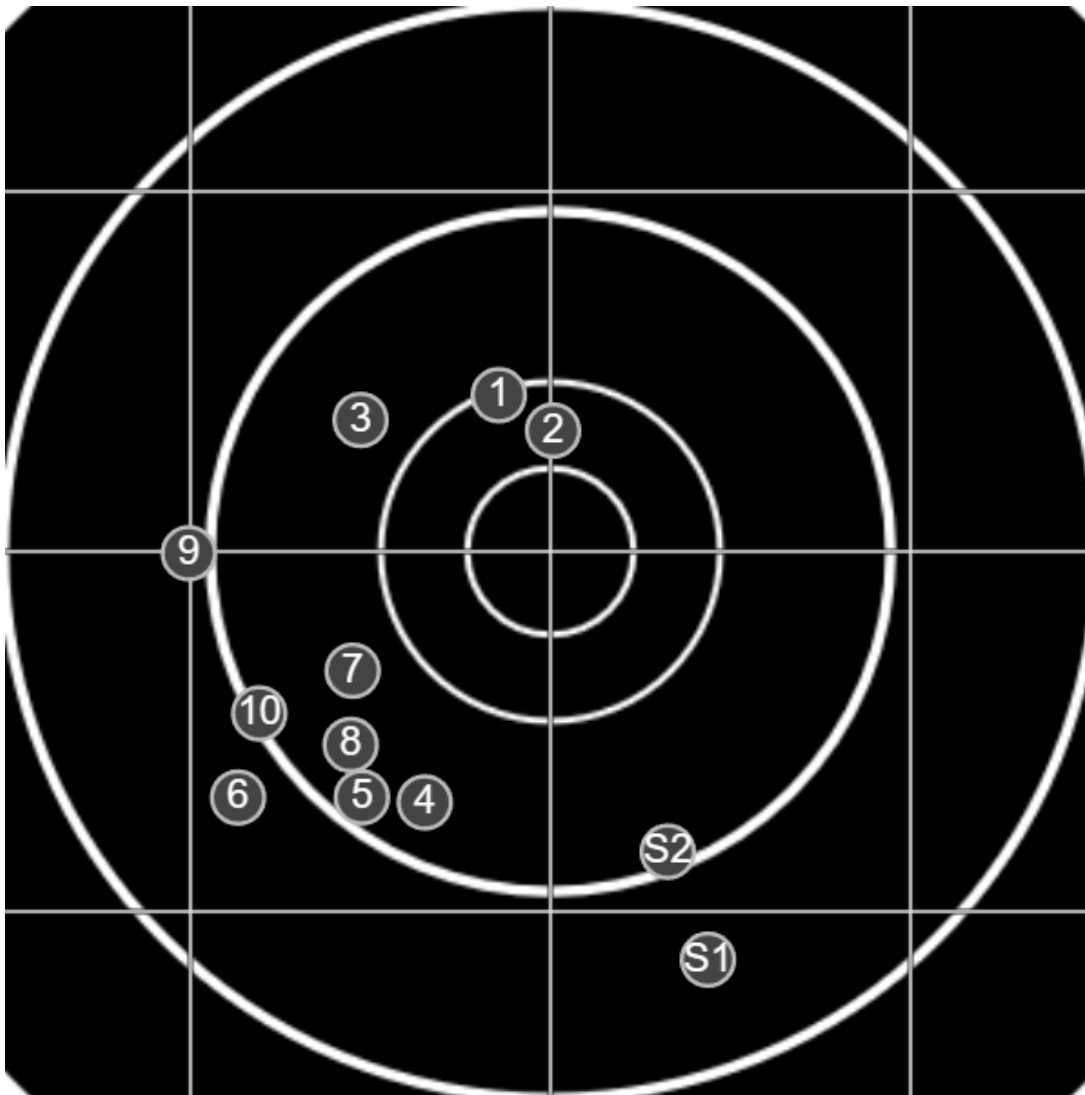

**SILVER
MOUNTAIN
TARGETS**
Made in Canada

true
13/05/2023
2:53:58 pm

BRC Club Shoot
W & J Brown Shield
900yards

BRC T4 [-62]
AU-LR

Group: 356.8 mm
(268.8w x 300.5h)

(F)
Shooter
David Butler [m20]

50.0

FINAL
v: 1396, sd: 11.0

#	fps	score
10	1391	5
9	1399	4
8	1397	5
7	1384	5
6	1382	4
5	1388	5
4	1390	5
3	1418	5
2	1410	6
1	1404	6
S2	1376	(5)
S1	1409	(4)

**SILVER
MOUNTAIN
TARGETS**
Made in Canada

true
13/05/2023
3:46:34 pm

BRC Club Shoot
W & J Brown Shield
900yards

BRC T4 [-62]
AU-LR

Group: 405.6 mm
(356.5w x 222.5h)

(F)
Shooter
David Butler [m20]

50.3

FINAL
v: 1391, sd: 15.6

#	fps	score
10	1376	5
9	1391	4
8	1370	4
7	1372	3
6	1407	4
5	1424	6
4	1395	X
3	1386	6
2	1391	X
1	1395	X