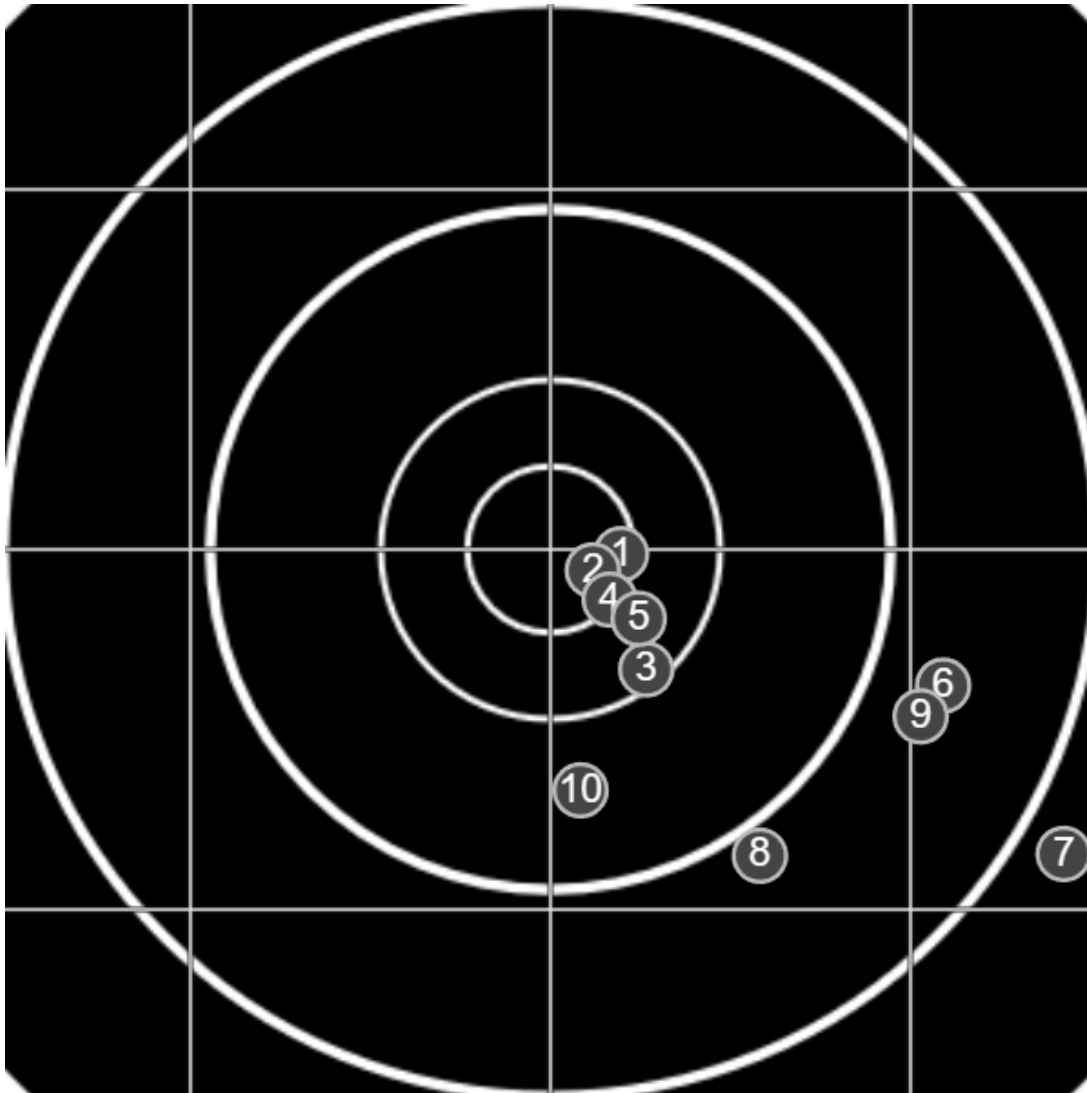

#	fps	score
10	1391	5
9	1399	4
8	1397	5
7	1384	5
6	1382	4
5	1388	5
4	1390	5
3	1418	5
2	1410	6
1	1404	6
S2	1376	(5)
S1	1409	(4)

**SILVER
MOUNTAIN
TARGETS**
Made in Canada

true
13/05/2023
3:46:34 pm

BRC Club Shoot
W & J Brown Shield
900yards

BRC T4 [-62]
AU-LR

Group: 405.6 mm
(356.5w x 222.5h)

(F)
Shooter
David Butler [m20]

50.3

FINAL
v: 1391, sd: 15.6

#	fps	score
10	1376	5
9	1391	4
8	1370	4
7	1372	3
6	1407	4
5	1424	6
4	1395	X
3	1386	6
2	1391	X
1	1395	X