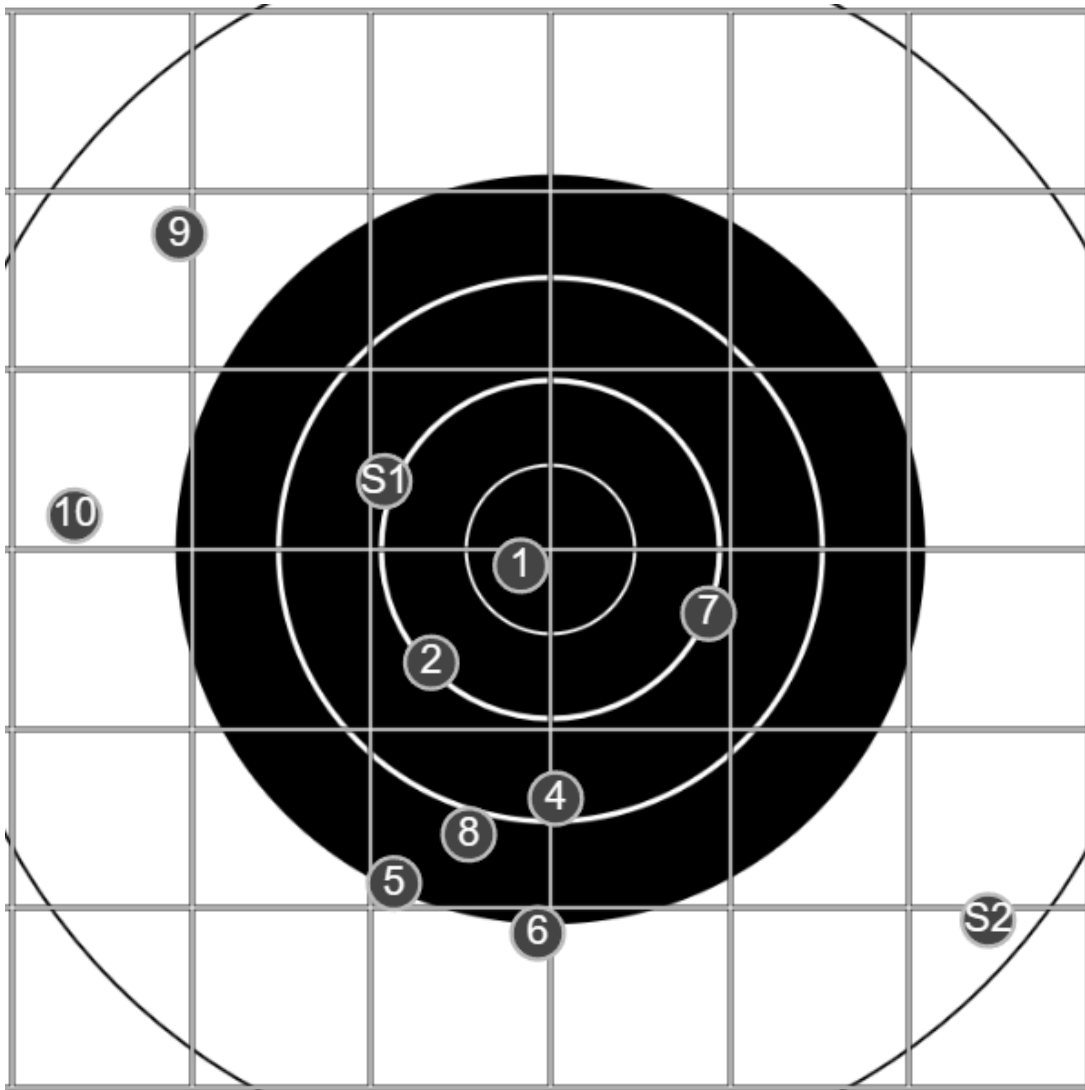

true  
13/05/2023  
4:22:06 pm

**BRC Club Shoot**  
W & J Brown Shield  
900yards

**BRC T6 [-64]  
AU-LR**

Group: 1166.1 mm  
(941.0w x 1037.8h)

(Iron)  
Shooter  
Dennis Lavelle [m04]

**31.1**

**FINAL**  
v: 1290, sd: 430.1