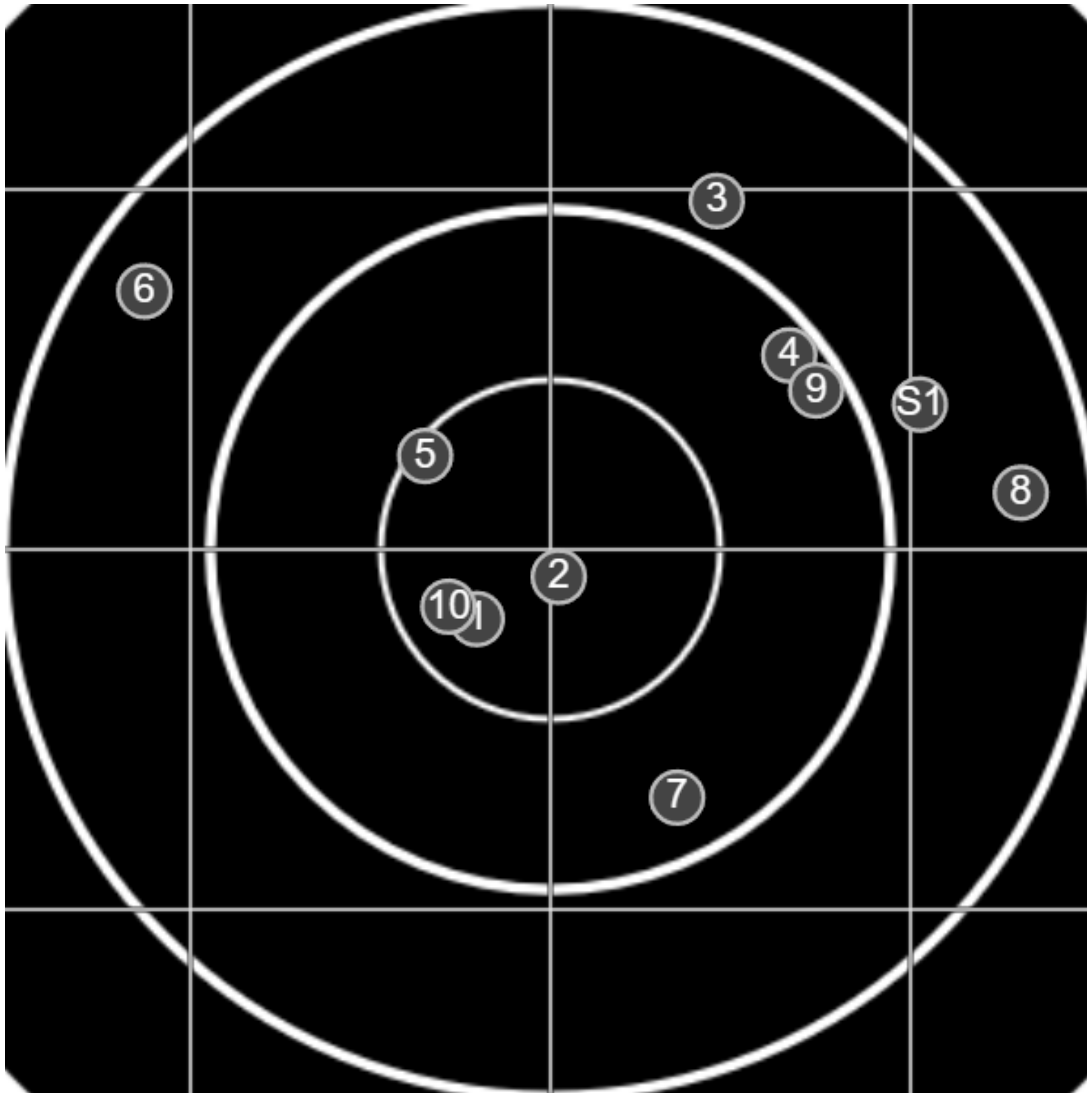

**SILVER  
MOUNTAIN  
TARGETS**  
Made in Canada

true  
13/05/2023  
2:59:45 pm

**BRC Club Shoot**  
W & J Brown Shield  
900yards

**BRC T6 [-64]**  
AU-LR

Group: 663.5 mm  
(646.7w x 440.1h)

(Iron)  
**Shooter**  
Gordon Shepherd [m02]

**47.4**

**FINAL**  
v: 1387, sd: 9.1

#	fps	score
10	1393	V
9	1396	5
8	1382	4
7	1371	5
6	1402	4
5	1378	V
4	1387	5
3	1390	4
2	1380	V
1	1396	V
S1	1358	(4)

**SILVER  
MOUNTAIN  
TARGETS**  
Made in Canada

true  
13/05/2023  
4:35:16 pm

**BRC Club Shoot**  
W & J Brown Shield  
900yards

**BRC T6 [-64]  
AU-LR**

Group: 572.0 mm  
(532.1w x 473.0h)

(Iron)  
**Shooter**  
Gordon Shepherd [m02]

**47.2**

**FINAL**  
v: 1388, sd: 9.0

#	fps	score
10	1396	4
9	1386	4
8	1376	5
7	1376	4
6	1386	5
5	1379	5
4	1393	V
3	1388	V
2	1401	5
1	1401	5
S2	1389	(4)
S1	1372	(2)