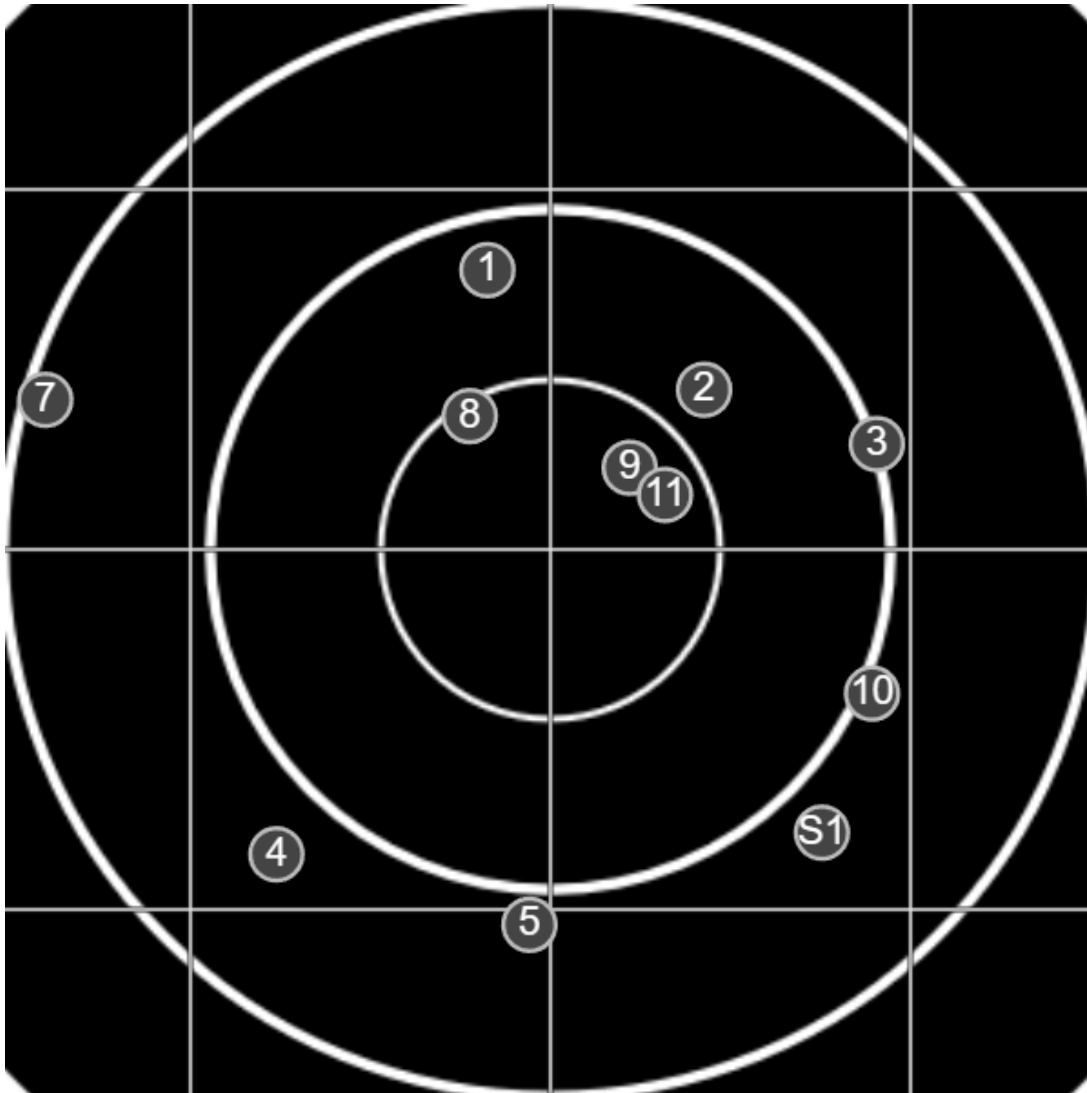

**BRC Club Shoot**  
W & J Brown Shield  
900yards

**BRC T4 [-62]**  
AU-LR

Group: 855.2 mm  
(613.5w x 846.0h)

(Iron)

**Shooter**

James Clarke [m27]

**TOO MANY SHOTS!**

v: 1599, sd: 72.3