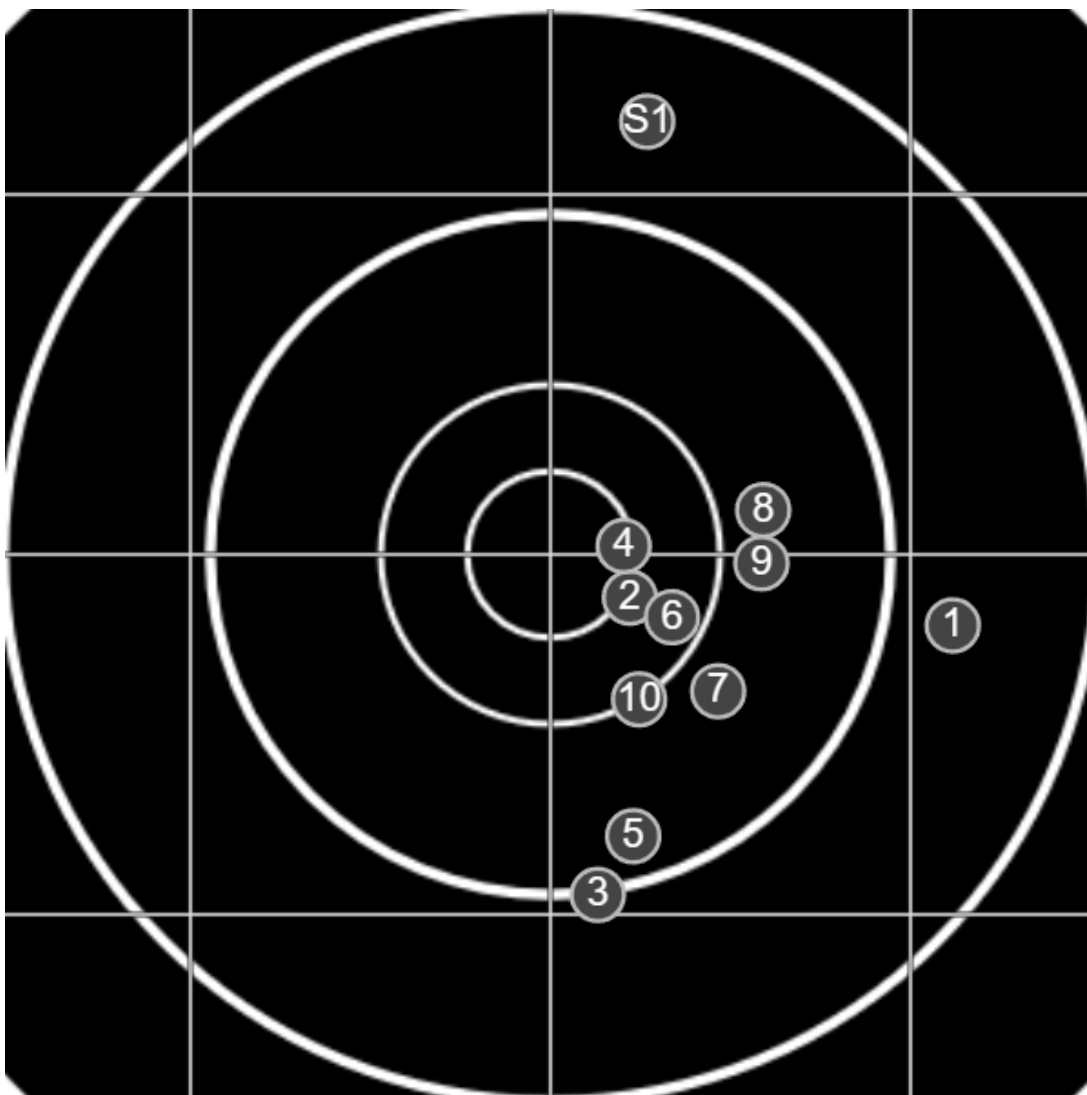

**SILVER  
MOUNTAIN  
TARGETS**  
Made in Canada

true  
13/05/2023  
3:47:28 pm

**BRC Club Shoot**  
W & J Brown Shield  
900yards

**BRC T6 [-64]  
AU-LR**

Group: 328.8 mm  
(261.9w x 283.8h)

(F)  
**Shooter**  
Jeff Eppleston [m07]

**53.2**

**FINAL**  
v: 1512, sd: 11.1

#	fps	score
10	1500	6
9	1516	5
8	1508	5
7	1527	5
6	1513	6
5	1495	5
4	1521	X
3	1495	5
2	1516	X
1	1526	4
S2	1530	(3)
S1	1514	(4)

**SILVER  
MOUNTAIN  
TARGETS**  
Made in Canada

true  
13/05/2023  
4:10:04 pm

**BRC Club Shoot**  
W & J Brown Shield  
900yards

**BRC T4 [-62]**  
AU-LR

Group: 226.3 mm  
(223.0w x 189.4h)

(F)  
**Shooter**  
Jeff Eppleston [m07]

**60.4**

**FINAL**  
v: 1524, sd: 11.6