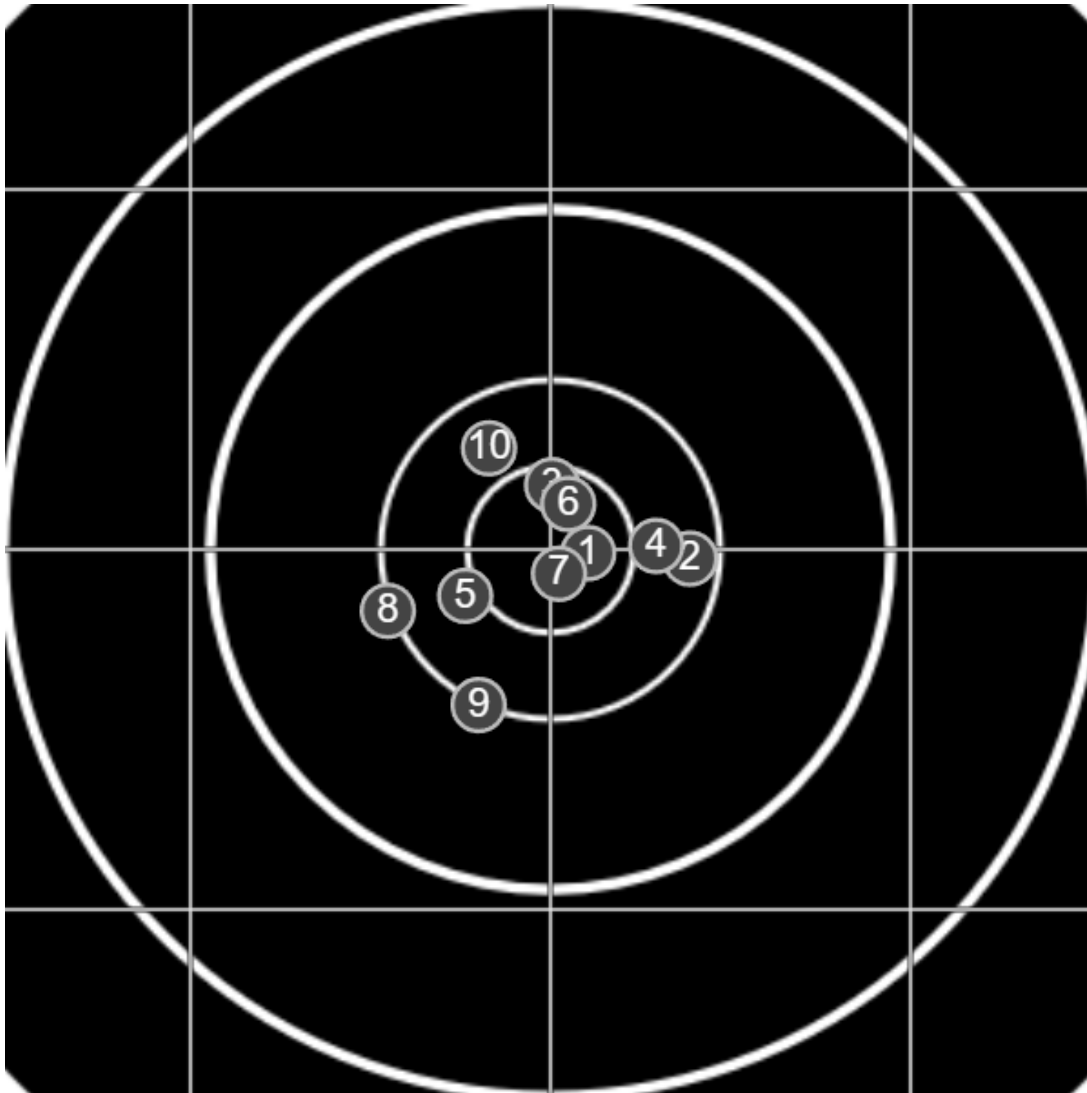

true  
13/05/2023  
4:10:04 pm

**BRC Club Shoot**  
W & J Brown Shield  
900yards

**BRC T4 [-62]**  
AU-LR

Group: 226.3 mm  
(223.0w x 189.4h)

(F)  
**Shooter**  
Jeff Eppleston [m07]

**60.4**

**FINAL**  
v: 1524, sd: 11.6