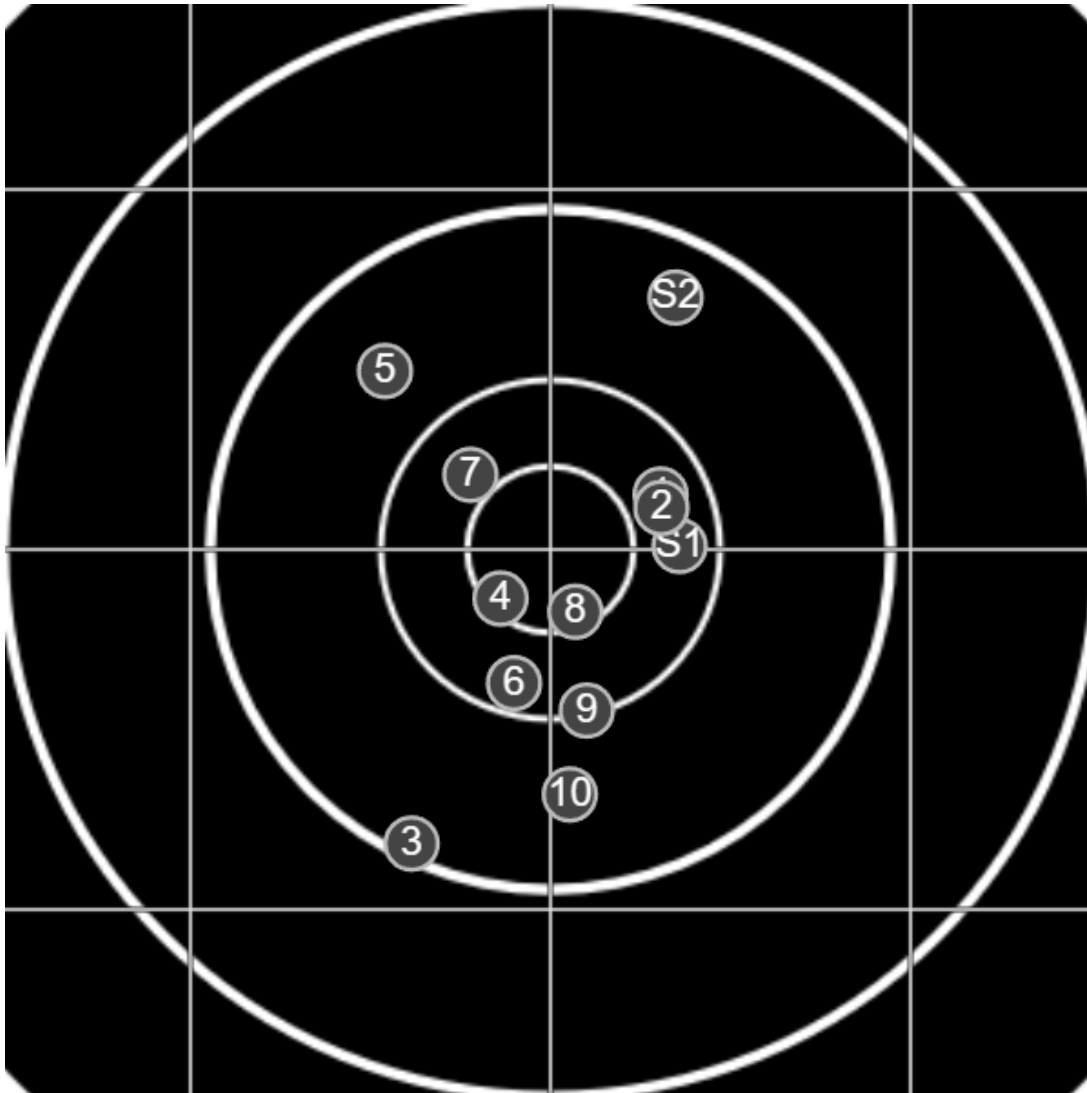

**SILVER
MOUNTAIN
TARGETS**
Made in Canada

true
13/05/2023
2:39:40 pm

BRC Club Shoot
W & J Brown Shield
900yards

BRC T4 [-62]
AU-LR

Group: 349.2 mm
(204.0w x 348.6h)

(F)
Shooter
Mal Wright [m24]

57.2

FINAL
v: 1845, sd: 11.6

#	fps	score
10	1830	5
9	1846	6
8	1838	X
7	1832	6
6	1863	6
5	1857	5
4	1854	X
3	1828	5
2	1847	6
1	1853	6
S2	1860	(5)
S1	1810	(6)

**SILVER
MOUNTAIN
TARGETS**
Made in Canada

true
13/05/2023
3:25:58 pm

BRC Club Shoot
W & J Brown Shield
900yards

BRC T4 [-62]
AU-LR

Group: 200.6 mm
(200.1w x 85.6h)

(F)
Shooter
Mal Wright [m24]

60.5

FINAL
v: 1838, sd: 8.5

#	fps	score
10	1824	6
9	1837	X
8	1843	X
7	1826	6
6	1837	X
5	1844	6
4	1841	6
3	1828	6
2	1851	X
1	1845	X
S2	1857	(5)
S1	1824	(5)