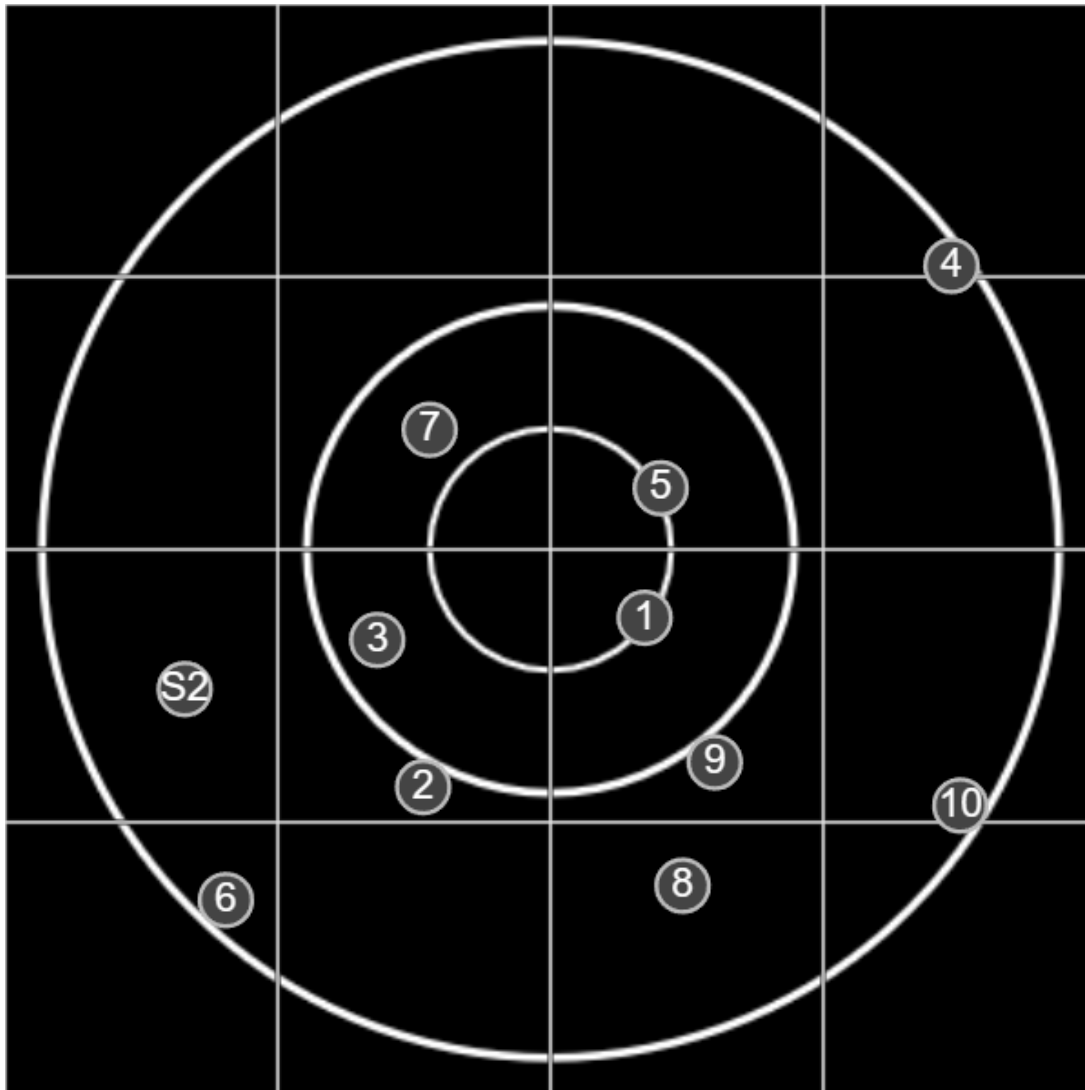

**SILVER
MOUNTAIN
TARGETS**
Made in Canada

true
20/05/2023
2:15:02 pm

BRC Club Shoot
W & J Brown Consolation
600yards

BRC T6 [-54]
AU-600y

Group: 564.2 mm
(430.0w x 371.3h)

(Iron)
Shooter
Dennis Lavelle [m04]

44.2

FINAL
v: 1474, sd: 34.0

#	fps	score
10	1452	4
9	1463	4
8	1442	4
7	1463	5
6	1439	4
5	1488	V
4	1549	4
3	1521	5
2	1451	4
1	1470	V
S2	1469	(4)
S1	1404	(1)

**SILVER
MOUNTAIN
TARGETS**
Made in Canada

true
20/05/2023
3:14:00 pm