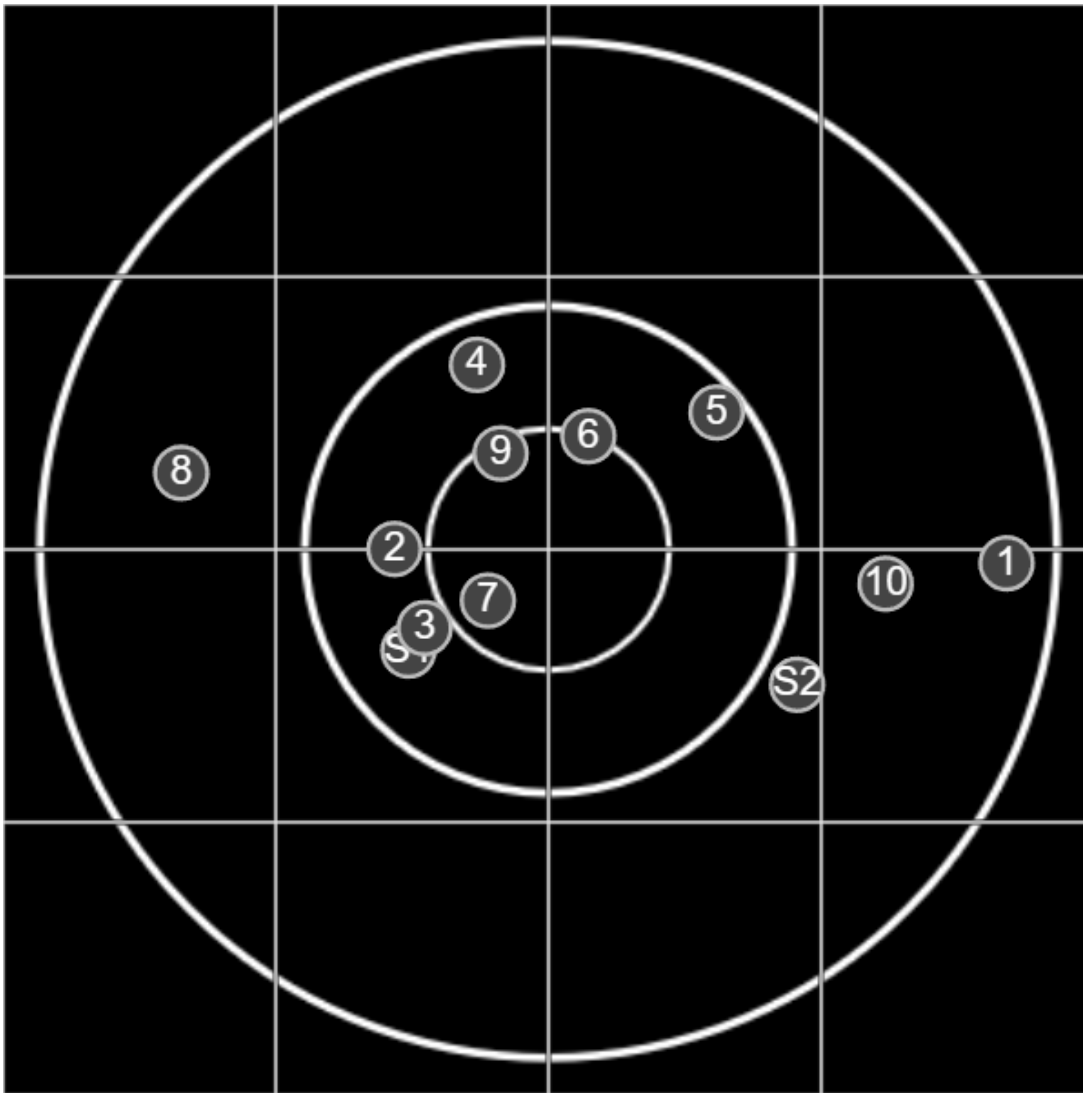

**SILVER  
MOUNTAIN  
TARGETS**  
Made in Canada

true  
20/05/2023  
3:12:27 pm

**BRC Club Shoot**  
W & J Brown Consolation  
600yards

**BRC T4 [-66]**  
AU-600y

Group: 486.1 mm  
(483.2w x 154.2h)

(Iron)  
**Shooter**  
Gordon Shepherd [m02]

**47.3**

**FINAL**  
v: 1844, sd: 11.8

#	fps	score
10	1831	4
9	1829	V
8	1848	4
7	1836	V
6	1851	V
5	1831	5
4	1868	5
3	1846	5
2	1845	5
1	1855	4
S2	1838	(4)
S1	1826	(5)

**SILVER  
MOUNTAIN  
TARGETS**  
Made in Canada

true  
20/05/2023  
4:06:25 pm

**BRC Club Shoot**  
W & J Brown Consolation  
600yards

**BRC T4 [-66]**  
AU-600y

Group: 195.5 mm  
(151.4w x 189.3h)

(Iron)  
**Shooter**  
Gordon Shepherd [m02]

**50.5**

**FINAL**  
v: 1847, sd: 12.2