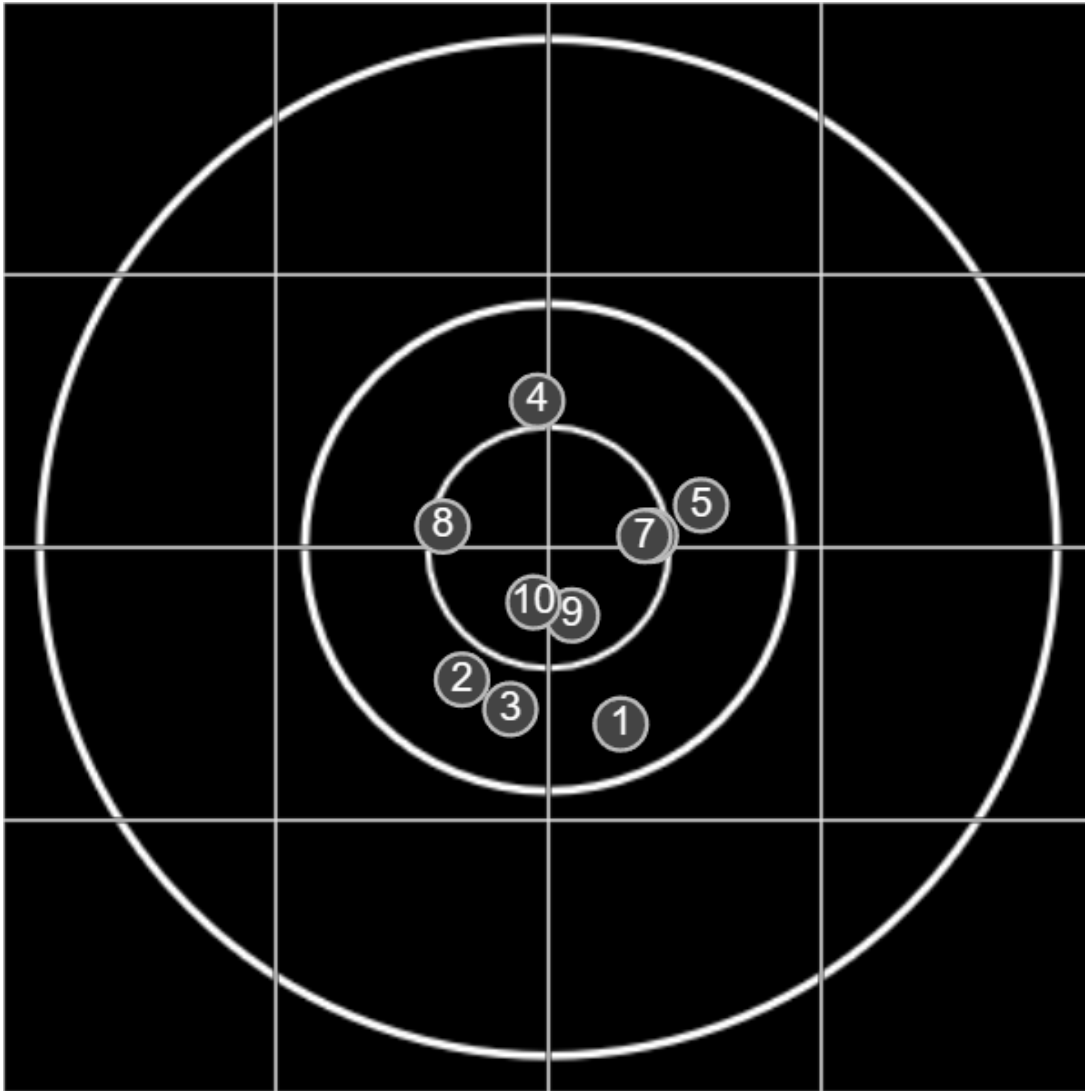

true  
20/05/2023  
4:06:25 pm

**BRC Club Shoot**  
W & J Brown Consolation  
600yards

**BRC T4 [-66]**  
AU-600y

Group: 195.5 mm  
(151.4w x 189.3h)

(Iron)  
**Shooter**  
Gordon Shepherd [m02]

**50.5**

**FINAL**  
v: 1847, sd: 12.2