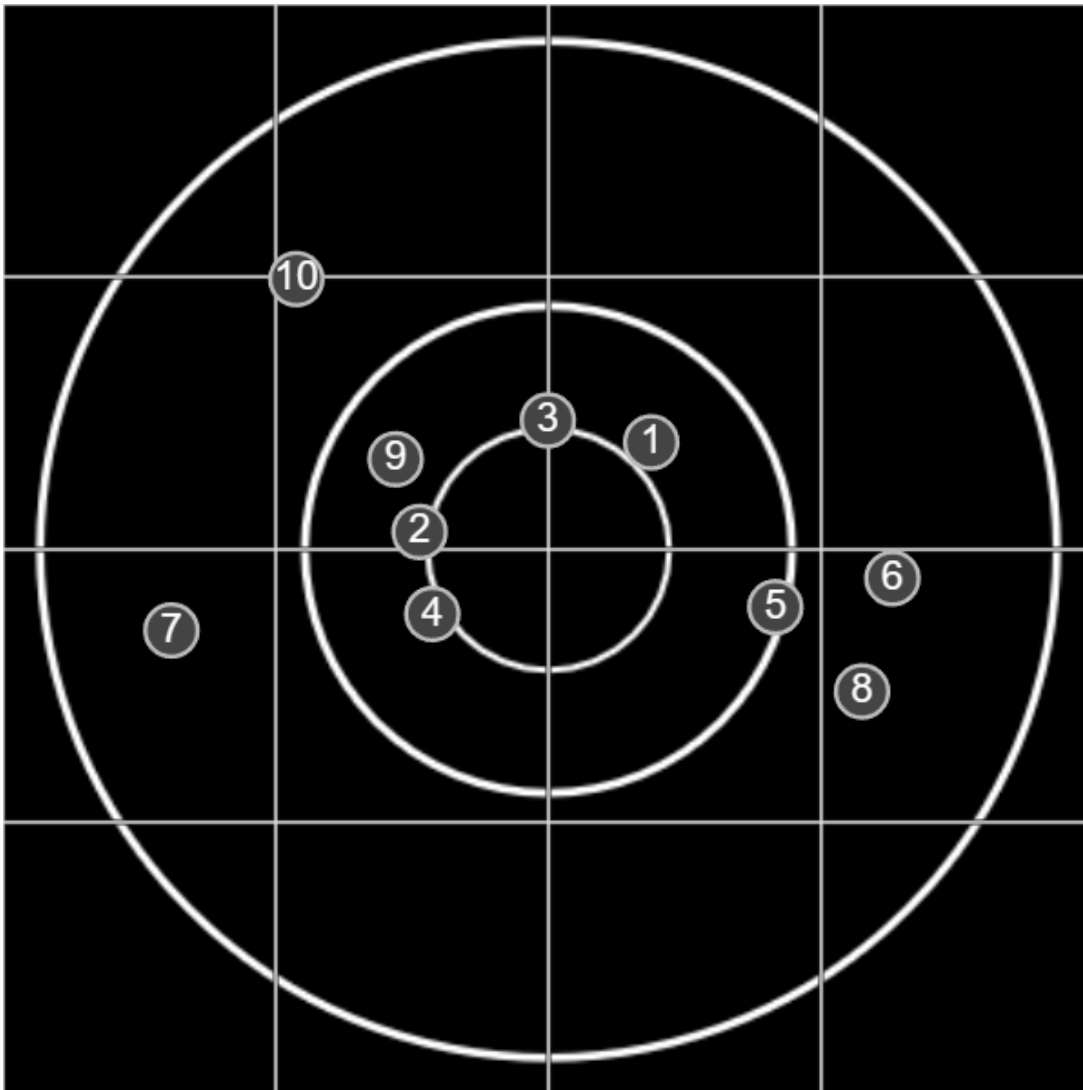

**SILVER  
MOUNTAIN  
TARGETS**  
Made in Canada

true  
20/05/2023  
2:59:24 pm

**BRC Club Shoot**  
W & J Brown Consolation  
600yards

**BRC T6 [-54]**  
AU-600y

Group: 423.2 mm  
(422.1w x 241.5h)

(Iron)  
**Shooter**  
Graeme Bright [m01]

**46.2**

**FINAL**  
v: 1934, sd: 8.0

#	fps	score
10	1929	4
9	1918	5
8	1938	4
7	1928	4
6	1944	4
5	1939	5
4	1933	5
3	1947	V
2	1932	V
1	1929	5
S1	1884	(3)

**SILVER  
MOUNTAIN  
TARGETS**  
Made in Canada

true  
20/05/2023  
3:52:38 pm

**BRC Club Shoot**  
W & J Brown Consolation  
600yards

**BRC T6 [-54]**  
AU-600y

Group: 264.2 mm  
(237.8w x 193.4h)

(Iron)  
**Shooter**  
Graeme Bright [m01]

**50.3**

**FINAL**  
v: 1929, sd: 9.1

#	fps	score
10	1948	5
9	1931	5
8	1915	V
7	1922	5
6	1932	V
5	1927	V
4	1921	5
3	1939	5
2	1933	5
1	1923	5