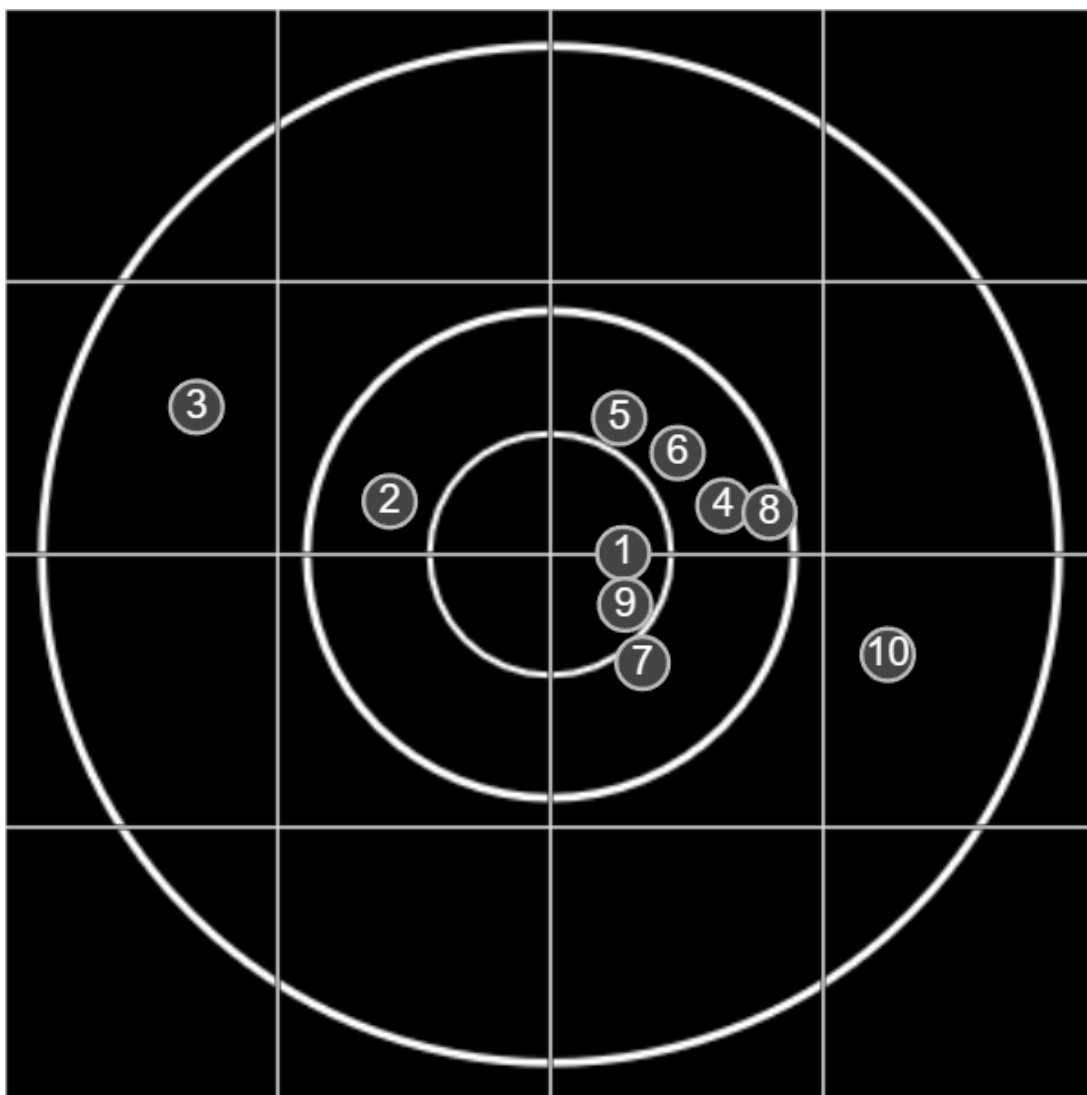

**SILVER  
MOUNTAIN  
TARGETS**  
Made in Canada

true  
20/05/2023  
2:38:11 pm

**BRC Club Shoot**  
W & J Brown Consolation  
600yards

**BRC T6 [-54]**  
AU-600y

Group: 429.9 mm  
(404.7w x 149.8h)

(Iron)  
**Shooter**  
James Clarke [m27]

**48.2**

**FINAL**  
v: 1912, sd: 14.6

#	fps	score
10	1932	4
9	1909	V
8	1908	5
7	1901	5
6	1936	5
5	1911	5
4	1915	5
3	1906	4
2	1920	5
1	1882	V

**SILVER  
MOUNTAIN  
TARGETS**  
Made in Canada

true  
20/05/2023  
3:36:31 pm

**BRC Club Shoot**  
W & J Brown Consolation  
600yards

**BRC T6 [-54]**  
AU-600y

Group: 225.8 mm  
(144.4w x 220.8h)

(Iron)  
**Shooter**  
James Clarke [m27]

**50.4**

**FINAL**  
v: 1912, sd: 8.4

#	fps	score
10	1906	V
9	1918	5
8	1914	5
7	1901	5
6	1925	V
5	1916	V
4	1904	5
3	1911	5
2	1921	V
1	1900	5