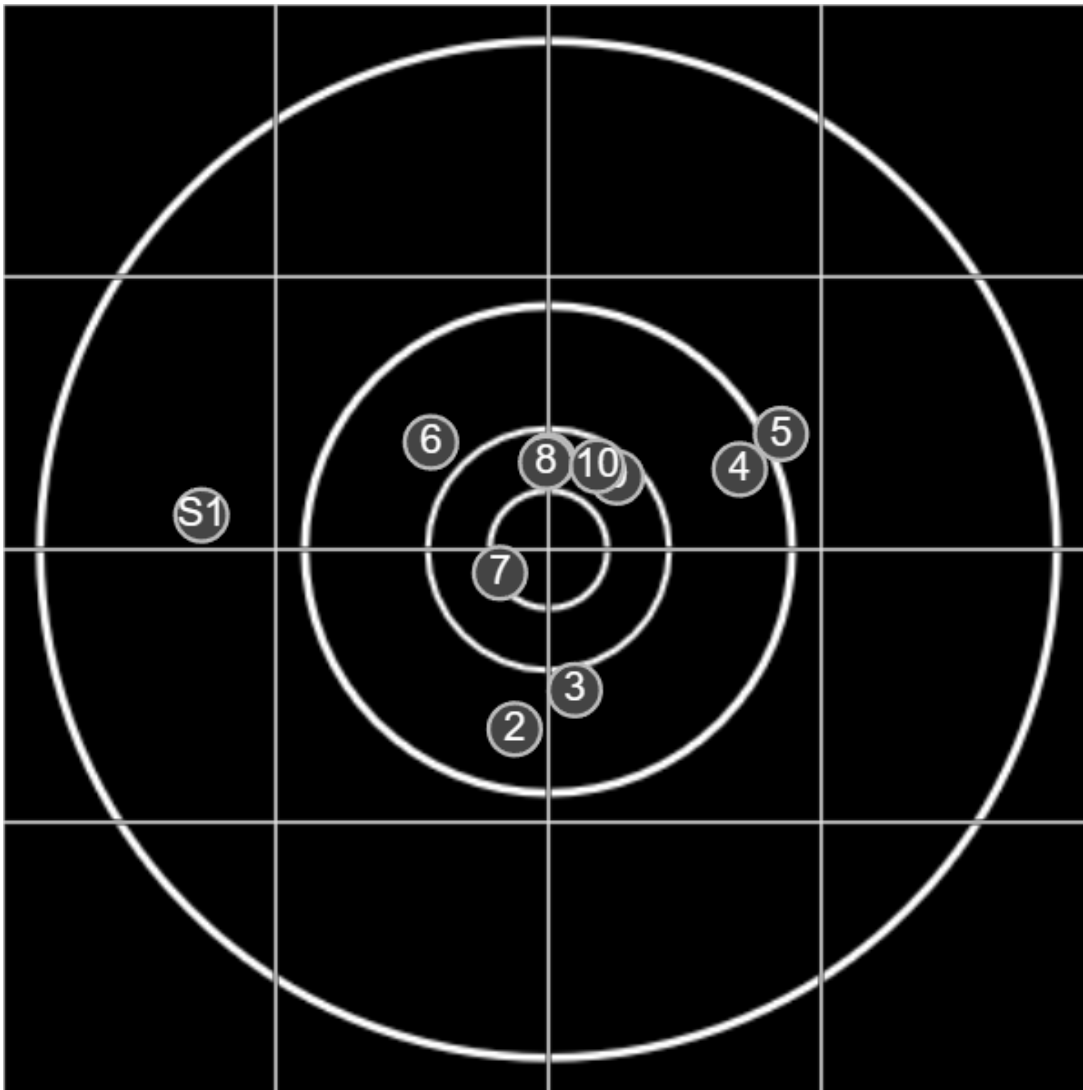

**SILVER
MOUNTAIN
TARGETS**
Made in Canada

true
20/05/2023
2:02:32 pm

BRC Club Shoot
W & J Brown Consolation
600yards

BRC T4 [-66]
AU-600y

Group: 217.0 mm
(123.3w x 201.6h)

(F)

Shooter
Mal Wright [m24]

55.2

BRC Club Shoot
W & J Brown Consolation
600yards

BRC T4 [-66]
AU-600y

Group: 232.7 mm
(204.9w x 172.8h)

(F)
Shooter
Mal Wright [m24]

54.1

FINAL
v: 1879, sd: 17.3

#	fps	score
10	1878	6
9	1881	6
8	1868	6
7	1904	X
6	1885	5
5	1882	4
4	1866	5
3	1848	5
2	1869	5
1	1911	6
S1	1877	(4)