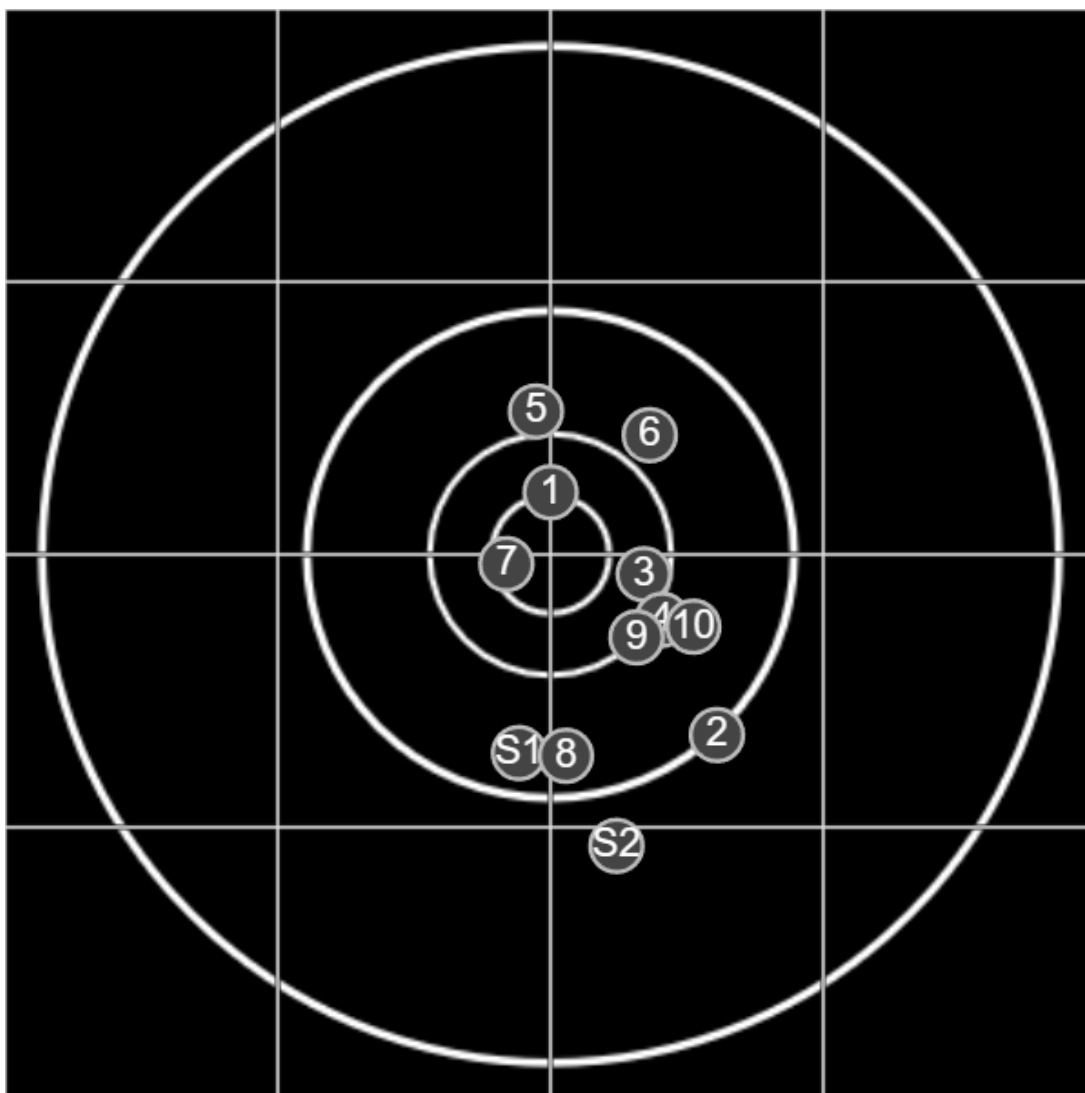

**SILVER
MOUNTAIN
TARGETS**
Made in Canada

true
20/05/2023
2:02:32 pm

BRC Club Shoot
W & J Brown Consolation
600yards

BRC T4 [-66]
AU-600y

Group: 217.0 mm
(123.3w x 201.6h)

(F)

Shooter
Mal Wright [m24]

55.2

FINAL
v: 1883, sd: 13.6

#	fps	score
10	1904	5
9	1877	6
8	1866	5
7	1875	X
6	1885	5
5	1891	5
4	1873	6
3	1902	6
2	1863	5
1	1891	X
S2	1899	(4)
S1	1890	(5)

**SILVER
MOUNTAIN
TARGETS**
Made in Canada

true
20/05/2023
3:18:00 pm

BRC Club Shoot
W & J Brown Consolation
600yards

BRC T4 [-66]
AU-600y

Group: 232.7 mm
(204.9w x 172.8h)

(F)
Shooter
Mal Wright [m24]

54.1

FINAL
v: 1879, sd: 17.3

#	fps	score
10	1878	6
9	1881	6
8	1868	6
7	1904	X
6	1885	5
5	1882	4
4	1866	5
3	1848	5
2	1869	5
1	1911	6
S1	1877	(4)