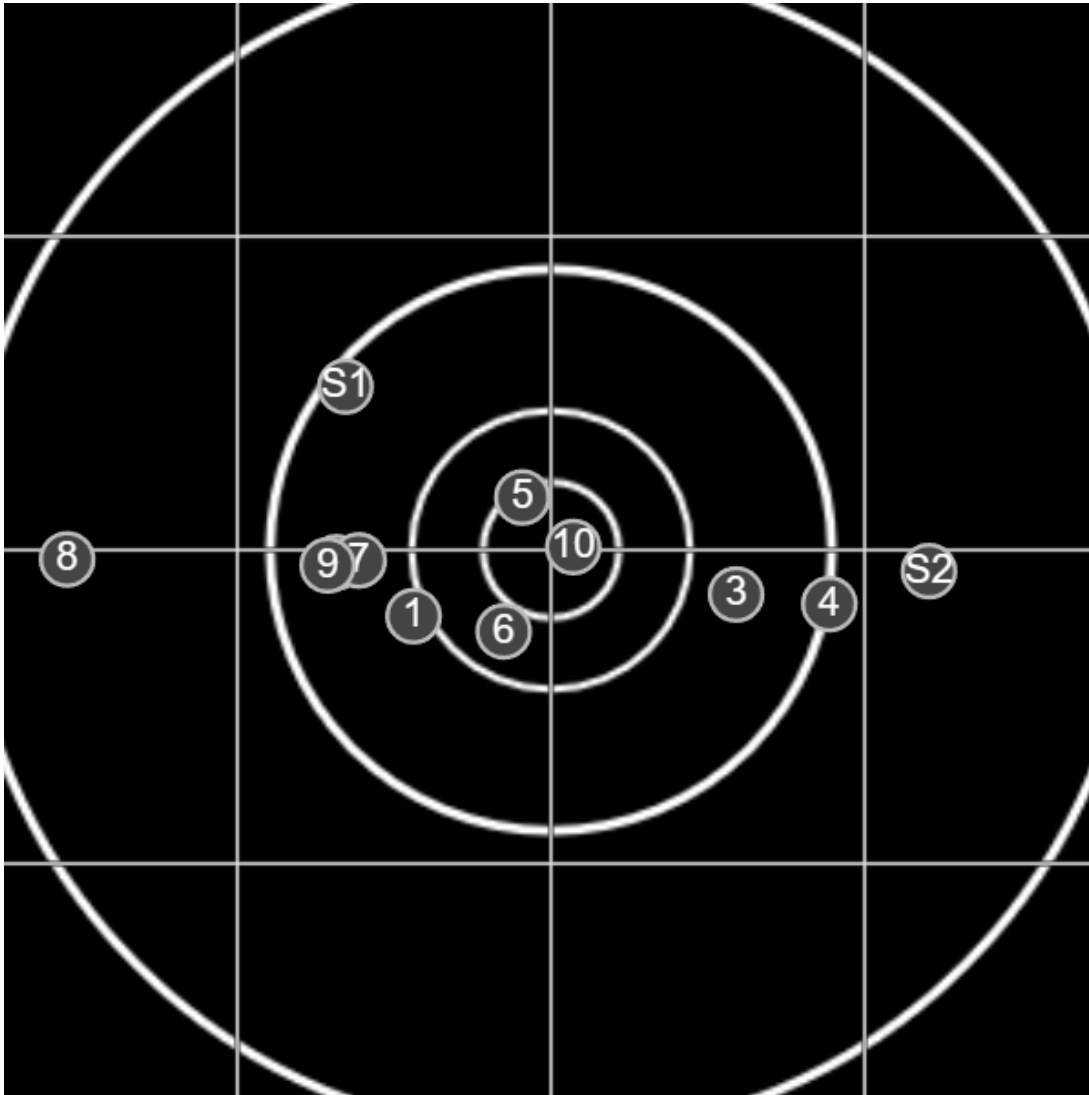

**SILVER  
MOUNTAIN  
TARGETS**  
Made in Canada

true  
21/10/2023  
1:52:16 pm

**BRC Practice**  
Open  
600yards

**BRC T6 [-57]**  
AU-600y

Group: 387.6 mm  
(387.0w x 68.0h)

(F)  
**Shooter**  
Colin Howell [36]

**52.2**

**FINAL**  
v: 1917, sd: 11.1

#	fps	score
10	1936	<b>X</b>
9	1917	<b>5</b>
8	1918	<b>4</b>
7	1922	<b>5</b>
6	1908	<b>6</b>
5	1917	<b>X</b>
4	1918	<b>5</b>
3	1932	<b>5</b>
2	1901	<b>5</b>
1	1901	<b>5</b>
S2	1935	<b>(4)</b>
S1	1901	<b>(5)</b>

**SILVER  
MOUNTAIN  
TARGETS**  
Made in Canada

true  
21/10/2023  
3:01:34 pm

**BRC Practice**  
Open  
600yards

**BRC T6 [-57]**  
AU-600y

Group: 283.6 mm  
(283.5w x 73.3h)

(F)  
**Shooter**  
Colin Howell [36]

**49.3**

**FINAL**  
v: 1929, sd: 10.1

#	fps	score
10	1919	X
9	1931	4
8	1947	5
7	1920	4
6	1938	4
5	1943	4
4	1922	5
3	1917	5
2	1928	X
1	1928	X
S2	1912	(4)
S1	1950	(2)