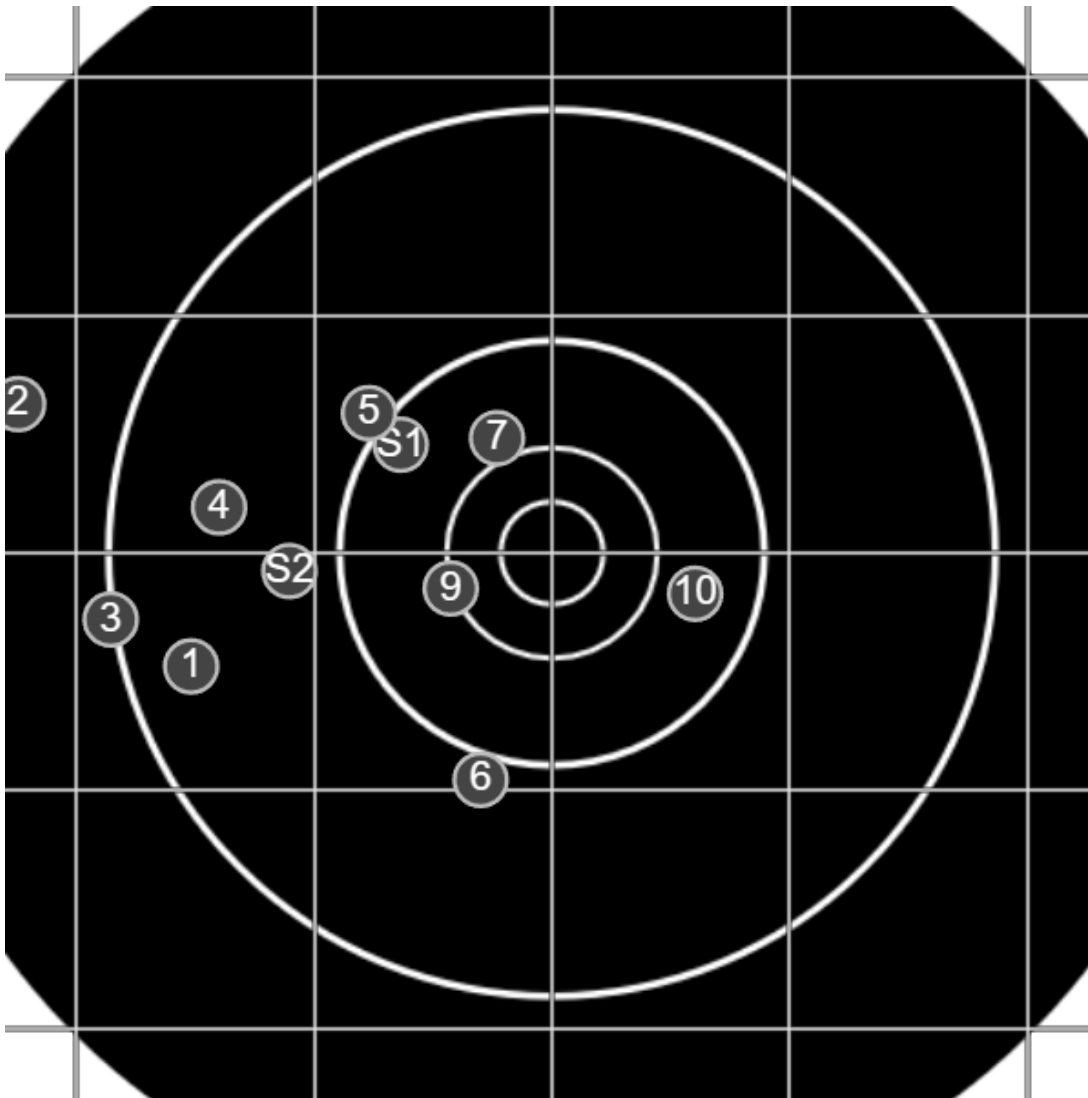

**SILVER
MOUNTAIN
TARGETS**
Made in Canada

true
21/10/2023
1:33:54 pm

BRC Practice
Open
600yards

BRC T4 [-58]
AU-600y

Group: 764.8 mm
(764.3w x 90.1h)

(F)
Shooter
Ross Webb [32]

44.0

FINAL
v: 1931, sd: 14.4

BRC T4 [-58]
AU-600y

Group: 472.0 mm
(454.5w x 252.3h)

(F)

Shooter
Ross Webb [32]

39.0

FINAL
v: 1761, sd: 587.6

#	fps	score
10	1992	5
9	1934	6
8	0	0
7	1972	5
6	1903	4
5	1962	4
4	1986	4
3	1947	4
2	1973	3
1	1941	4
S2	1910	(4)
S1	1981	(5)