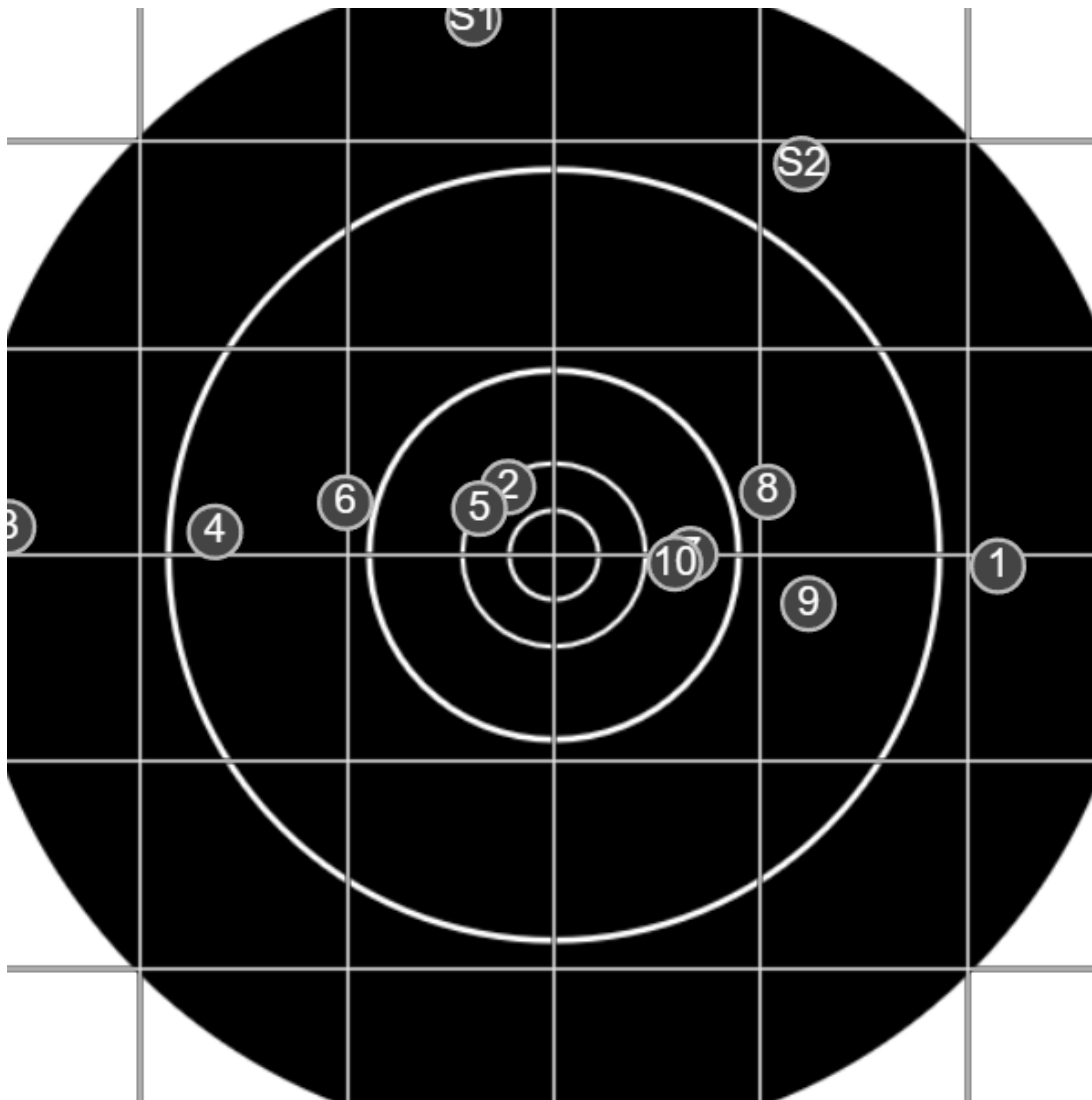

**SILVER
MOUNTAIN
TARGETS**
Made in Canada

true
21/10/2023
1:33:54 pm

BRC Practice
Open
600yards

BRC T4 [-58]
AU-600y

Group: 764.8 mm
(764.3w x 90.1h)

(F)
Shooter
Ross Webb [32]

44.0

FINAL
v: 1931, sd: 14.4

BRC T4 [-58]
AU-600y

Group: 472.0 mm
(454.5w x 252.3h)

(F)

Shooter
Ross Webb [32]

39.0

FINAL
v: 1761, sd: 587.6

#	fps	score
10	1992	5
9	1934	6
8	0	0
7	1972	5
6	1903	4
5	1962	4
4	1986	4
3	1947	4
2	1973	3
1	1941	4
S2	1910	(4)
S1	1981	(5)