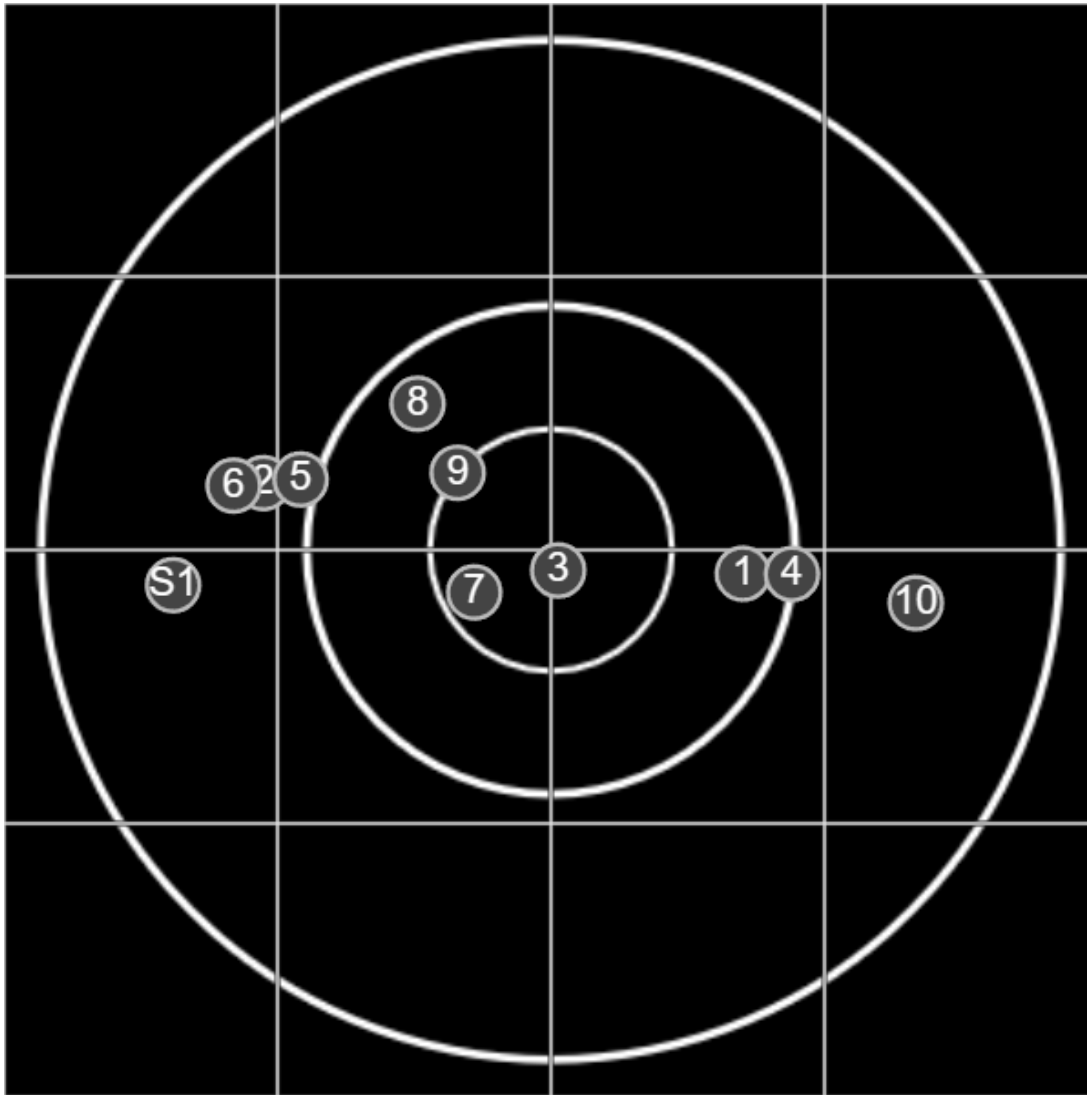

BRC OPM
Match 2
600 yards

BRC T4 [-55]
AU-600y

Group: 404.2 mm
(398.3w x 116.3h)

(TRA)

Shooter
Jim Jeffery [8]

46.3

FINAL
v: 2000, sd: 18.9

#	fps	score
10	1985	4
9	1990	V
8	1970	5
7	2001	V
6	2003	4
5	2028	4
4	1985	5
3	2027	V
2	1989	4
1	2022	5
S1	1988	(4)

**SILVER
MOUNTAIN
TARGETS**
Made in Canada

true
22/10/2023
4:01:45 pm

BRC OPM
Match 3
600 yards

BRC T4 [-55]
AU-600y

Group: 324.8 mm
(319.2w x 172.6h)

(TRA)

Shooter
Jim Jeffery [8]

74.4