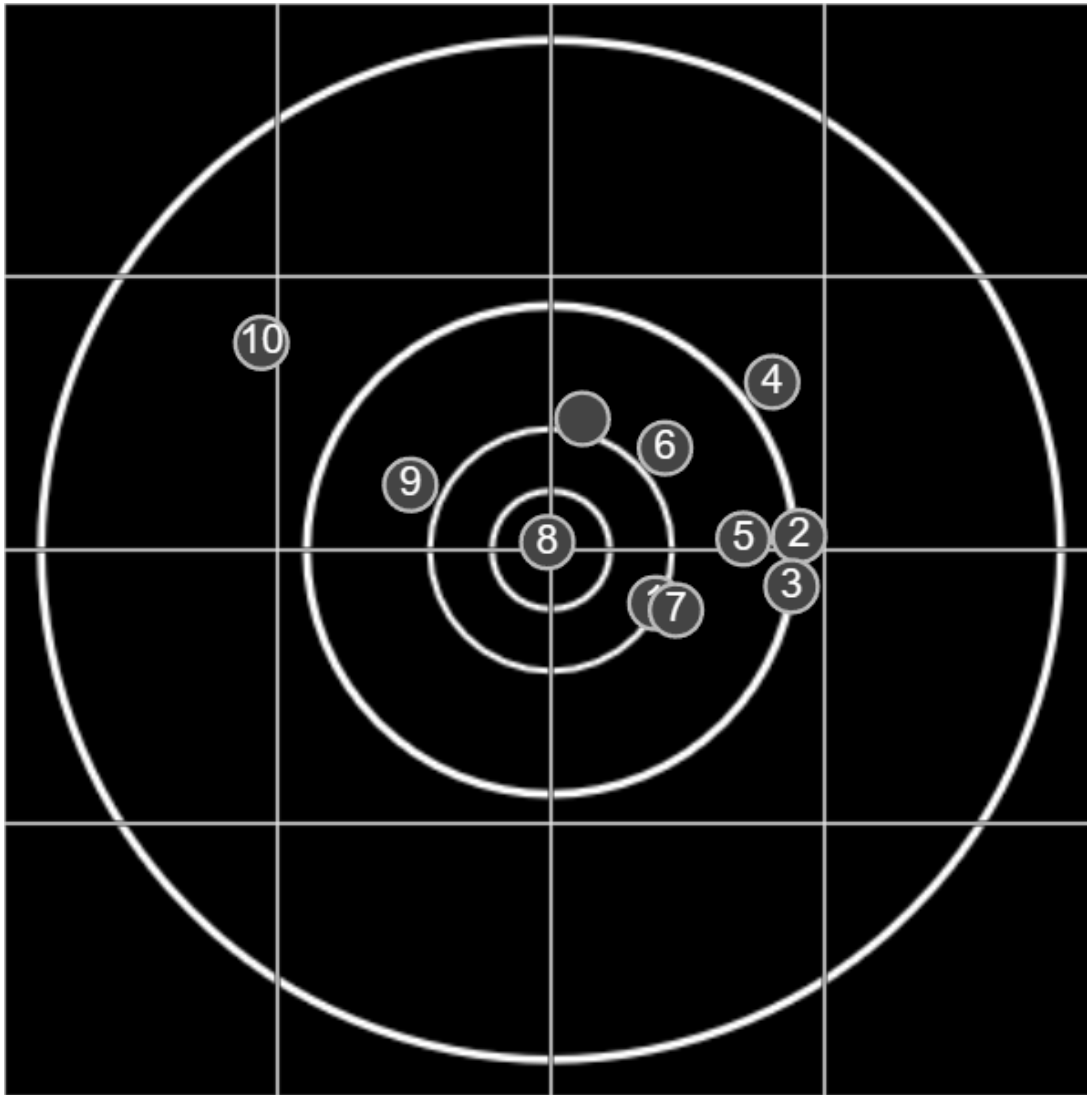

true  
22/10/2023  
12:18:26 pm

**BRC OPM**  
Match 2  
600 yards

**BRC T5 [-56]**  
AU-600y

Group: 340.6 mm  
(313.9w x 156.2h)

(FSA)

**Shooter**  
Ken Eppleston [37]

**50.1**

**FINAL**  
v: 1974, sd: 10.9