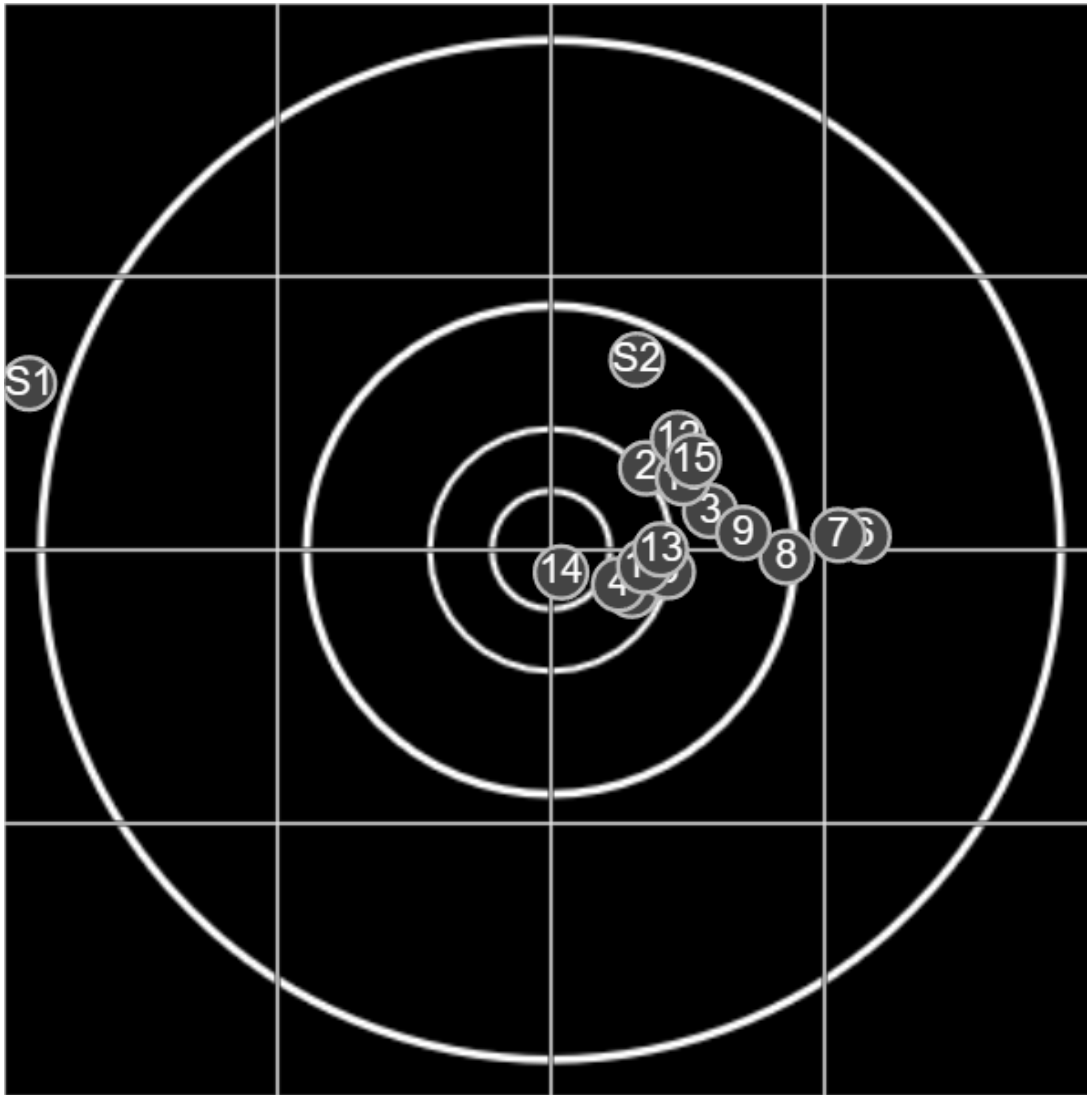

**SILVER  
MOUNTAIN  
TARGETS**  
Made in Canada

true  
22/10/2023  
10:18:57 am

**BRC OPM**  
Match 1  
600 yards

**BRC T5 [-56]**  
AU-600y

Group: 340.7 mm  
(338.4w x 46.3h)

(FSA)

**Shooter**  
Ken Eppleston [37]

true  
22/10/2023  
12:18:26 pm

**BRC OPM**  
Match 2  
600 yards

**BRC T5 [-56]**  
AU-600y

Group: 340.6 mm  
(313.9w x 156.2h)

(FSA)

**Shooter**  
Ken Eppleston [37]

**50.1**

**FINAL**  
v: 1974, sd: 10.9

#	fps	score
	1984	5
10	1976	4
9	1961	5
8	1978	X
7	1978	5
6	1960	5
5	1975	5
4	1971	4
3	1957	5
2	1994	5
1	1985	6

**SILVER  
MOUNTAIN  
TARGETS**  
Made in Canada

true  
22/10/2023  
2:53:31 pm

**BRC OPM**  
Match 3  
600 yards

**BRC T5 [-56]**  
AU-600y

Group: 177.9 mm  
(176.6w x 88.8h)

(FSA)

**Shooter**  
Ken Eppleston [37]

**80.1**

**FINAL**  
v: 1983, sd: 14.6

#	fps	score
15	2004	5
14	1993	X
13	1984	6
12	1992	5
11	1985	6
10	1985	5
9	2006	5
8	1966	5
7	1988	4
6	1954	4
5	1983	6
4	1978	6
3	1991	5
2	1955	6
1	1981	6
S2	1993	(5)
S1	1976	(3)