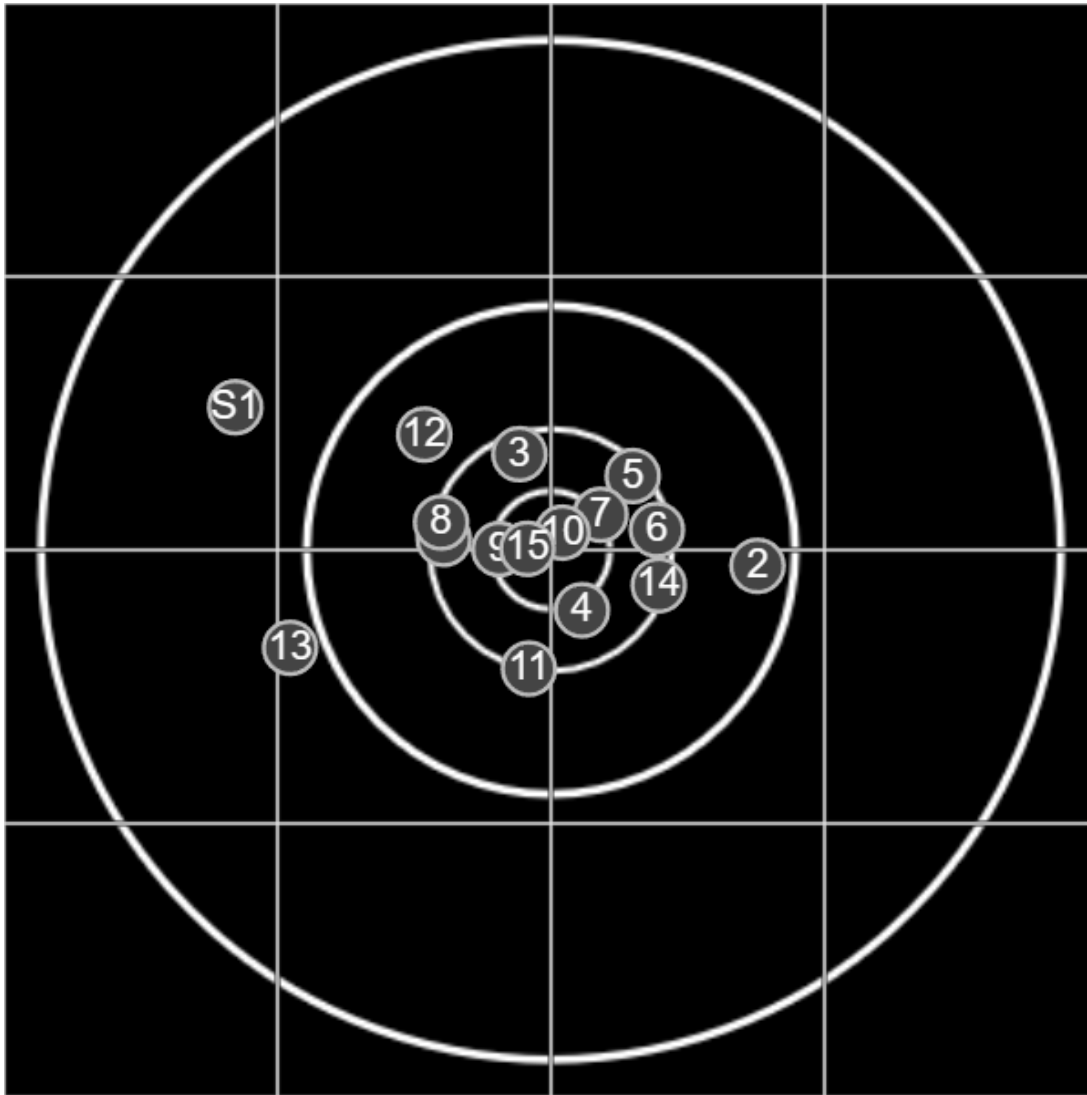

**SILVER
MOUNTAIN
TARGETS**
Made in Canada

true
22/10/2023
10:02:08 am

BRC OPM
Match 1
600 yards

BRC T5 [-56]
AU-600y

Group: 232.4 mm
(227.6w x 110.6h)

(FTR)

Shooter
Michael Cuda [27]

57.4

BRC OPM
Match 2
600 yards

BRC T5 [-56]
AU-600y

Group: 208.8 mm
(205.6w x 96.3h)

(FTR)

Shooter
Michael Cuda [27]

56.1

FINAL
v: 1907, sd: 17.9

#	fps	score
10	1893	5
9	1916	6
8	1897	X
7	1887	5
6	1892	6
5	1894	5
4	1910	6
3	1915	6
2	1949	5
1	1919	6
S2	0	(0)
S1	1905	(6)

**SILVER
MOUNTAIN
TARGETS**
Made in Canada

true
22/10/2023
2:32:21 pm

BRC OPM
Match 3
600 yards

BRC T5 [-56]
AU-600y

Group: 277.1 mm
(272.9w x 136.6h)

(FTR)

Shooter
Michael Cuda [27]

86.5

FINAL
v: 1906, sd: 20.1

#	fps	score
15	1887	X
14	1883	6
13	1954	4
12	1910	5
11	1898	6
10	1875	X
9	1904	X
8	1927	6
7	1911	X
6	1886	6
5	1923	6
4	1917	X
3	1912	6
2	1885	5
1	1912	6
S1	1890	(4)