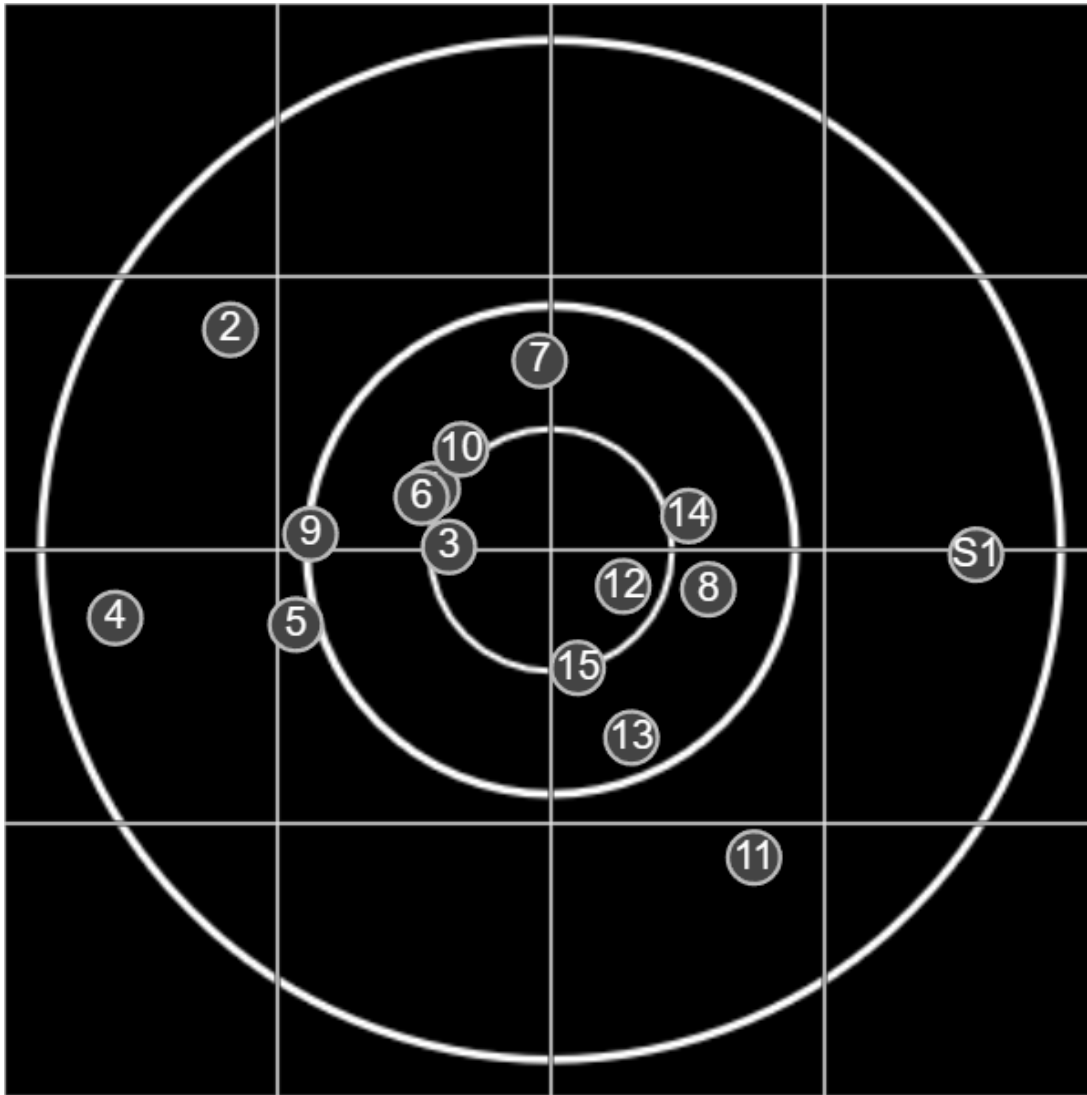

**SILVER
MOUNTAIN
TARGETS**
Made in Canada

true
22/10/2023
3:09:25 pm

BRC OPM
Match 3
600 yards

BRC T6 [-54]
AU-600y

Group: 434.2 mm
(373.0w x 308.2h)

(TRA)

Shooter
Phill Hodder [3]

71.3

FINAL
v: 1921, sd: 16.4

#	fps	score
15	1907	V
14	1932	5
13	1914	5
12	1919	V
11	1911	4
10	1938	5
9	1885	5
8	1920	5
7	1929	5
6	1902	5
5	1914	4
4	1947	4
3	1909	V
2	1944	4
1	1935	5
S1	1977	(4)