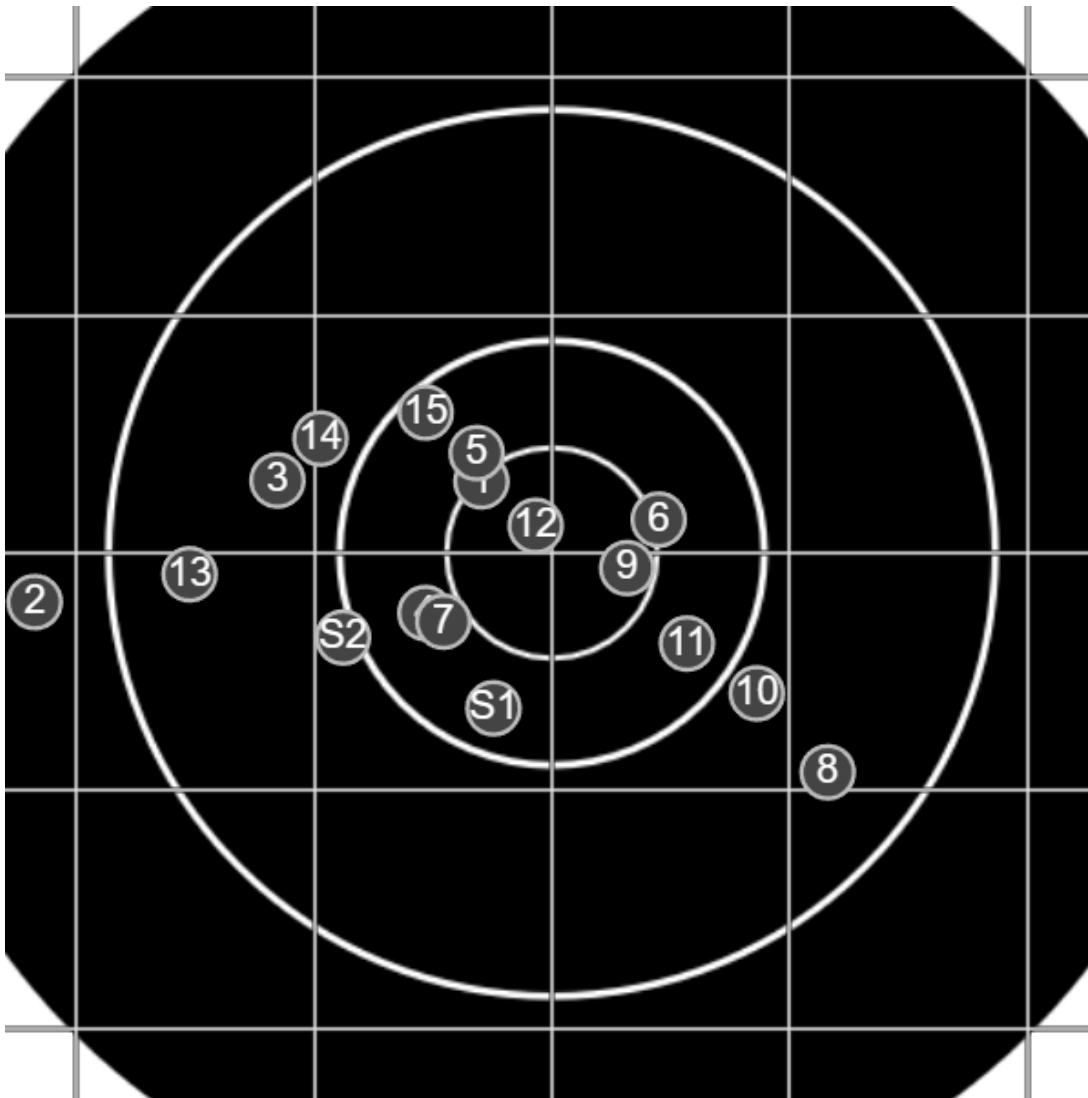

**SILVER
MOUNTAIN
TARGETS**
Made in Canada

true
22/10/2023
3:31:43 pm

BRC OPM
Match 3
600 yards

BRC T6 [-54]
AU-600y

Group: 544.6 mm
(532.5w x 241.5h)

(TRB)

Shooter
Robert Logue [14]

68.4

FINAL
v: 1911, sd: 12.5

#	fps	score
15	1920	5
14	1902	4
13	1901	4
12	1906	V
11	1917	5
10	1908	4
9	1921	V
8	1905	4
7	1933	5
6	1919	V
5	1886	5
4	1920	5
3	1925	4
2	1903	3
1	1892	V
S2	1899	(4)
S1	1913	(5)