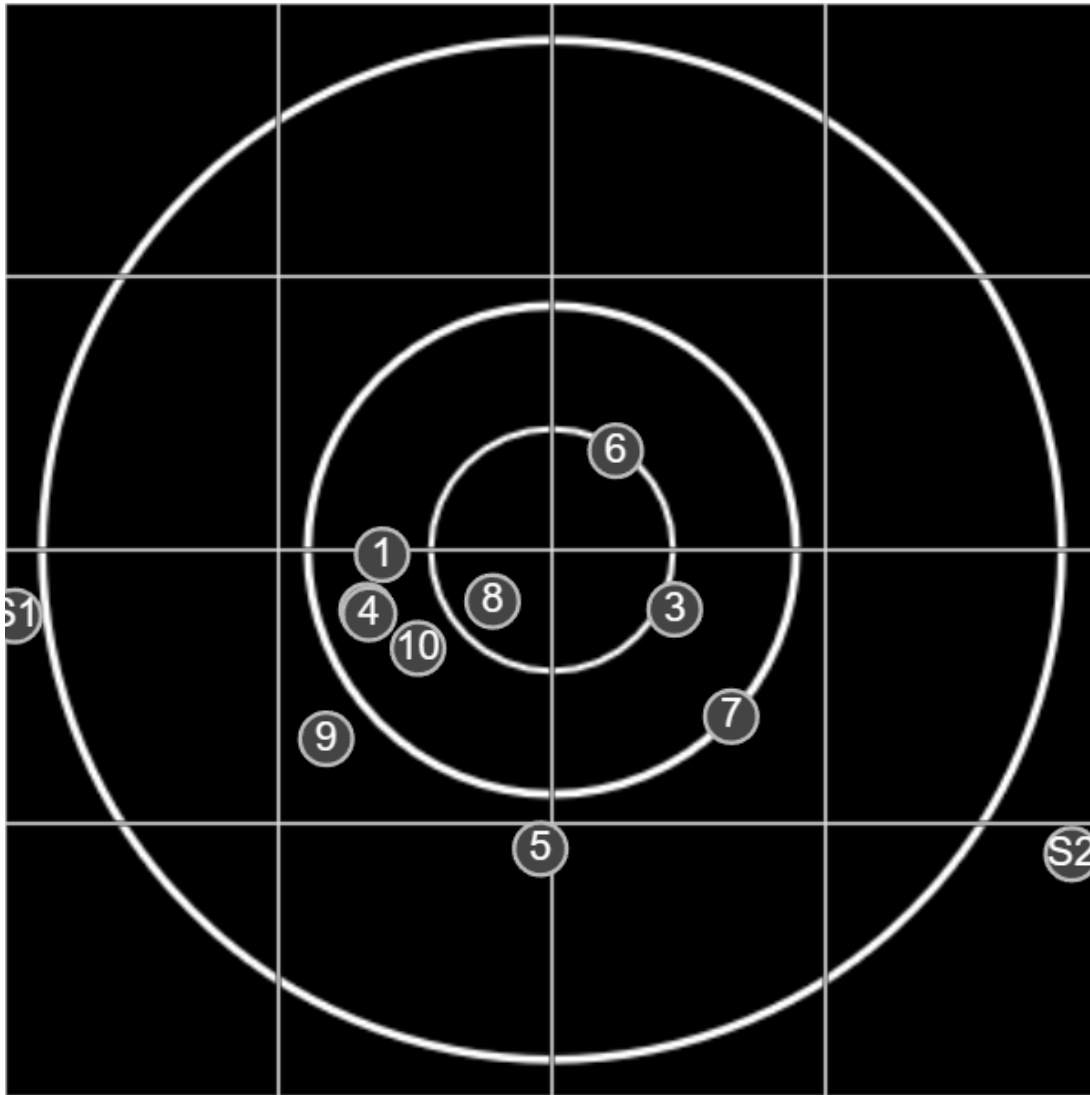

**SILVER
MOUNTAIN
TARGETS**
Made in Canada

true
22/10/2023
10:42:16 am

BRC OPM
Match 1
600 yards

BRC T6 [-54]
AU-600y

Group: 446.8 mm
(432.3w x 181.7h)

(TRB)

Shooter
Robert Logue [14]

44.1

BRC OPM
Match 2
600 yards

BRC T6 [-54]
AU-600y

Group: 238.4 mm
(236.4w x 232.4h)

(TRB)

Shooter
Robert Logue [14]

48.2

FINAL
v: 1923, sd: 22.1

#	fps	score
10	1893	5
9	1905	4
8	1911	V
7	1933	5
6	1907	V
5	1926	4
4	1915	5
3	1931	5
2	1937	5
1	1976	5
S2	1892	(3)
S1	1911	(3)

**SILVER
MOUNTAIN
TARGETS**
Made in Canada

true
22/10/2023
3:31:43 pm

BRC OPM
Match 3
600 yards

BRC T6 [-54]
AU-600y

Group: 544.6 mm
(532.5w x 241.5h)

(TRB)

Shooter
Robert Logue [14]

68.4