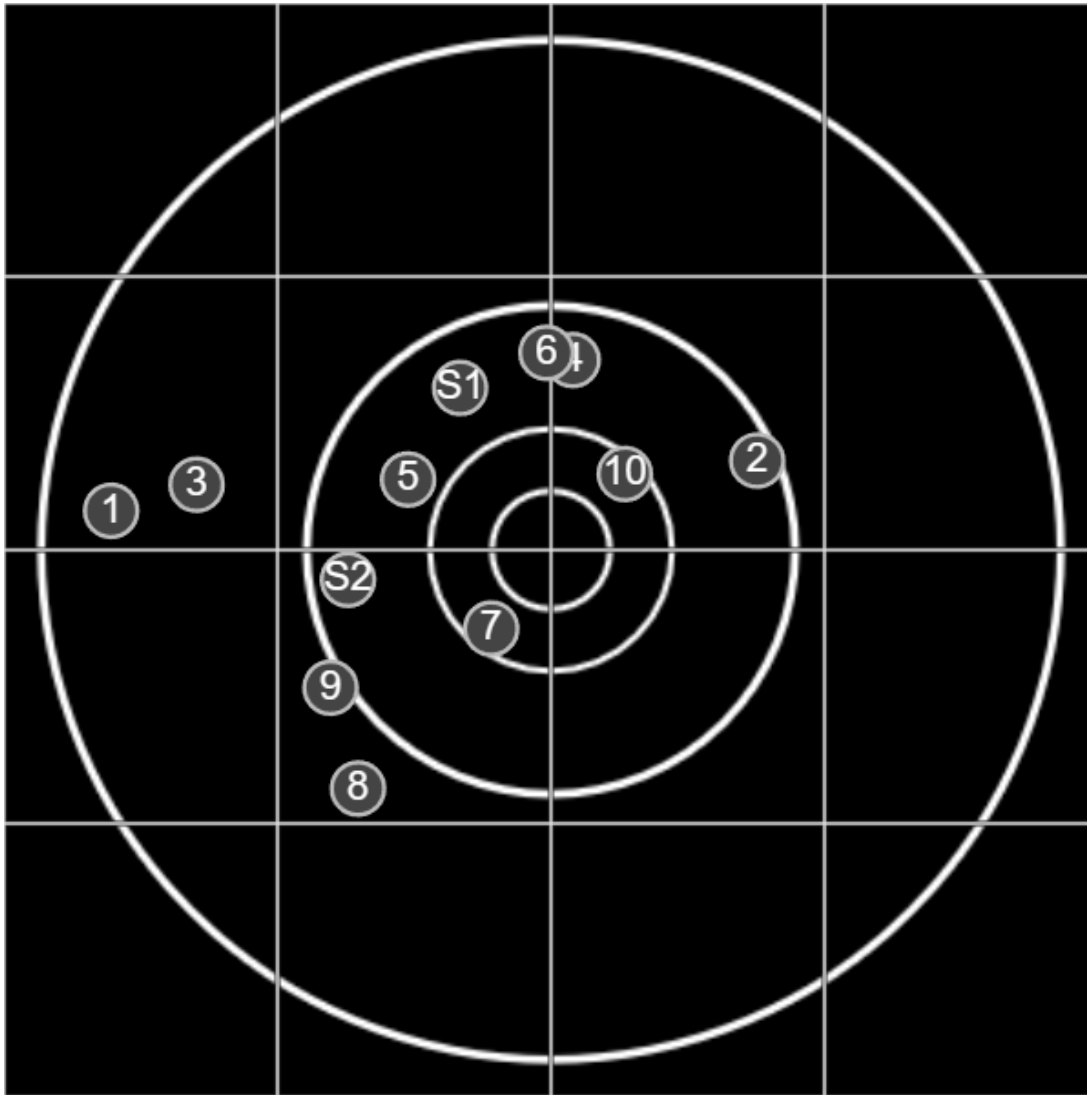

BRC OPM
Match 2
600 yards

BRC T5 [-56]
AU-600y

Group: 378.3 mm
(377.2w x 254.4h)

(FSB)

Shooter
Ross Webb [32]

48.0

FINAL
v: 1931, sd: 17.2

#	fps	score
10	1928	6
9	1900	4
8	1918	4
7	1932	6
6	1942	5
5	1927	5
4	1949	5
3	1929	4
2	1963	5
1	1915	4
S2	1918	(5)
S1	1934	(5)

**SILVER
MOUNTAIN
TARGETS**
Made in Canada

true
22/10/2023
3:12:19 pm

BRC OPM
Match 3
600 yards

BRC T5 [-56]
AU-600y

Group: 459.8 mm
(411.9w x 266.8h)

(FSB)

Shooter
Ross Webb [32]

69.0