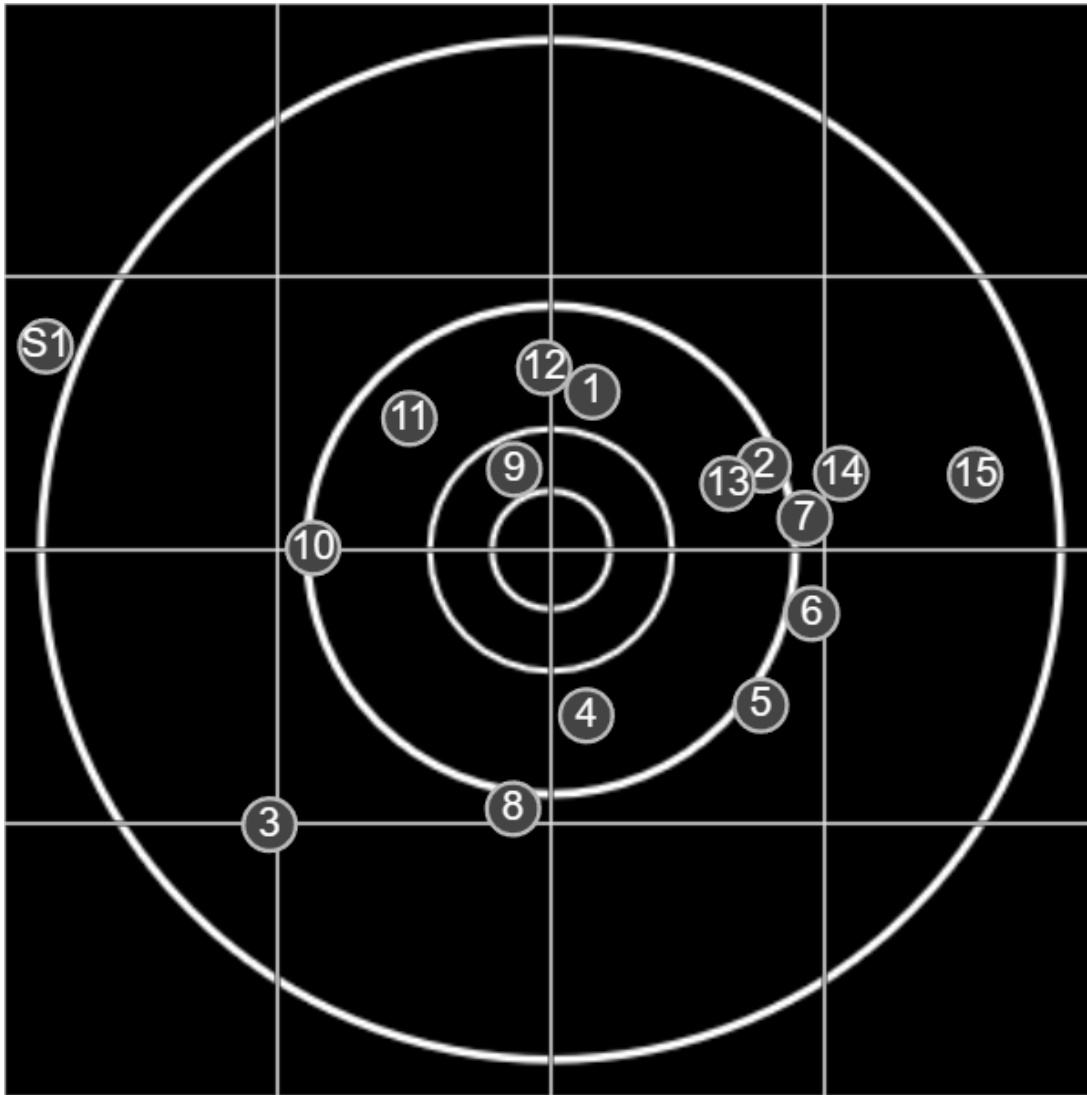

**SILVER
MOUNTAIN
TARGETS**
Made in Canada

true
22/10/2023
3:12:19 pm

BRC OPM
Match 3
600 yards

BRC T5 [-56]
AU-600y

Group: 459.8 mm
(411.9w x 266.8h)

(FSB)

Shooter
Ross Webb [32]

69.0

FINAL
v: 1938, sd: 13.9

#	fps	score
15	1936	4
14	1947	4
13	1943	5
12	1944	5
11	1942	5
10	1919	5
9	1960	6
8	1929	4
7	1952	4
6	1914	4
5	1949	4
4	1933	5
3	1922	4
2	1959	5
1	1925	5
S1	1923	(3)