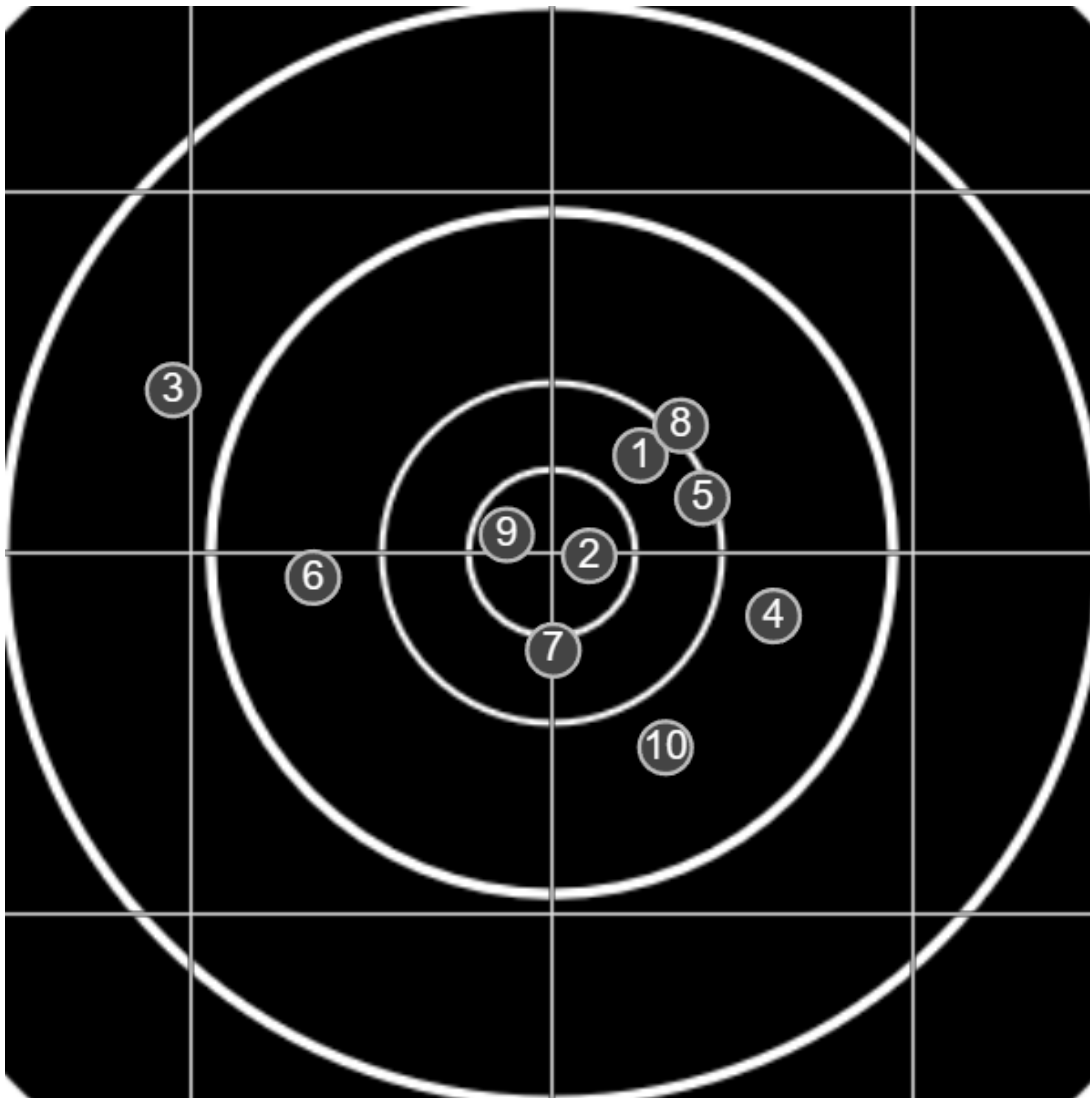

true  
28/10/2023  
2:28:46 pm

**BRC Club Shoot**  
Series 2  
800 yards

**BRC T4 [-64]**  
AU-LR

Group: 472.0 mm  
(441.8w x 263.0h)

(F)  
**Shooter**  
Ben Wright [m09]

**54.2**

**FINAL**  
v: 1699, sd: 10.2