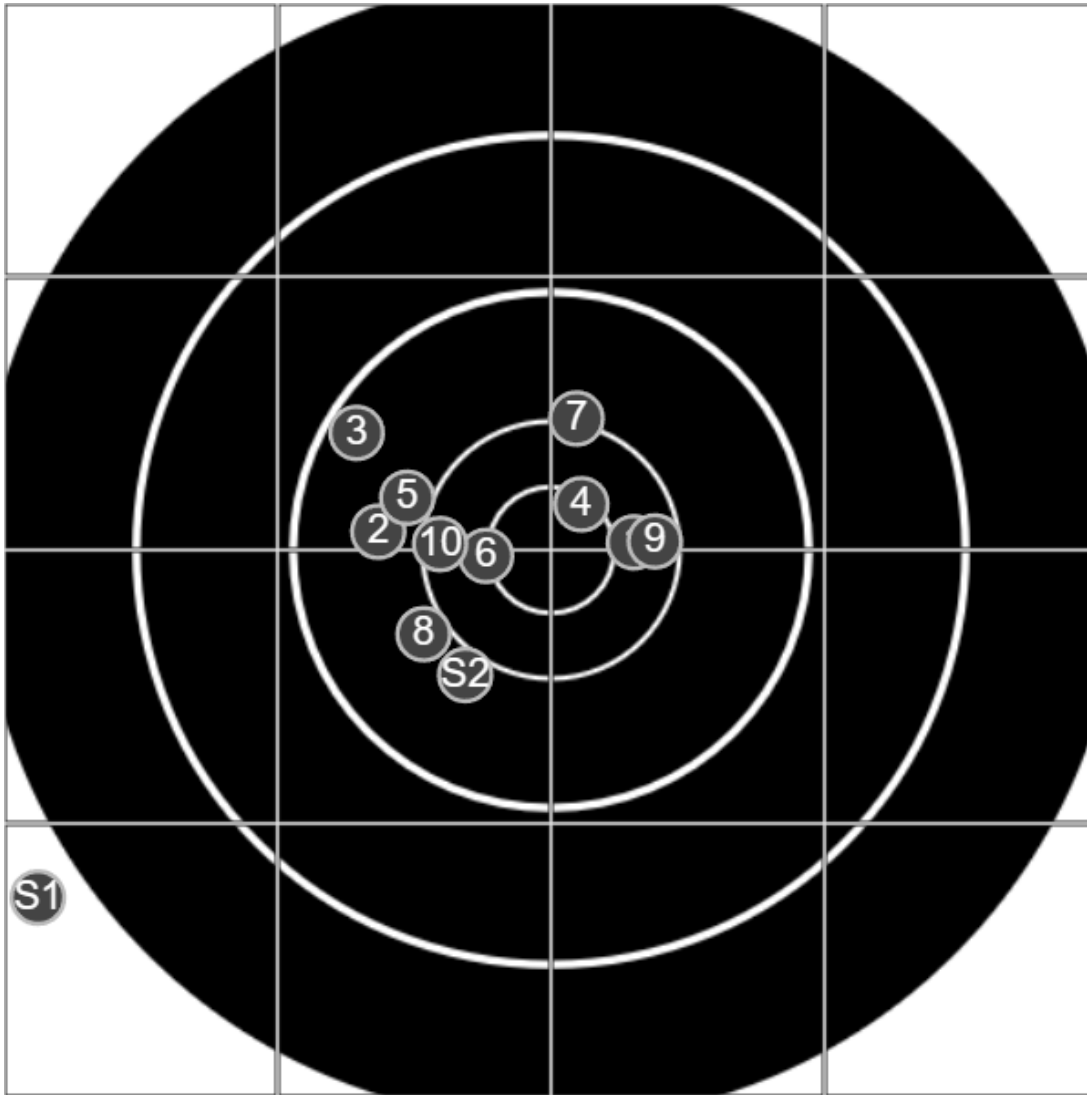

**SILVER  
MOUNTAIN  
TARGETS**  
Made in Canada

true  
28/10/2023  
1:42:06 pm

**BRC Club Shoot**  
Series 2  
800 yards

**BRC T4 [-64]**  
AU-LR

Group: 308.8 mm  
(290.2w x 209.8h)

(F)  
**Shooter**  
Ben Wright [m09]

**56.2**

**FINAL**  
v: 1685, sd: 11.4

#	fps	score
10	1662	6
9	1675	6
8	1683	5
7	1700	6
6	1678	X
5	1696	5
4	1694	X
3	1689	5
2	1696	5
1	1676	6
S2	1686	(5)
S1	1683	(2)

**SILVER  
MOUNTAIN  
TARGETS**  
Made in Canada

true  
28/10/2023  
2:28:46 pm

**BRC Club Shoot**  
Series 2  
800 yards

**BRC T4 [-64]**  
AU-LR

Group: 472.0 mm  
(441.8w x 263.0h)

(F)  
**Shooter**  
Ben Wright [m09]

**54.2**

**FINAL**  
v: 1699, sd: 10.2